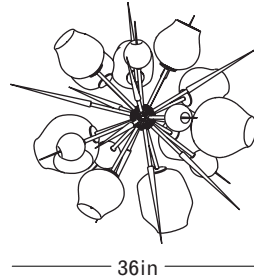

Vintage Brass  
Grey Glass Colorway

Front

Top

Side

Finish Palette

Brushed Brass &  
Clear Glass Colorway

Vintage Brass &  
Grey Glass Colorway

Specifications

DIMENSIONS

Height: 31in / 79cm  
 Width: 36in / 91cm  
 Depth: 35in / 89cm  
 Minimum Drop: 35in / 89cm  
 Weight: 55lb / 25kg\*  
 \*Reinforced junction box required

SUSPENSION

Ships with 36in or 72in stem, can be cut to length on site

CANOPY

Ø5in x H.25in

MATERIALS

Machined brass, hand-blown glass, 24k gold foil

BULBS

E26 / 110v / 6w / 2500k / dimmable LED globe  
 E27 / 220v / 6w / 2500k / dimmable LED globe  
 Maximum Fixture Wattage: 600w