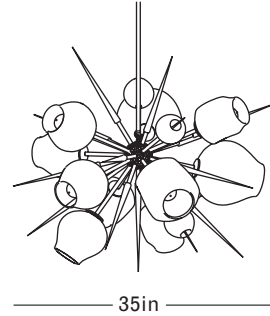

Vintage Brass  
Grey Glass Colorway

Front

Top

Side

Finish Palette

Brushed Brass &  
Clear Glass Colorway

Vintage Brass &  
Grey Glass Colorway

Specifications

DIMENSIONS

Height: 31in / 79cm  
 Width: 36in / 91cm  
 Depth: 35in / 89cm  
 Minimum Drop: 35in / 89cm  
 Weight: 55lb / 25kg\*  
 \*Reinforced junction box required

SUSPENSION

Ships with 36in or 72in stem, can be cut to length on site

CANOPY

Ø5in x H.25in

MATERIALS

Machined brass, hand-blown glass, 24k gold foil

BULBS

E26 / 110v / 6w / 2500k / dimmable LED globe  
 E27 / 220v / 6w / 2500k / dimmable LED globe  
 Maximum Fixture Wattage: 600w