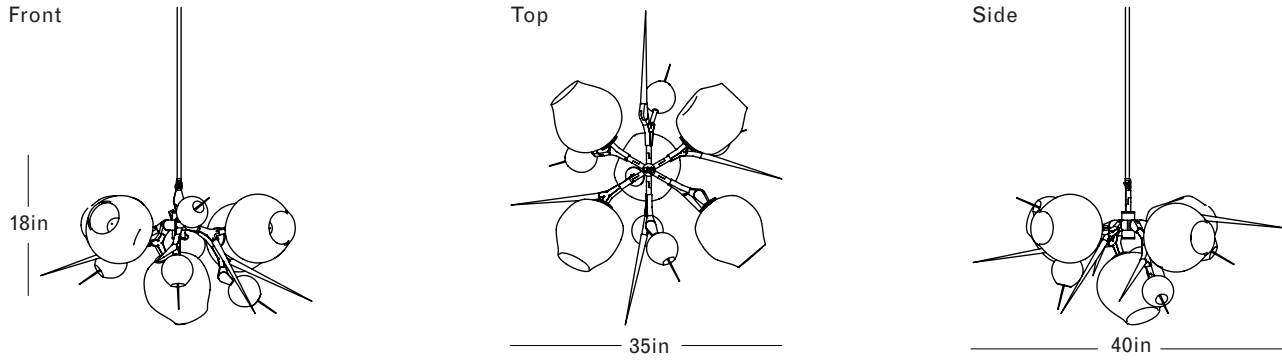

Vintage Brass
Grey Glass Colorway

Finish Palette

Specifications

Brushed Brass & Clear Glass Colorway

DIMENSIONS

Height: 18in / 46cm
 Width: 35in / 89cm
 Depth: 40in / 102cm
 Weight: 28lb / 13kg
 Minimum Drop: 21in / 53cm

SUSPENSION

Ships with 36in or 72in stem, can be cut to length on site

CANOPY

Ø5in x H.25in

MATERIALS

Machined brass, hand-blown glass, 24k gold foil

BULBS

E26 / 110v / 6w / 2500k / dimmable LED globe
 E27 / 220v / 6w / 2500k / dimmable LED globe
 Maximum Fixture Wattage: 300w