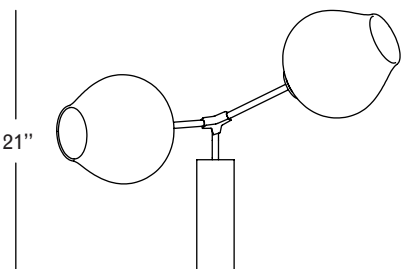

Oil Rubbed Bronze
White Glass

Front

21"

Top

28"

Side

15"

Finish Palette

Brushed Brass

Oil Rubbed Bronze

Satin Nickel

Vintage Brass

Specifications

DIMENSIONS

Height: 21in / 53cm

Width: 28in / 71cm

Depth: 15in / 38cm

Weight: 12lb / 5kg

MOUNTING

H9in x W3in Brass backplate

MATERIALS

Machined brass, hand-blown glass

BULBS

E26 / 110v / 6w / 2200k / dimmable LED globe

E27 / 220v / 6w / 2200k / dimmable LED globe

Maximum Fixture Wattage: 120w

UL, cUL (120V) Certified

Grey Glass

Clear Glass

White Glass

Inspiration

Inspired by natural phenomena, Branching Bubble explores the visual tension between the industrial and the organic. This endlessly customizable collection mixes delicate hand-blown glass with machine-made metal components to form a perfect union, defying the laws of attraction.