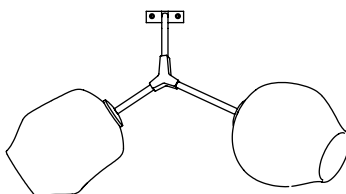

Oil Rubbed Bronze
White Glass

Front

21"

Top

28"

Side

15"

Finish Palette

Brushed Brass

Oil Rubbed Bronze

Satin Nickel

Vintage Brass

Specifications

DIMENSIONS

Height: 21in / 53cm

Width: 28in / 71cm

Depth: 15in / 38cm

Weight: 12lb / 5kg

MOUNTING

H9in x W3in Brass backplate

MATERIALS

Machined brass, hand-blown glass

BULBS

E26 / 110v / 6w / 2200k / dimmable LED globe

E27 / 220v / 6w / 2200k / dimmable LED globe

Maximum Fixture Wattage: 120w

UL, cUL (120V) Certified

Grey Glass

Clear Glass

White Glass

Inspiration

Inspired by natural phenomena, Branching Bubble explores the visual tension between the industrial and the organic. This endlessly customizable collection mixes delicate hand-blown glass with machine-made metal components to form a perfect union, defying the laws of attraction.