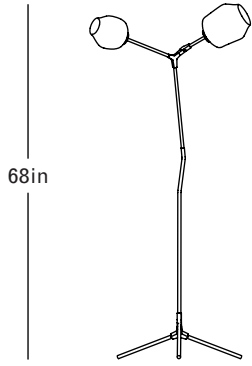

Brushed Brass
Clear Glass

Front

Top

Side

Finish Palette

Brushed Brass

Satin Nickel

Vintage Brass

Oil Rubbed Bronze

Clear Glass

Grey Glass

White Glass

Specifications

DIMENSIONS

Height: 68in / 174cm

Width: 31in / 78cm

Depth: 29in / 74cm

Weight: 12lb / 5kg

MATERIALS

Machined brass, hand-blown glass

BULBS

E26 / 110v / 6w / 2200k / dimmable LED globe

E27 / 220v / 6w / 2200k / dimmable LED globe

Maximum Fixture Wattage: 120w