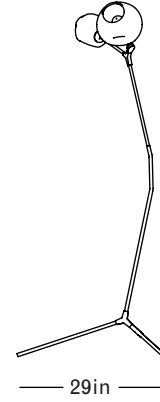

Brushed Brass
Clear Glass

Front

Top

Side

Finish Palette

Brushed Brass

Satin Nickel

Vintage Brass

Oil Rubbed Bronze

Clear Glass

Grey Glass

White Glass

Specifications

DIMENSIONS

Height: 68in / 174cm

Width: 31in / 78cm

Depth: 29in / 74cm

Weight: 12lb / 5kg

MATERIALS

Machined brass, hand-blown glass

BULBS

E26 / 110v / 6w / 2200k / dimmable LED globe

E27 / 220v / 6w / 2200k / dimmable LED globe

Maximum Fixture Wattage: 120w

PLUG

110v North American 2-prong

220v C-type

Other plug types available by request

Inspiration

Inspired by natural phenomena, Branching Bubble explores the visual tension between the industrial and the organic. This endlessly customizable collection mixes delicate hand-blown glass with machine-made metal components to form a perfect union, defying the laws of attraction.