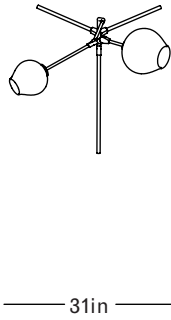

Brushed Brass
Clear Glass

Front

Top

Side

Finish Palette

Brushed Brass

Satin Nickel

Vintage Brass

Oil Rubbed Bronze

Clear Glass

Grey Glass

White Glass

Specifications

DIMENSIONS

Height: 68in / 174cm

Width: 31in / 78cm

Depth: 29in / 74cm

Weight: 12lb / 5kg

MATERIALS

Machined brass, hand-blown glass

BULBS

E26 / 110v / 6w / 2200k / dimmable LED globe

E27 / 220v / 6w / 2200k / dimmable LED globe

Maximum Fixture Wattage: 120w