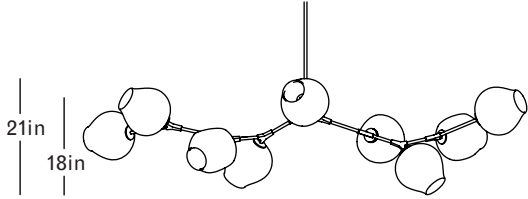

Brushed Brass
Grey Glass

Front

Top

Side

80in

25in

Finish Palette

Brushed Brass

Oil Rubbed Bronze

Satin Nickel

Vintage Brass

Grey Glass

Clear Glass

White Glass

Specifications

DIMENSIONS

Height: 21in / 53cm
 Width: 80in / 203cm
 Depth: 25in / 64cm
 Minimum Drop: 24in / 61cm
 Weight: 36lb / 16kg

SUSPENSION

Ships with 36in or 72in stem, can be cut to length on site

CANOPY

Ø5in x H.25in

MATERIALS

Machined brass, hand-blown glass

BULBS

E26 / 110v / 6w / 2500k / dimmable LED globe
 E27 / 220v / 6w / 2500k / dimmable LED globe
 Maximum Fixture Wattage: 540w

UL, cUL (120V), CE, CB (240V) Certified

Inspiration