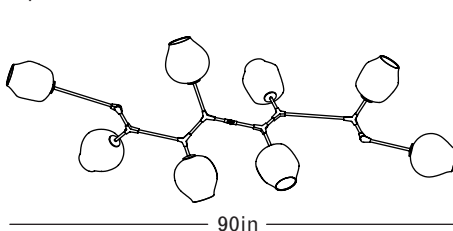

Vintage Brass
Grey Glass

Front

Top

Side

Finish Palette

Brushed Brass

Oil Rubbed Bronze

Satin Nickel

Vintage Brass

Clear Glass

Grey Glass

White Glass

Specifications

DIMENSIONS

Height: 23in / 58cm
 Width: 90in / 228cm
 Depth: 33in / 84cm
 Minimum Drop: 25in / 64cm
 Weight: 32lb / 15kg

SUSPENSION

Ships with 36in or 72in stem, can be cut to length on site

CANOPY

Ø5in x H.25in

MATERIALS

Machined brass, hand-blown glass

BULBS

E26 / 110v / 6w / 2500k / dimmable LED globe
 E27 / 220v / 6w / 2500k / dimmable LED globe
 Maximum Fixture Wattage: 480w