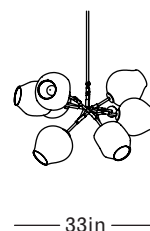

Vintage Brass
Grey Glass

Front

Top

Side

Finish Palette

Brushed Brass

Oil Rubbed Bronze

Satin Nickel

Vintage Brass

Clear Glass

Grey Glass

White Glass

Specifications

DIMENSIONS

Height: 23in / 58cm
 Width: 90in / 228cm
 Depth: 33in / 84cm
 Minimum Drop: 25in / 64cm
 Weight: 32lb / 15kg

SUSPENSION

Ships with 36in or 72in stem, can be cut to length on site

CANOPY

Ø5in x H.25in

MATERIALS

Machined brass, hand-blown glass

BULBS

E26 / 110v / 6w / 2500k / dimmable LED globe
 E27 / 220v / 6w / 2500k / dimmable LED globe
 Maximum Fixture Wattage: 480w