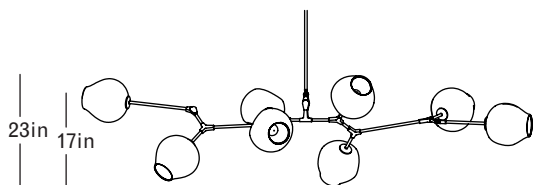

Vintage Brass
Grey Glass

Front

Top

Side

Finish Palette

Brushed Brass

Oil Rubbed Bronze

Satin Nickel

Vintage Brass

Clear Glass

Grey Glass

White Glass

Specifications

DIMENSIONS

Height: 23in / 58cm
 Width: 90in / 228cm
 Depth: 33in / 84cm
 Minimum Drop: 25in / 64cm
 Weight: 32lb / 15kg

SUSPENSION

Ships with 36in or 72in stem, can be cut to length on site

CANOPY

Ø5in x H.25in

MATERIALS

Machined brass, hand-blown glass

BULBS

E26 / 110v / 6w / 2500k / dimmable LED globe
 E27 / 220v / 6w / 2500k / dimmable LED globe
 Maximum Fixture Wattage: 480w