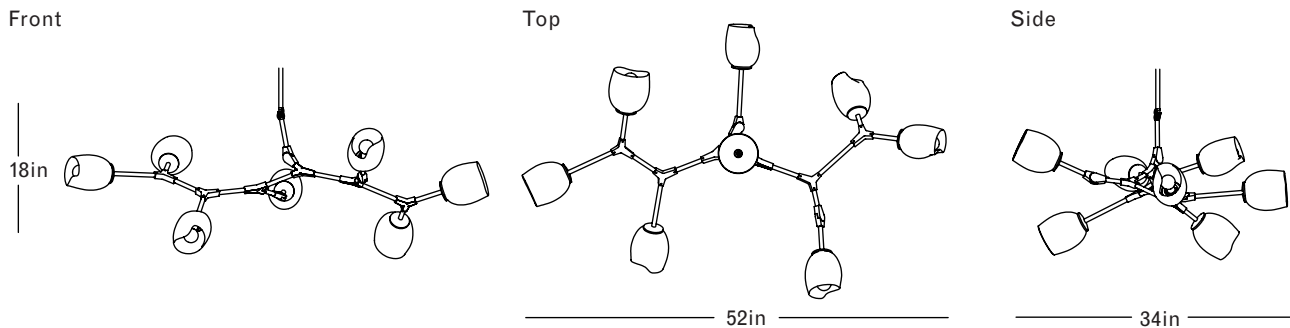

Oil Rubbed Bronze
Grey Glass

Finish Palette

Specifications

DIMENSIONS

Height: 18in / 46cm
 Width: 52in / 132cm
 Depth: 34in / 86cm
 Minimum Drop: 20in / 51cm
 Weight: 28lb / 13kg

SUSPENSION

Ships with 36in or 72in stem, can be cut to length on site

CANOPY

Ø5in x H.25in

MATERIALS

Machined brass, hand-blown glass

BULBS

E12 / 110v / 3w / 2200k / dimmable LED Globe
 E14 / 220v / 3w / 2500k / dimmable LED Globe
 Maximum Fixture Wattage: 420w

UL, cUL (120V), CE, CB (240V) Certified