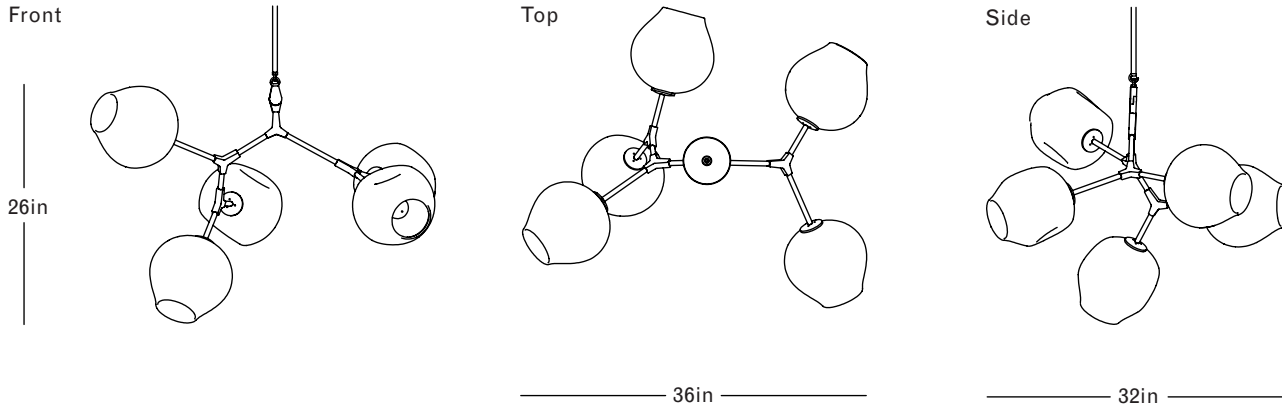

Oil Rubbed Bronze
Grey Glass

Finish Palette

Specifications

DIMENSIONS

Height: 26in / 66cm
 Width: 36in / 91cm
 Depth: 32in / 81cm
 Minimum Drop: 30in / 76cm
 Weight: 20lb / 9kg

SUSPENSION

Ships with 36in or 72in stem, can be cut to length on site

CANOPY

Ø5in x H.25in

MATERIALS

Machined brass, hand-blown glass

BULBS

E26 / 110v / 6w / 2500k / dimmable LED globe
 E27 / 220v / 6w / 2500k / dimmable LED globe
 Maximum Fixture Wattage: 300w

UL, cUL (120V), CE, CB (240V) Certified

Inspiration

Inspired by natural phenomena, Branching Bubble explores the visual tension between the industrial and the organic. This endlessly customizable collection mixes delicate hand-blown glass with machine-made metal components to form a perfect union, defying the laws of attraction.