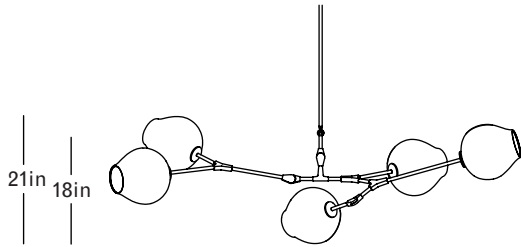

Brushed Brass  
Clear Glass

Front

Top

Side

Finish Palette

Brushed Brass

Oil Rubbed Bronze

Satin Nickel

Vintage Brass

Clear Glass

Grey Glass

White Glass

Specifications

DIMENSIONS

Height: 21in / 53cm  
 Width: 64in / 163cm  
 Depth: 21in / 53cm  
 Minimum Drop: 24in / 61cm  
 Weight: 20lb / 9kg

SUSPENSION

Ships with 36in or 72in stem, can be cut to length on site

CANOPY

Ø5in x H.25in

MATERIALS

Machined brass, hand-blown glass

BULBS

E26 / 110v / 6w / 2500k / dimmable LED globe  
 E27 / 220v / 6w / 2500k / dimmable LED globe  
 Maximum Fixture Wattage: 300w