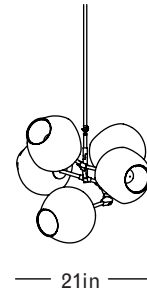

Brushed Brass  
Clear Glass

Front

Top

Side

Finish Palette

Brushed Brass

Oil Rubbed Bronze

Satin Nickel

Vintage Brass

Clear Glass

Grey Glass

White Glass

Specifications

DIMENSIONS

Height: 21in / 53cm  
 Width: 64in / 163cm  
 Depth: 21in / 53cm  
 Minimum Drop: 24in / 61cm  
 Weight: 20lb / 9kg

SUSPENSION

Ships with 36in or 72in stem, can be cut to length on site

CANOPY

Ø5in x H.25in

MATERIALS

Machined brass, hand-blown glass

BULBS

E26 / 110v / 6w / 2500k / dimmable LED globe  
 E27 / 220v / 6w / 2500k / dimmable LED globe  
 Maximum Fixture Wattage: 300w