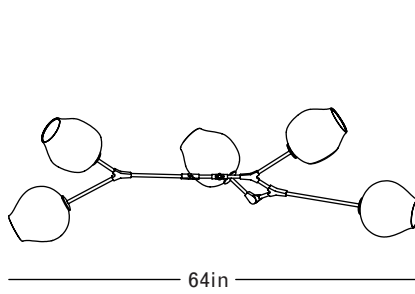

Brushed Brass  
Clear Glass

Front

Top

Side

Finish Palette

Brushed Brass

Oil Rubbed Bronze

Satin Nickel

Vintage Brass

Clear Glass

Grey Glass

White Glass

Specifications

DIMENSIONS

Height: 21in / 53cm  
 Width: 64in / 163cm  
 Depth: 21in / 53cm  
 Minimum Drop: 24in / 61cm  
 Weight: 20lb / 9kg

SUSPENSION

Ships with 36in or 72in stem, can be cut to length on site

CANOPY

Ø5in x H.25in

MATERIALS

Machined brass, hand-blown glass

BULBS

E26 / 110v / 6w / 2500k / dimmable LED globe  
 E27 / 220v / 6w / 2500k / dimmable LED globe  
 Maximum Fixture Wattage: 300w