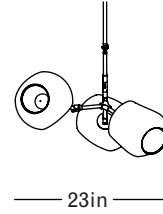

Brushed Brass  
White Glass

Front

Top

Side

Finish Palette

Specifications

DIMENSIONS

Height: 18in / 46cm  
 Width: 68in / 172cm  
 Depth: 23in / 58cm  
 Minimum Drop: 20in / 51cm  
 Weight: 12lb / 5kg

SUSPENSION

Ships with 36in or 72in stem, can be cut to length on site

CANOPY

Ø5in x H.25in

MATERIALS

Machined brass, hand-blown glass

BULBS

E26 / 110v / 6w / 2500k / dimmable LED globe  
 E27 / 220v / 6w / 2500k / dimmable LED globe  
 Maximum Fixture Wattage: 180w