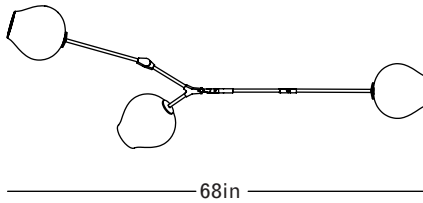

Brushed Brass  
White Glass

Front

Top

Side

Finish Palette

Specifications

DIMENSIONS

Height: 18in / 46cm  
 Width: 68in / 172cm  
 Depth: 23in / 58cm  
 Minimum Drop: 20in / 51cm  
 Weight: 12lb / 5kg

SUSPENSION

Ships with 36in or 72in stem, can be cut to length on site

CANOPY

Ø5in x H.25in

MATERIALS

Machined brass, hand-blown glass

BULBS

E26 / 110v / 6w / 2500k / dimmable LED globe  
 E27 / 220v / 6w / 2500k / dimmable LED globe  
 Maximum Fixture Wattage: 180w