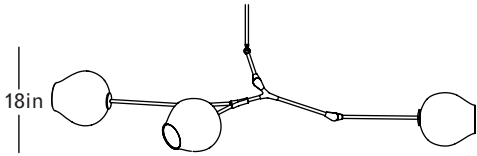

Brushed Brass  
White Glass

Front

Top

Side

Finish Palette

Specifications

DIMENSIONS

Height: 18in / 46cm  
 Width: 68in / 172cm  
 Depth: 23in / 58cm  
 Minimum Drop: 20in / 51cm  
 Weight: 12lb / 5kg

SUSPENSION

Ships with 36in or 72in stem, can be cut to length on site

CANOPY

Ø5in x H.25in

MATERIALS

Machined brass, hand-blown glass

BULBS

E26 / 110v / 6w / 2500k / dimmable LED globe  
 E27 / 220v / 6w / 2500k / dimmable LED globe  
 Maximum Fixture Wattage: 180w