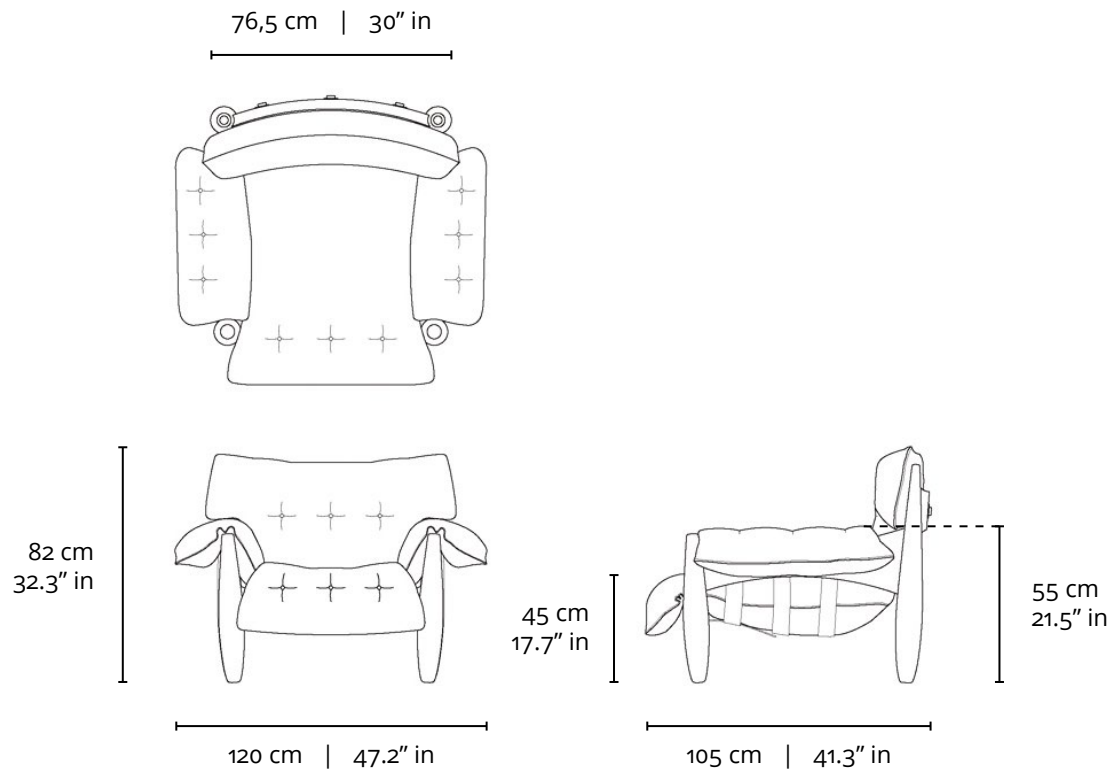

MOLE ARMCHAIR

1961

PRODUCT INFO

DIMENSIONS

- 120 x 105 x 82h (cm)
- 47.2" x 41.3" x 32.3"h (inches)*

PRODUCT DESCRIPTION

- Solid wood frame.
- Over-sized cushion filled with silicone fiber and foam flakes.
- Adjustable natural leather straps, lathed wooden buttons.

* The inch measurements are approximate for better picturing the dimensions. Only the centimeters measurements are accurate.

INFO

"This Sergio Rodrigues furniture line is licensed to and commercialized exclusively by LinBrasil Ltda and is protected by patent laws and legal sanctions under both criminal and civil codes. Legal proceedings may be instituted against any parties breaching the rights of LinBrasil."

For more information on our warranty policy please access: www.linbrasil.com.br > FAQ
Questions about this product? Please contact us by e-mail: contato@linbrasil.com.br

---

LinBrasil

SERGIO RODRIGUES
ORIGINAL LICENSED PRODUCTS SINCE 2002

LinBrasil Licensed by Sergio Rodrigues © Todos os direitos reservados.