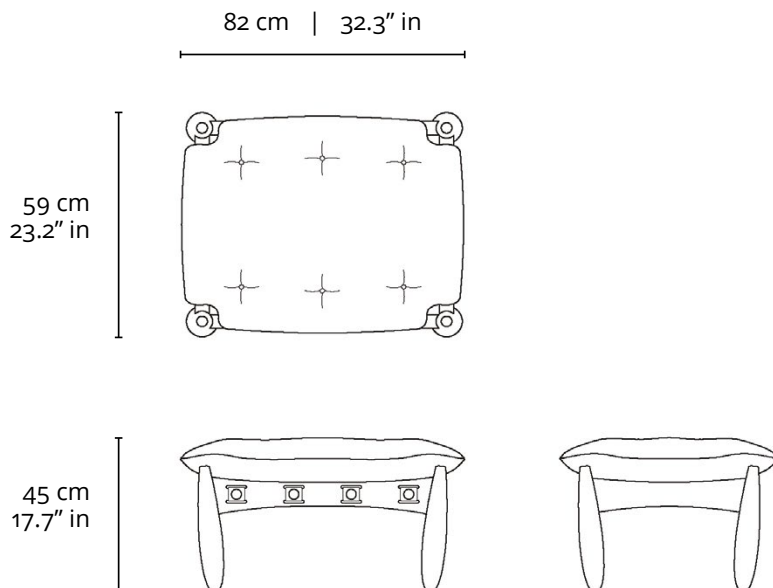

MOLE FOOTSTOOL

1961

PRODUCT INFO

DIMENSIONS

- 82 x 59 x 45h (cm)
- 32.3" x 23.2" x 17.7"h (inches)*

PRODUCT DESCRIPTION

- Solid wood frame.
- Loose cushion filled with silicone fiber and foam flakes.
- Adjustable natural leather straps, lathed wooden buttons.

* The inch measurements are approximate for better picturing the dimensions. Only the centimeters measurements are accurate.

INFO

"This Sergio Rodrigues furniture line is licensed to and commercialized exclusively by LinBrasil Ltda and is protected by patent laws and legal sanctions under both criminal and civil codes. Legal proceedings may be instituted against any parties breaching the rights of LinBrasil."

For more information on our warranty policy please access:

www.linbrasil.com.br > FAQ

Questions about this product? Please contact us by e-mail:
contato@linbrasil.com.br

LinBrasil

SERGIO RODRIGUES
ORIGINAL LICENSED PRODUCTS SINCE 2002

LinBrasil Licensed by Sergio Rodrigues © Todos os direitos reservados.