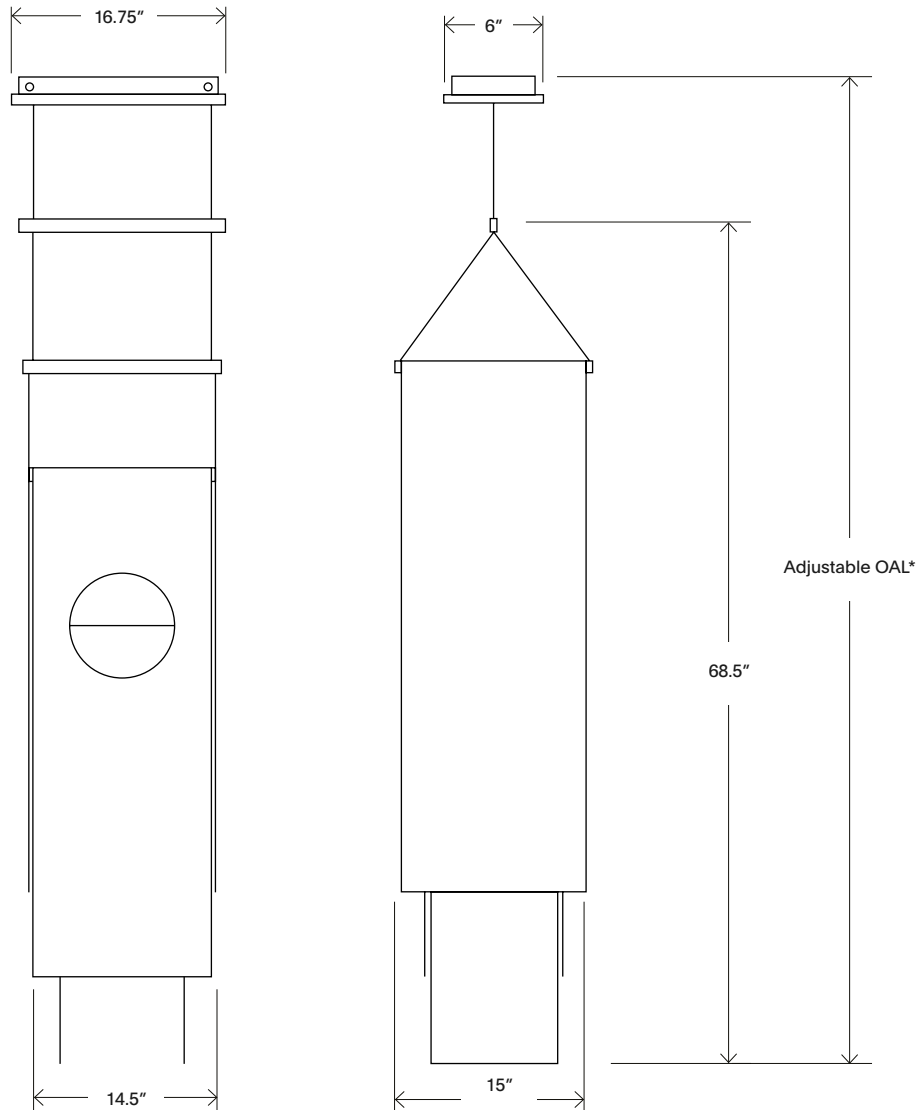

# Veil Tall Pendant

## APPEARANCE

Materials	Ash, Linen, Silk, Cotton, Steel, Acrylic, Brass
Suspension*	8' conductive cable
Finishes	See Material Options page
Customize	Fabric colors, dimensional

## TECHNICAL

Socket / Lamp	Integrated LED panel
Watt / Volt	12w; 120v or 240v
Lamp detail	1000 lumens, 2700 kelvin, 50000 hours
Dimmer	ELV or 0-10V
Certification	UL pending
Weight	8 lb.