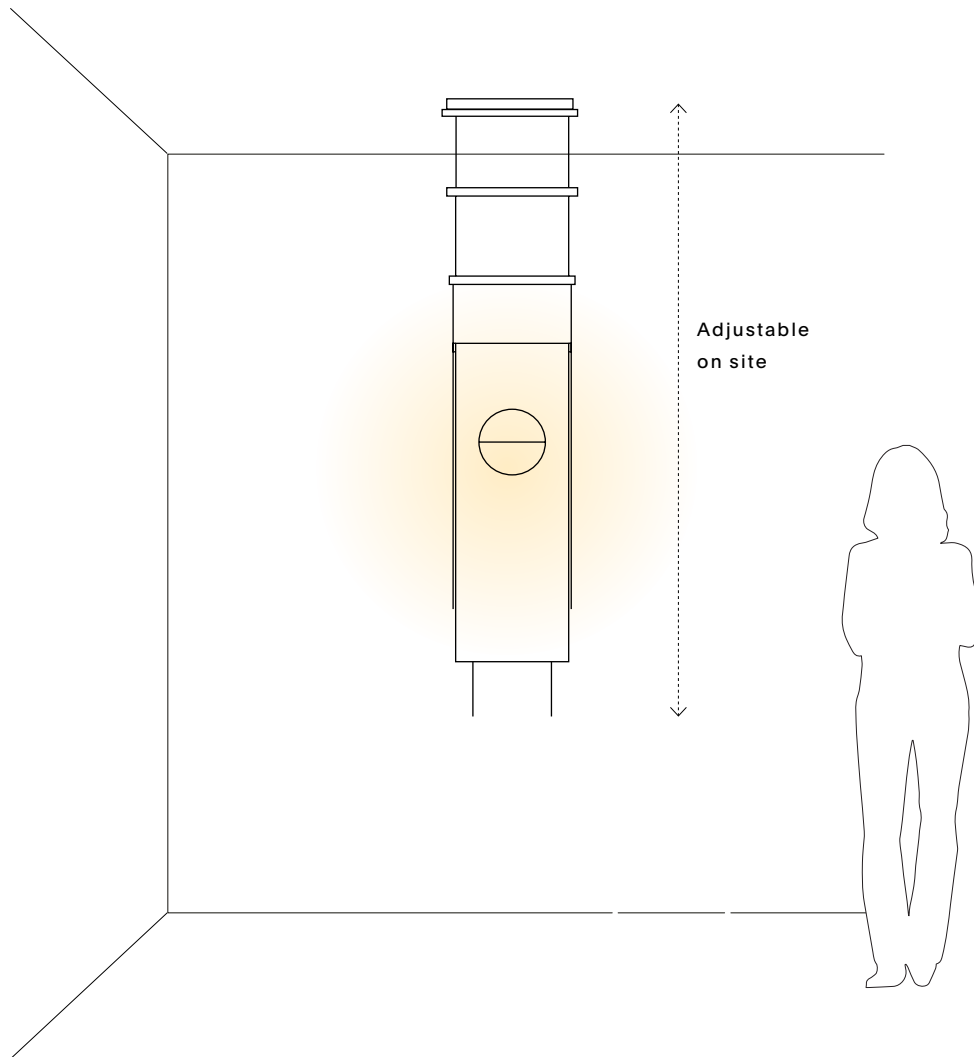

Veil Tall Pendant

REC. USE / SPACES

Ambient/accent lighting
Corners
Living room
Stairwell
Entrance

PREPARE FOR INSTALL

This is a low voltage fixture.
Plan to accommodate the power supply prior to installation.

Allow for storage of power supply in the electrical box, canopy or elsewhere according to local guidelines.

BULB

Integrated LED
120V or 220V
12 Watts

COLOR TEMP

2700K

LUMENS SCALE

1000lm

DIMMING

ELV or 0-10V

OTHER NOTES

Electronic wall dimmer required