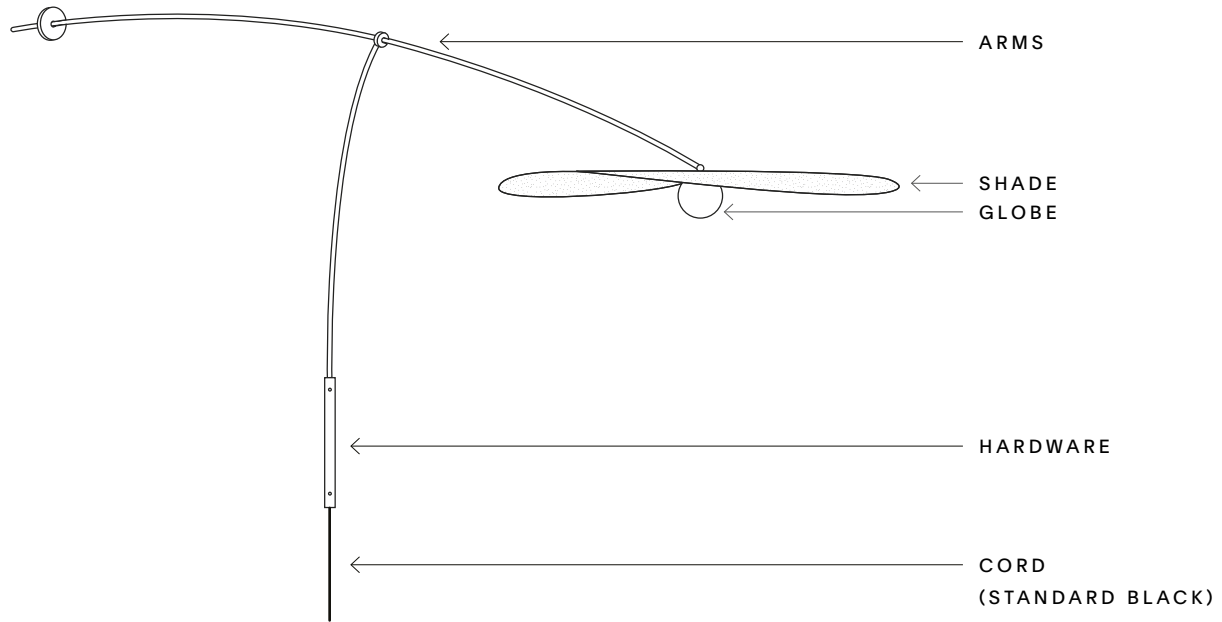

Myrna Wall Mobiles

APPEARANCE

Materials	Steel, perforated aluminum, glass globe
Finishes	See Material Options page
Customize	Finishes, Materials, Colors, Size

TECHNICAL

Socket / Lamp	E26 socket, G16.5 or A15 bulb
Watt / Volt	25W max line voltage to 300v; plug in or hardwired
Compatibility	Most North American and European standard systems
Certification	UL
Weight	15 lb.

Variable

DIMMING

Integrated switch
or wall dimmer
(specify preference)

OTHER NOTES

Plug-in or hard-wired version

Specify Right or Left sided.

Myrna Wall Mobiles

MATERIAL OPTIONS