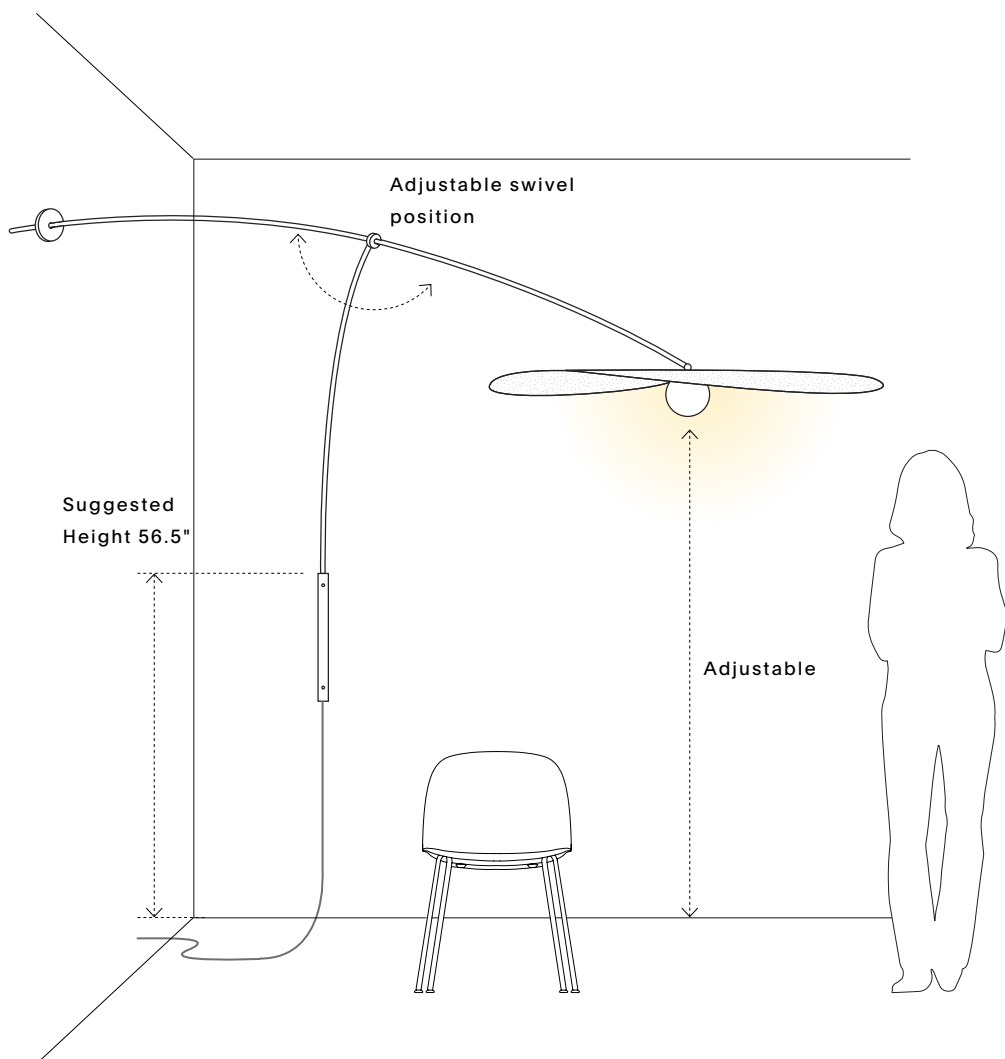

Myrna Wall Mobiles

APPEARANCE

Materials	Steel, perforated aluminum, glass globe
Finishes	See Material Options page
Customize	Finishes, Materials, Colors, Size

TECHNICAL

Socket / Lamp	E26 socket, G16.5 or A15 bulb
Watt / Volt	25W max line voltage to 300v; plug in or hardwired
Compatibility	Most North American and European standard systems
Certification	UL
Weight	15 lb.

Myrna Wall Mobiles

REC. USE / SPACES

Ambient/accent lighting
Living room
Statement corner
Lobby / Entrance

BULB

E26 socket with
G16.5 or A15 bulb
(available separately)

COLOR TEMP

2700K
recommended

LUMENS SCALE

Variable

DIMMING

Integrated switch
or wall dimmer
(specify preference)

OTHER NOTES

Plug-in or hard-wired version

Specify Right or Left sided.

Myrna Wall Mobiles

MATERIAL OPTIONS