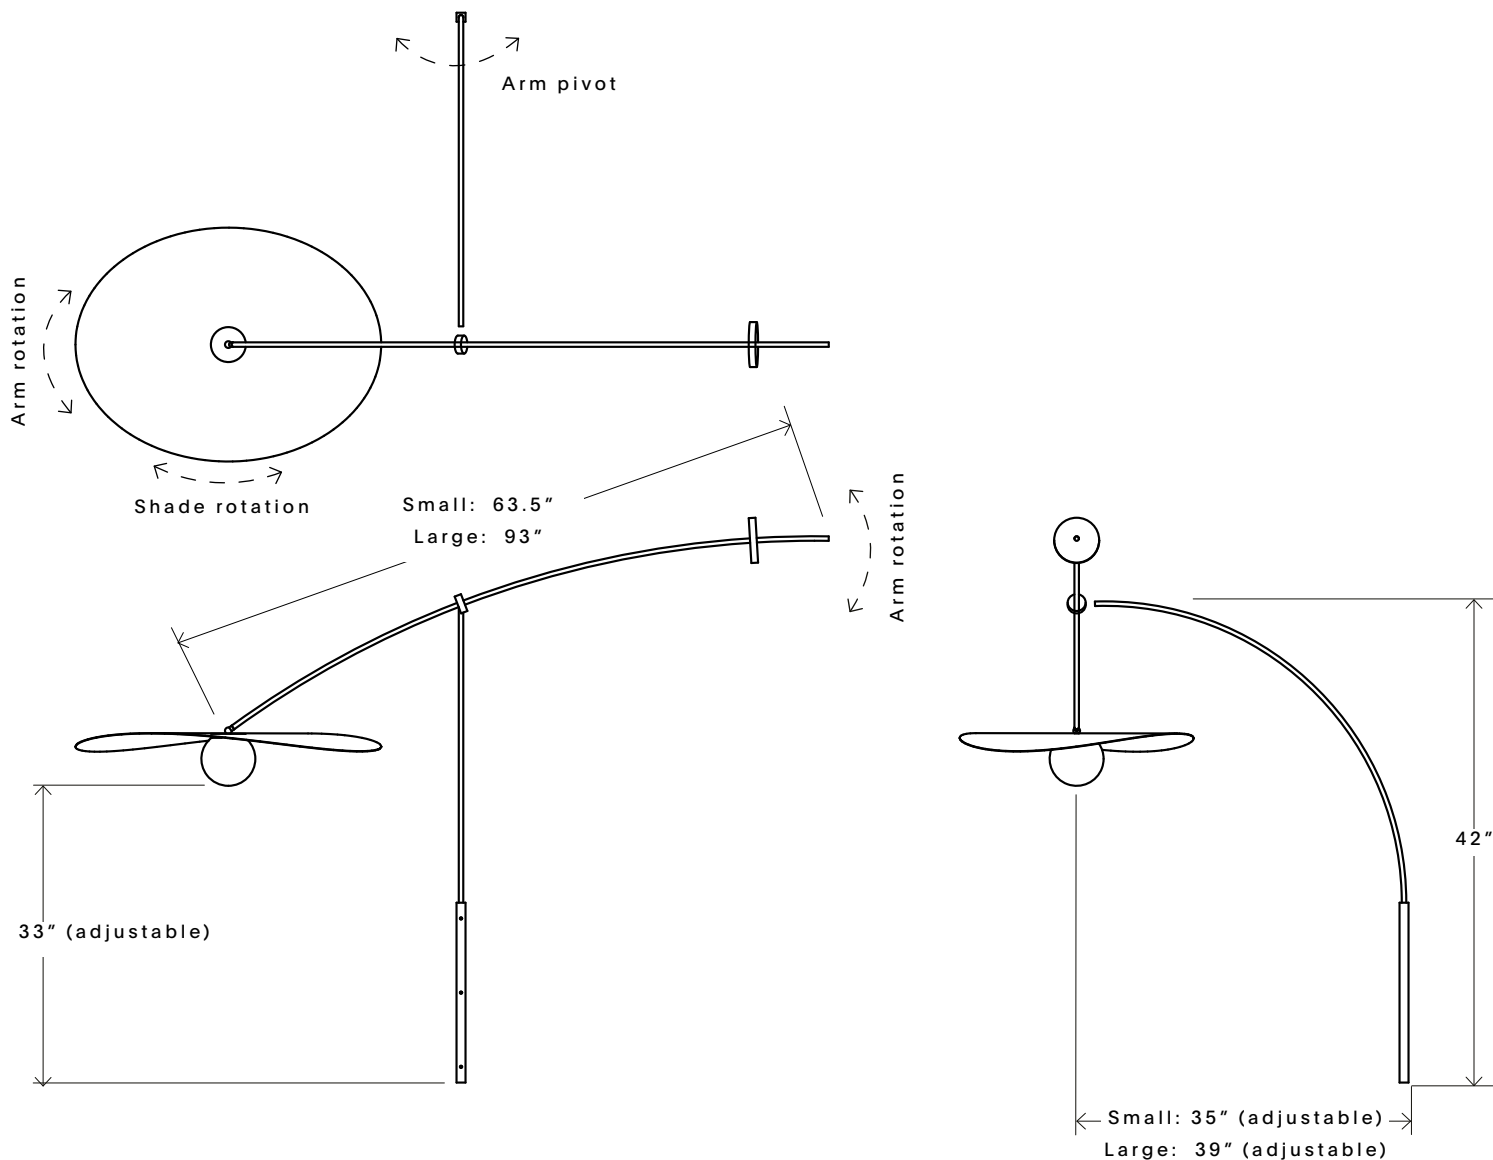

Myrna Wall Mobiles

APPEARANCE

Materials	Steel, perforated aluminum, glass globe
Finishes	See Material Options page
Customize	Finishes, Materials, Colors, Size

TECHNICAL

Socket / Lamp	E26 socket, G16.5 or A15 bulb
Watt / Volt	25W max line voltage to 300v; plug in or hardwired
Compatibility	Most North American and European standard systems
Certification	UL
Weight	15 lb.

Myrna Wall Mobiles

REC. USE / SPACES

Ambient/accent lighting
Living room
Statement corner
Lobby / Entrance

BULB

E26 socket with
G16.5 or A15 bulb
(available separately)

COLOR TEMP

2700K
recommended

LUMENS SCALE