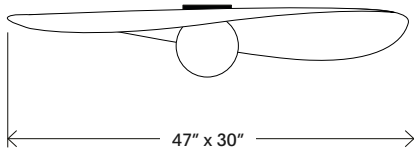

Myrna Surface Mount

Ø 4.8" x 5/8" canopy

Large

Medium

Small

APPEARANCE

Materials	Glass, Brass, Stainless Steel, Aluminum
Finishes	See Material Options page
Customize	Finishes, Dimensions

TECHNICAL

Socket / Lamp	E26 socket, G16.5 or A15 bulb
Watt / Volt	25W max line voltage to 300v; Hardwired
Compatibility	Most North American and European
Certification	UL
Weight	7 lb.

Myrna Surface Mount

REC. USE / SPACES