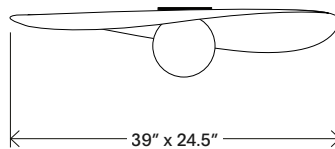

Myrna Surface Mount

Ø 4.8" x 5/8" canopy

Large

Medium

Small

APPEARANCE

Materials	Glass, Brass, Stainless Steel, Aluminum
Finishes	See Material Options page
Customize	Finishes, Dimensions

TECHNICAL

Socket / Lamp	E26 socket, G16.5 or A15 bulb
Watt / Volt	25W max line voltage to 300v; Hardwired
Compatibility	Most North American and European
Certification	UL
Weight	7 lb.

Myrna Surface Mount

REC. USE / SPACES