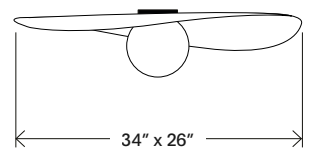

Myrna Surface Mount

Ø 4.8" x 5/8" canopy

Large

Medium

Small

APPEARANCE

Materials	Glass, Brass, Stainless Steel, Aluminum
Finishes	See Material Options page
Customize	Finishes, Dimensions

TECHNICAL

Socket / Lamp	E26 socket, G16.5 or A15 bulb
Watt / Volt	25W max line voltage to 300v; Hardwired
Compatibility	Most North American and European
Certification	UL
Weight	7 lb.

Myrna Surface Mount

REC. USE / SPACES