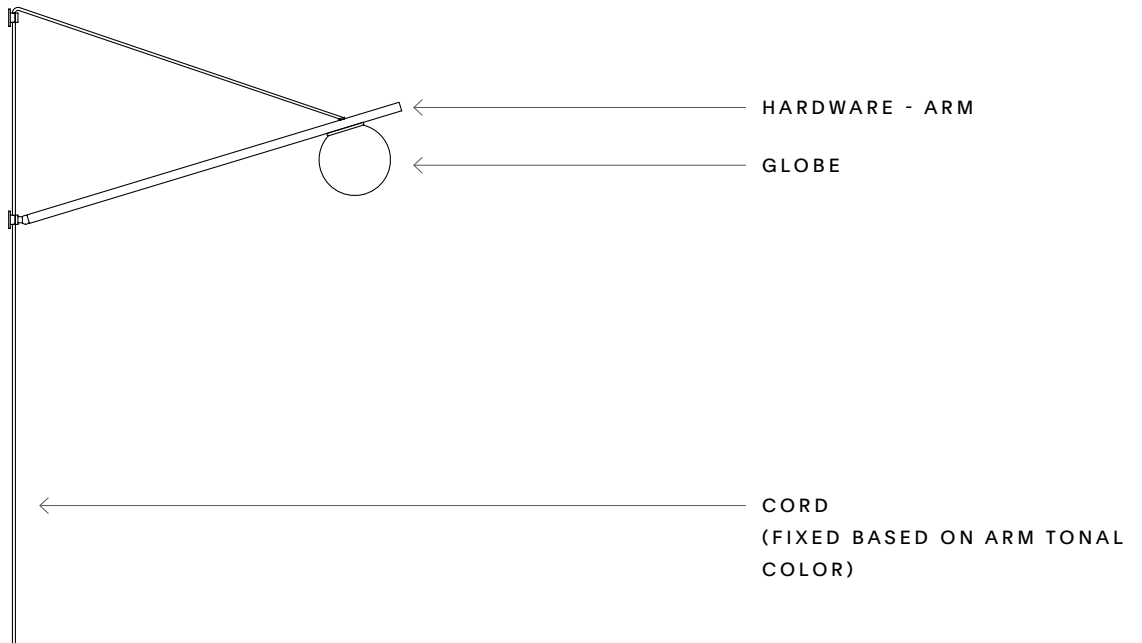

Iso Swing Arm - Small

MATERIAL OPTIONS

*A vast array of custom materials and finishes are available for most products upon request.

HARDWARE - ARM - CORD COMBOS

Brushed Brass
(pine cord)

Rust

Bronze

Fog

GLOBE