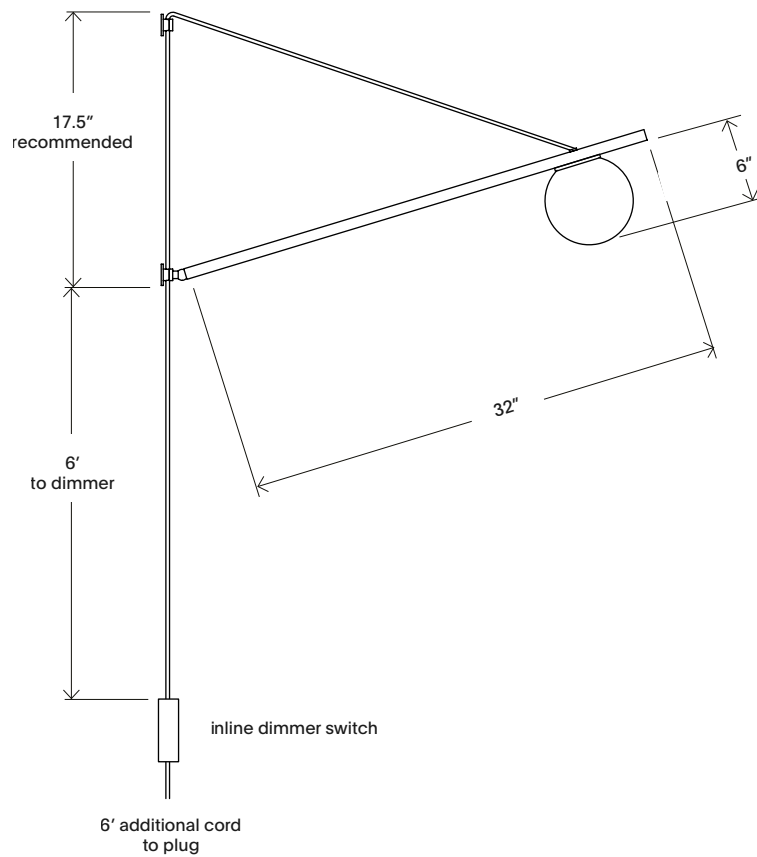

Iso Swing Arm - Small

APPEARANCE

Materials	Brass or powder coated steel, brass, glass
Hardware	Brass and powder coated brass
Finishes	See Material Options page
Customize	Globe, arm, cord

TECHNICAL

Socket / Lamp	E26 ; bulb: A15 bulb
Watt / Volt	Max 25W; line voltage to 300v
Compatability	Most international
Certification	Not listed
Weight	5 lbs