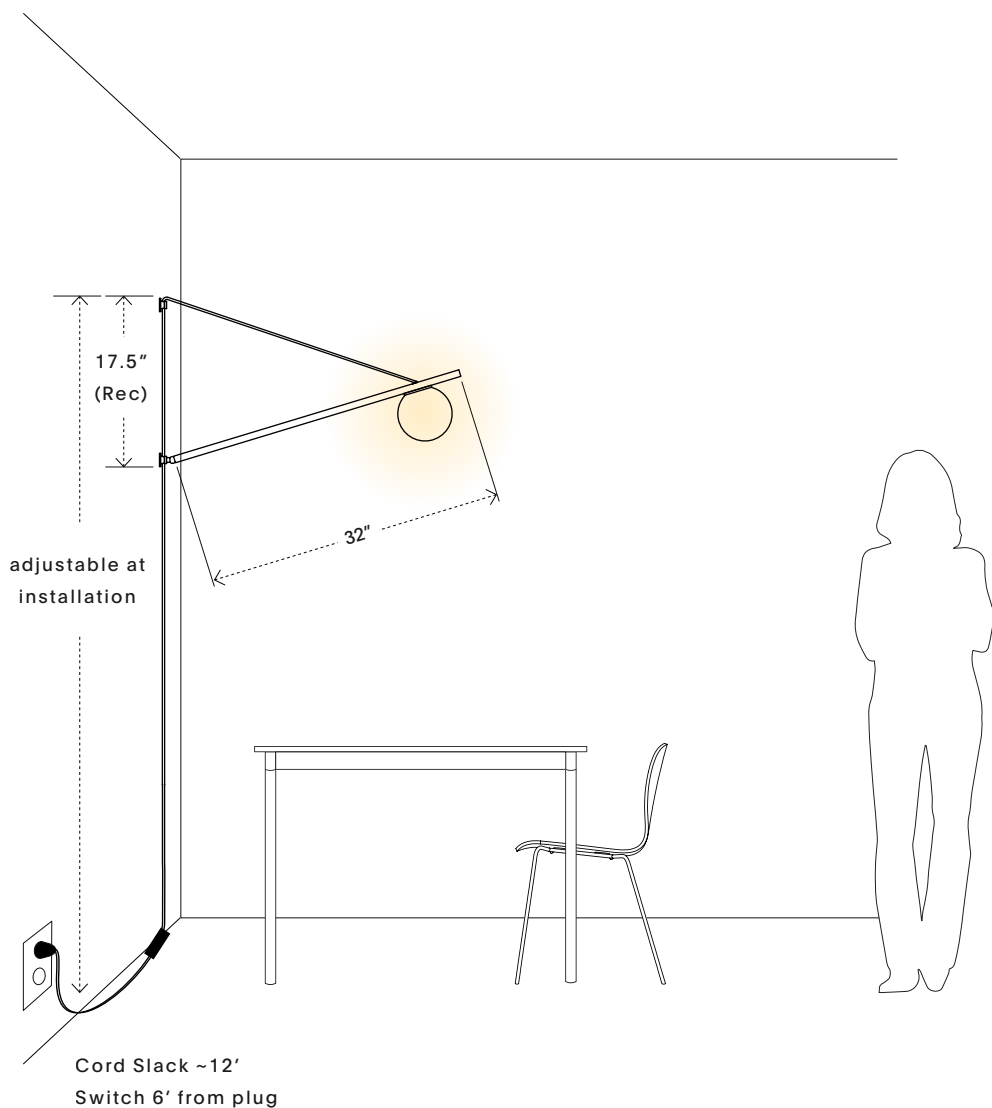

Iso Swing Arm - Small

REC. USE / SPACES

- Living Room
- Bedroom
- Commercial Dining
- Ambient/accent lighting