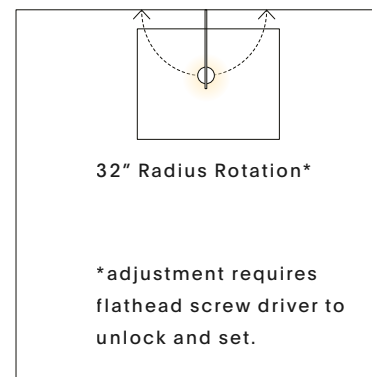

PLAN VIEW

BULB

Sold seperately
E26 Base
A15 Bulb
Max 25W

COLOR TEMP

2700K

LUMENS SCALE

Variable

DIMMING

Inline dimmer switch

Dimmable bulb required

OTHER NOTES

Iso swings in both directions 180 degrees.