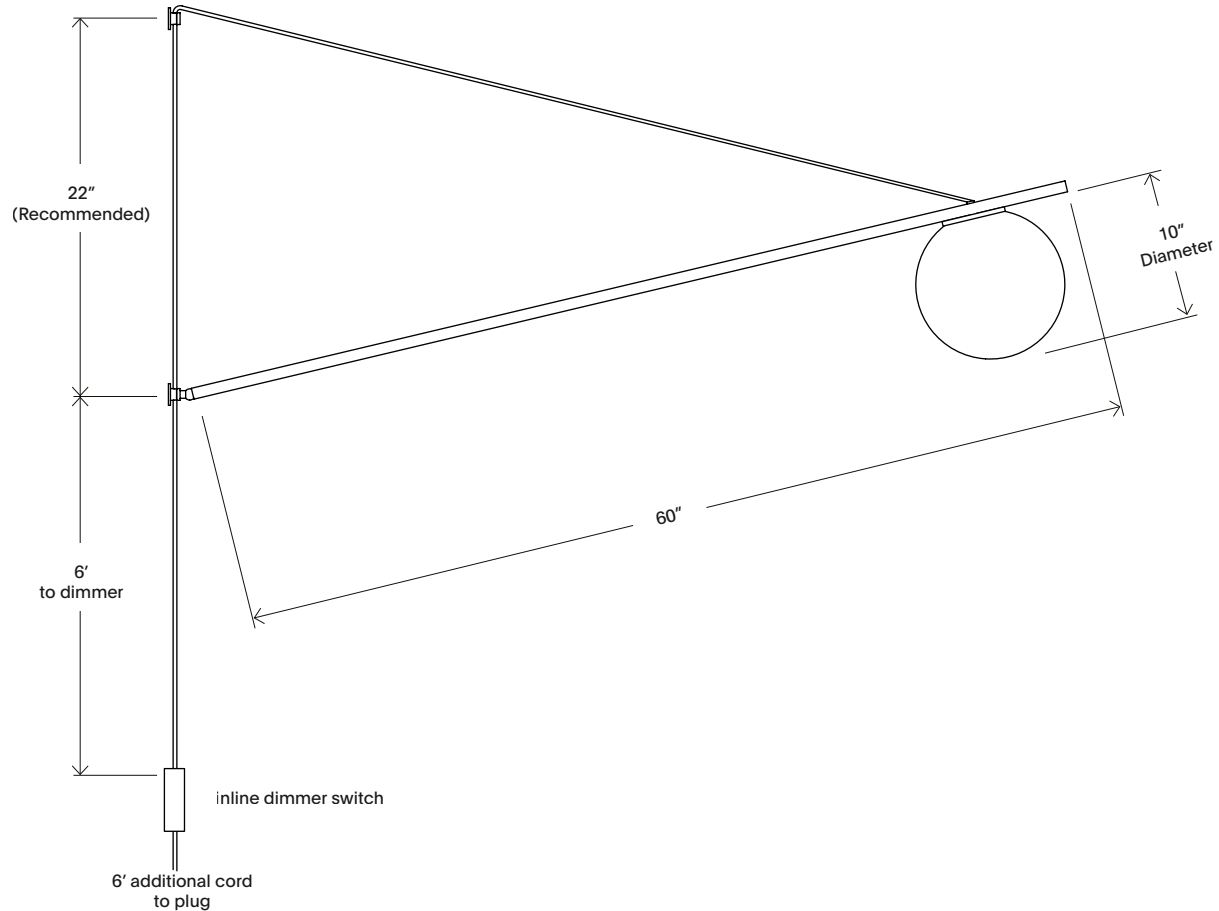

Iso Swing Arm - Large

APPEARANCE

Materials	Brass or powder coated steel, brass, glass
Hardware	Brass and powder coated brass
Finishes	See Material Options page

TECHNICAL

Socket / Lamp	E26 ; bulb: A19 or equiv
Watt / Volt	Max 60W; line voltage to 300v
Compatability	Most international
Certification	Not listed
Weight	6 lbs