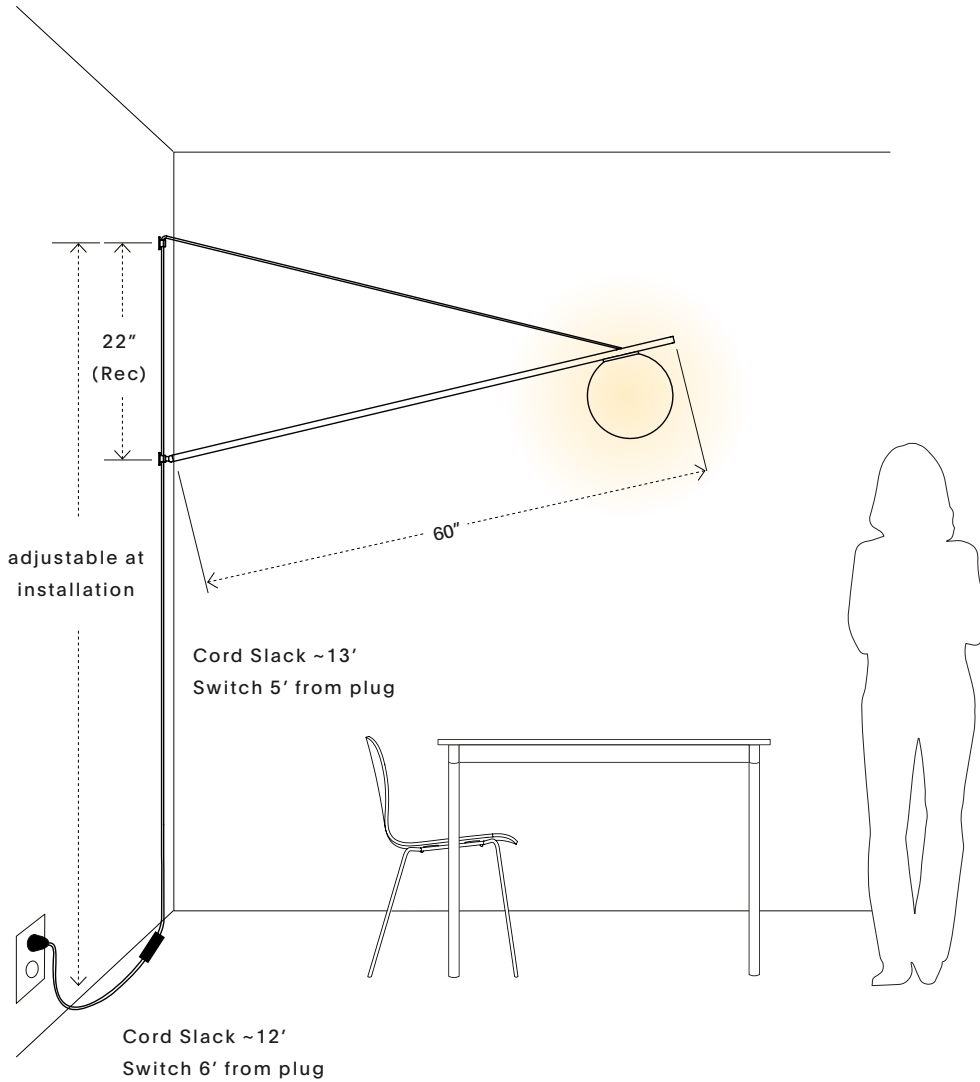

Iso Swing Arm - Large

REC. USE / SPACES

- Living Room
- Bedroom
- Commercial Dining
- Ambient/accent lighting