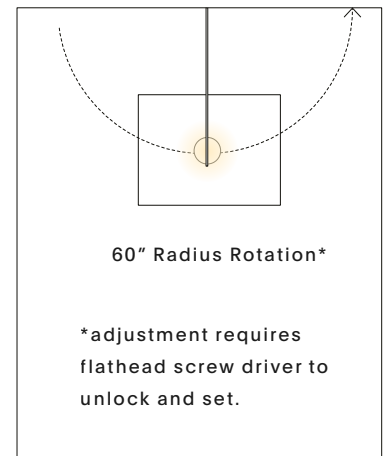

PLAN VIEW

BULB

Sold seperately
E26 Base
A19 Bulb
Max 60W

COLOR TEMP

2700K

LUMENS SCALE

Variable

DIMMING

Inline cord dimmer

Dimmable bulb
required

OTHER NOTES

Iso swings in both
directions ap-
prox. 180 degrees.