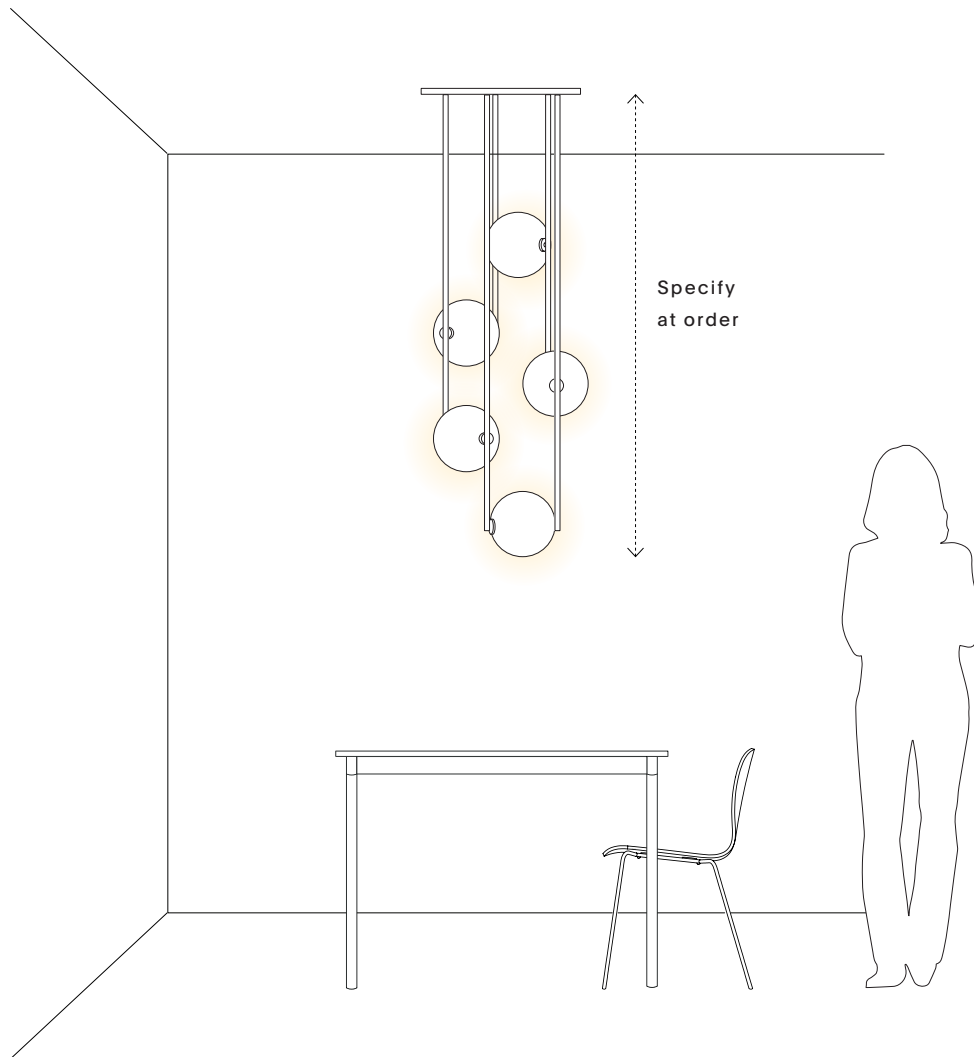

Equalizer - 5 pc Radial

APPEARANCE

Materials	Anodized aluminum, glass
Suspension	Solid tubing
Canopy	23" round canopy
Finishes	See Material Options page
Customize	Configuration, materials, finishes

TECHNICAL

Socket / Lamp	G4 LED
Watt / Volt	Max 25w; 120v or 220v
Lamp detail	2700k, 30,000 hours
Compatibility	Most international
Certification	UL upon request
Weight	Variable
Leadtime	10-12 weeks

Equalizer - 5 pc Radial

REC. USE / SPACES

Ambient/accent lighting
Dining room
Living room
Statement corner
Stairwells
Entrance

BULB

Included
G9 bi-pin
120V or 220V

COLOR TEMP

2700K

LUMENS SCALE

550lm per globe