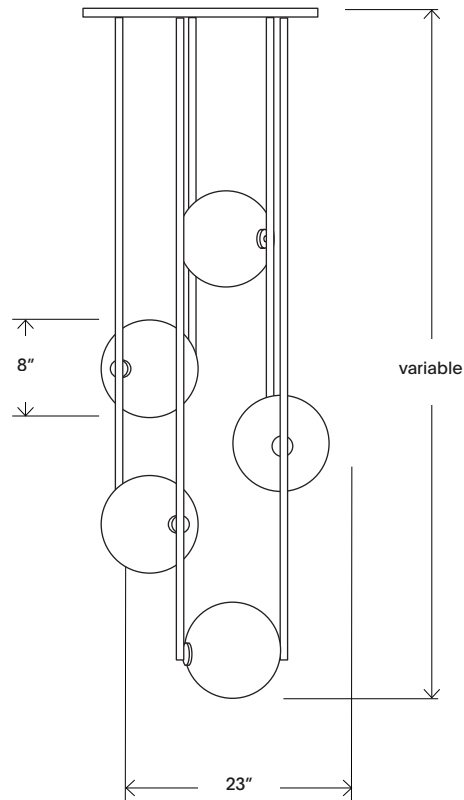

Equalizer - 5 pc Radial

APPEARANCE

Materials	Anodized aluminum, glass
Suspension	Solid tubing
Canopy	23" round canopy
Finishes	See Material Options page
Customize	Configuration, materials, finishes

TECHNICAL

Socket / Lamp	G4 LED
Watt / Volt	Max 25w; 120v or 220v
Lamp detail	2700k, 30,000 hours
Compatibility	Most international
Certification	UL upon request
Weight	Variable
Leadtime	10-12 weeks

Equalizer - 5 pc Radial