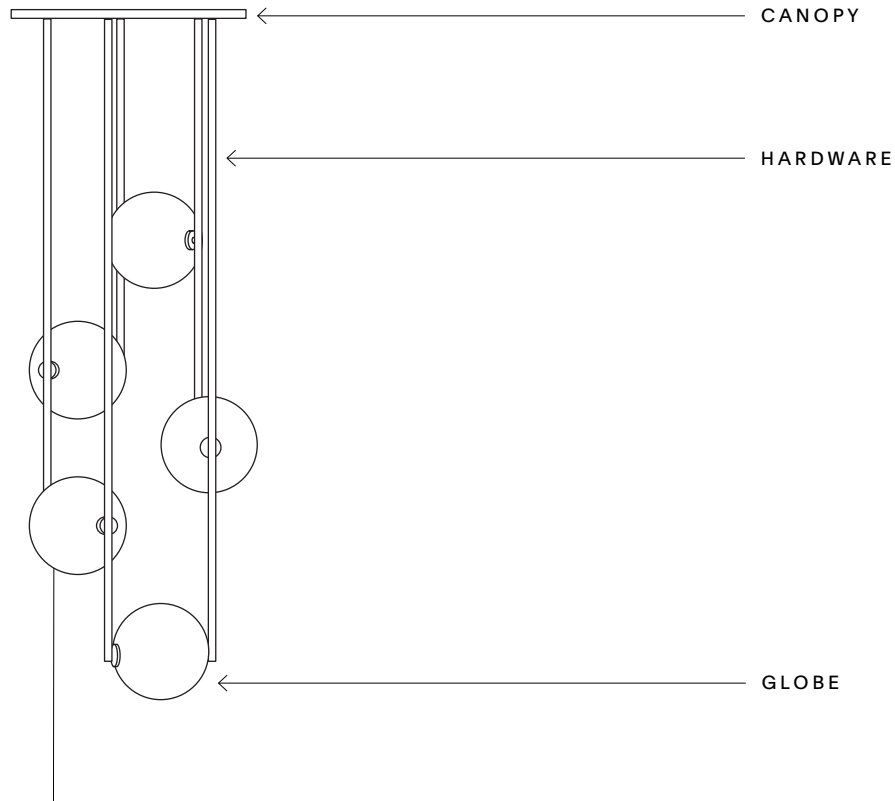

Equalizer - 5 pc Radial

MATERIAL OPTIONS

*A vast array of custom materials and finishes are available for most products upon request.

HARDWARE & CANOPY

GLOBE