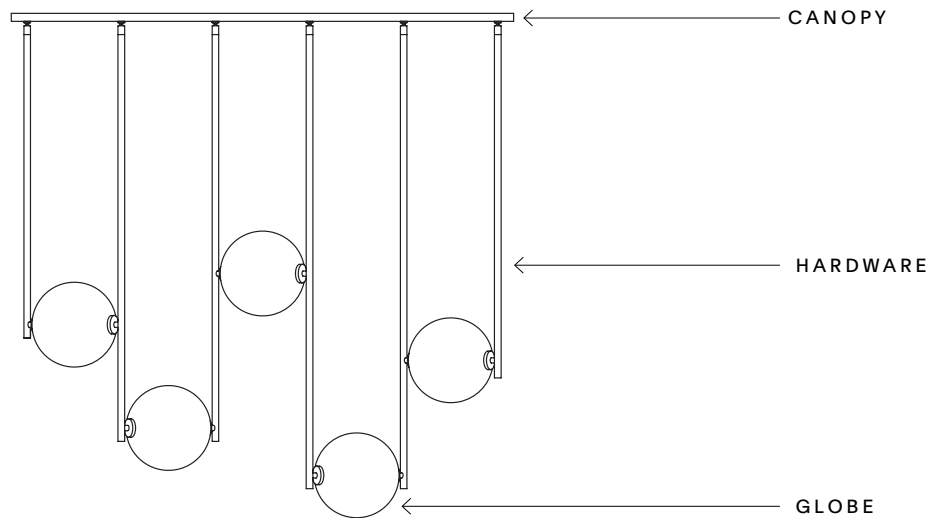

Equalizer – 5 pc Linear

MATERIAL OPTIONS

*A vast array of custom materials and finishes are available for most products upon request.

HARDWARE & CANOPY

GLOBE