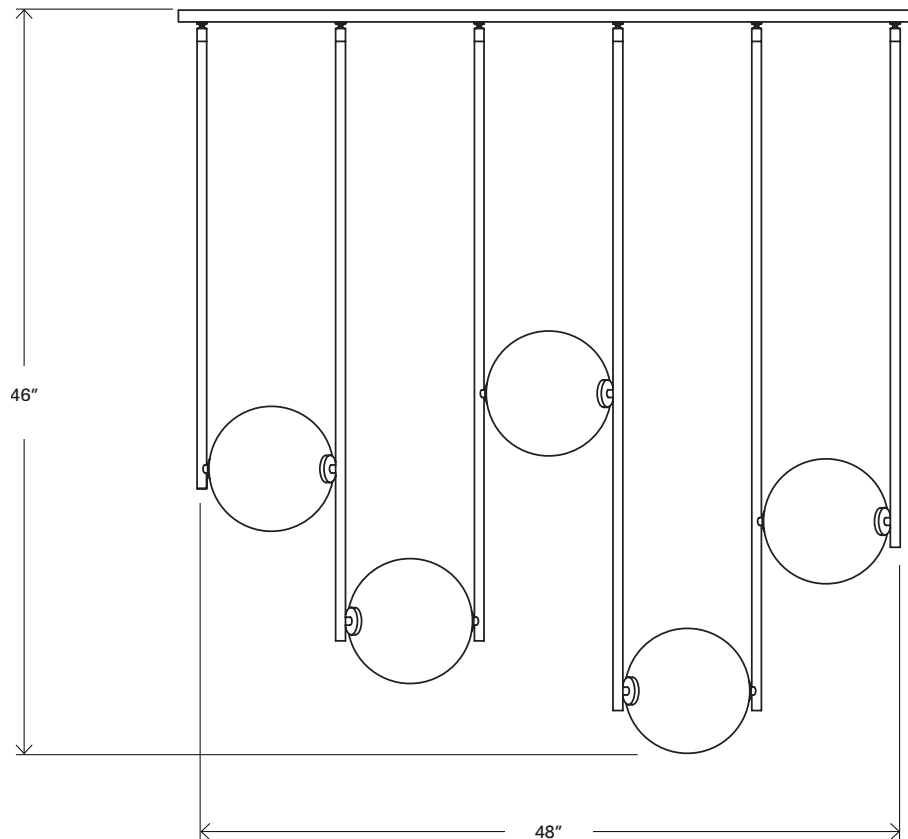

Equalizer – 5 pc Linear

APPEARANCE

Materials	Anodized aluminum, glass
Suspension	Solid tubing
Canopy	48" x 10" rectangle
Finishes	See Material Options page
Customize	Configuration, materials, finishes

TECHNICAL

Socket / Lamp	G4 LED
Watt / Volt	Max 25w; 120v or 220v
Lamp detail	2700k, 30,000 hours
Compatibility	Most international
Certification	UL upon request
Weight	Variable
Leadtime	10-12 weeks

Equalizer – 5 pc Linear