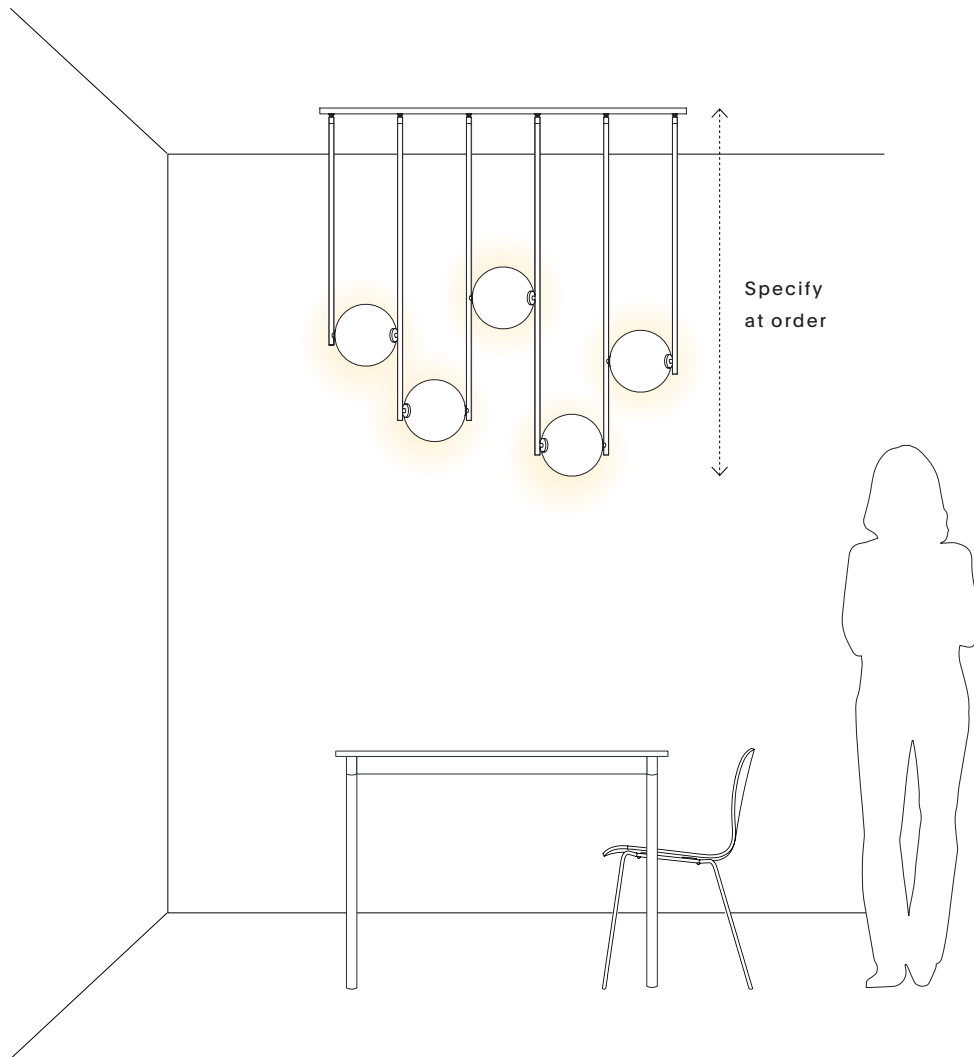

Equalizer – 5 pc Linear

APPEARANCE

Materials	Anodized aluminum, glass
Suspension	Solid tubing
Canopy	48" x 10" rectangle
Finishes	See Material Options page
Customize	Configuration, materials, finishes

TECHNICAL

Socket / Lamp	G4 LED
Watt / Volt	Max 25w; 120v or 220v
Lamp detail	2700k, 30,000 hours
Compatibility	Most international
Certification	UL upon request
Weight	Variable
Leadtime	10-12 weeks

Equalizer – 5 pc Linear

REC. USE / SPACES

Ambient/accent lighting
Dining room
Living room
Above countertops
Lobby / Desk

BULB

Included
G9 bi-pin
120V or 220V

COLOR TEMP

2700K

LUMENS SCALE

550lm per globe