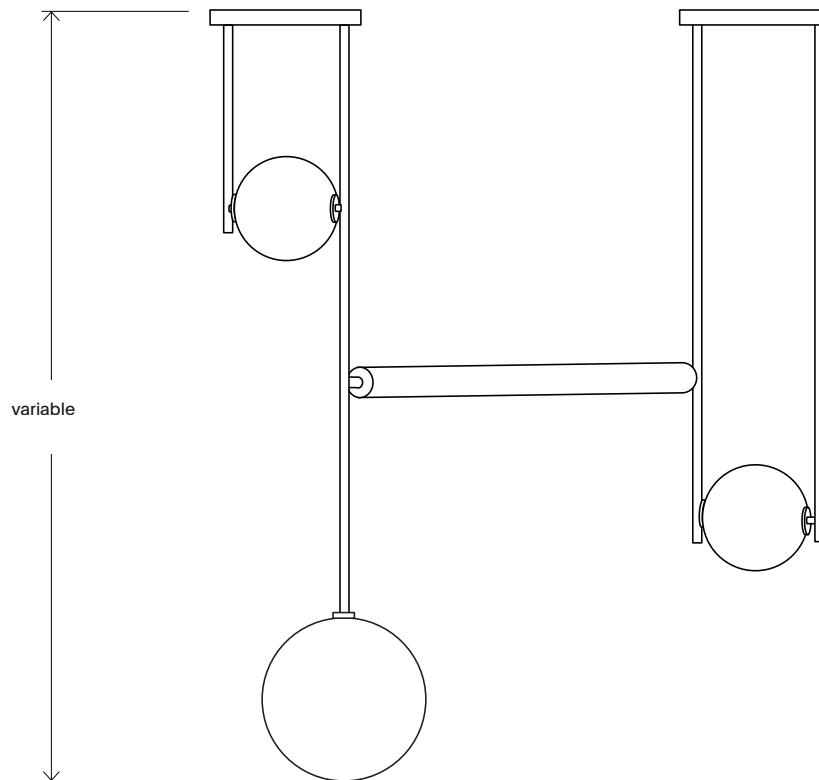

## APPEARANCE

Materials	Anodized aluminum, glass
Suspension	Solid tubing
Canopy	(2) 12" round canopy
Finishes	See Material Options page
Customize	Configuration, materials, finishes