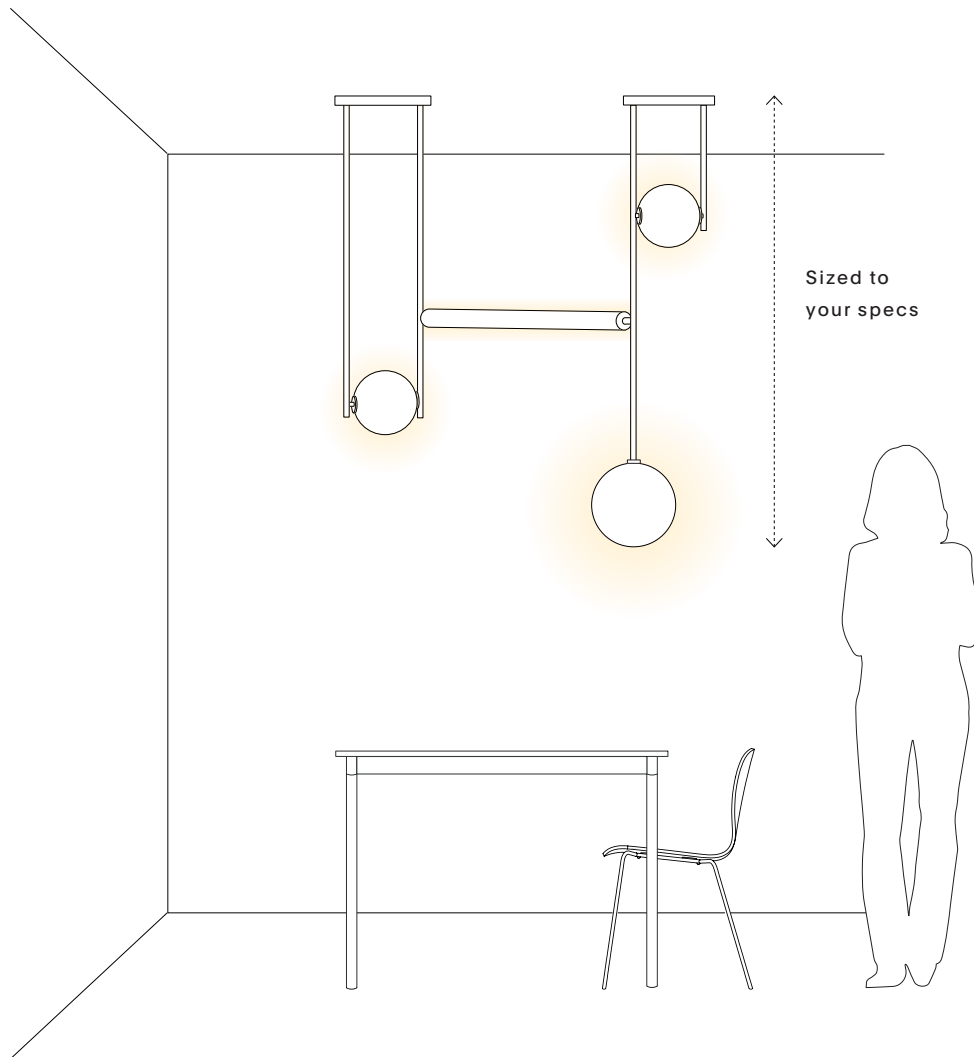

Equalizer - 4 pc Linear

REC. USE / SPACES

- Ambient/accent lighting
- Dining room
- Living room
- Statement corner
- Above countertops
- Lobby / Desk
- Above kitchen counters

BULB

Included
G9 bi-pin
120V or 220V

COLOR TEMP

2700K

LUMENS SCALE

550lm per globe

DIMMING

Comes standard

OTHER NOTES

Electronic wall
dimmer required

Linear tube: 12V
Integrated LED