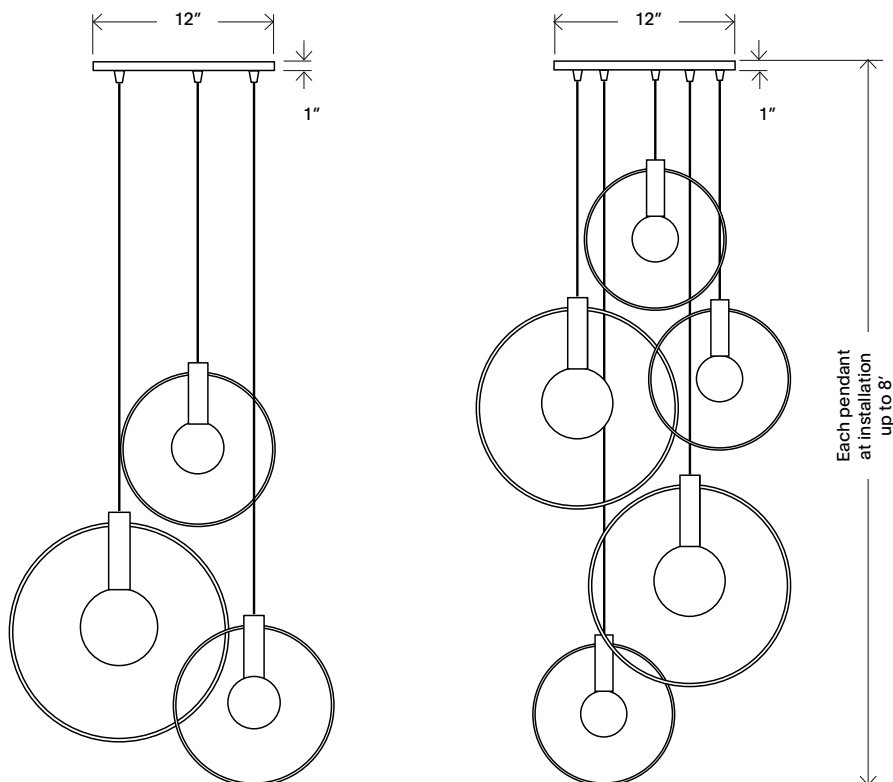

Aura Radial Clusters

APPEARANCE

Materials	Copper, brass, wire, cord
Suspension	8' warm dark grey fabric, adjustable
Canopy	12" round brass
Finishes	See Material Options page
Style Options	3 lights / 5 lights
Customize	Finish, cord, configuration

TECHNICAL

Socket	E26/E27 base
Bulb	10": G25 or G95, 15": G40 or G125
Watt / Volt	Max 60W; line voltage to 300v
Compatibility	Most international
Certification	UL, cUL
Weight	1 lb.

Aura Radial Clusters

REC. USE / SPACES

- Ambient/accent lighting
- Kitchen counters
- Bedside
- Dining
- Living room
- Statement corner
- Stairwell

BULB

Sold Separately
10": G25/G95
15" G40/G125
E26/27 base
60w max

COLOR TEMP

2700K
recommended