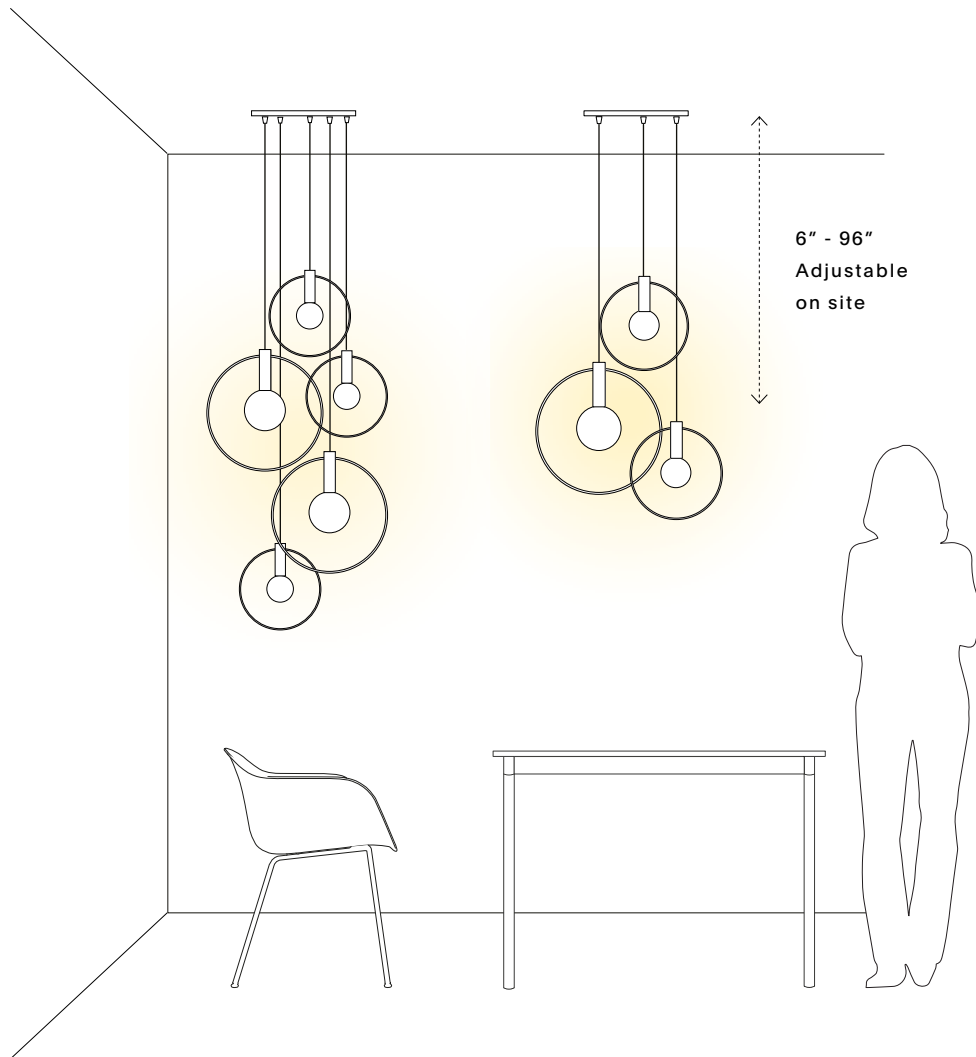

Aura Radial Clusters

APPEARANCE

Materials	Copper, brass, wire, cord
Suspension	8' warm dark grey fabric, adjustable
Canopy	12" round brass
Finishes	See Material Options page
Style Options	3 lights / 5 lights
Customize	Finish, cord, configuration

TECHNICAL

Socket	E26/E27 base
Bulb	10": G25 or G95, 15": G40 or G125
Watt / Volt	Max 60W; line voltage to 300v
Compatibility	Most international
Certification	UL, cUL
Weight	1 lb.

Aura Radial Clusters

REC. USE / SPACES

- Ambient/accent lighting
- Kitchen counters
- Bedside
- Dining
- Living room
- Statement corner
- Stairwell

BULB

Sold Separately
10": G25/G95
15" G40/G125
E26/27 base
60w max

COLOR TEMP

2700K
recommended