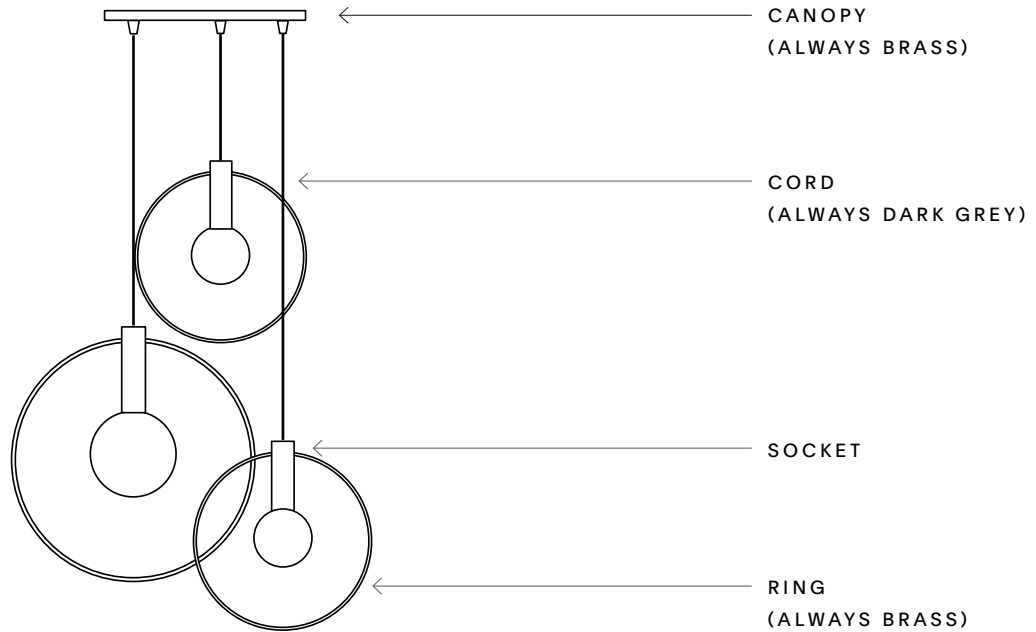

Aura Radial Clusters

APPEARANCE

Materials	Copper, brass, wire, cord
Suspension	8' warm dark grey fabric, adjustable
Canopy	12" round brass
Finishes	See Material Options page
Style Options	3 lights / 5 lights
Customize	Finish, cord, configuration

LUMENS SCALE

Variable

DIMMING

Via electronic wall
dimmer

Dimmable bulb
required

OTHER NOTES

Aura Radial Clusters

MATERIAL OPTIONS