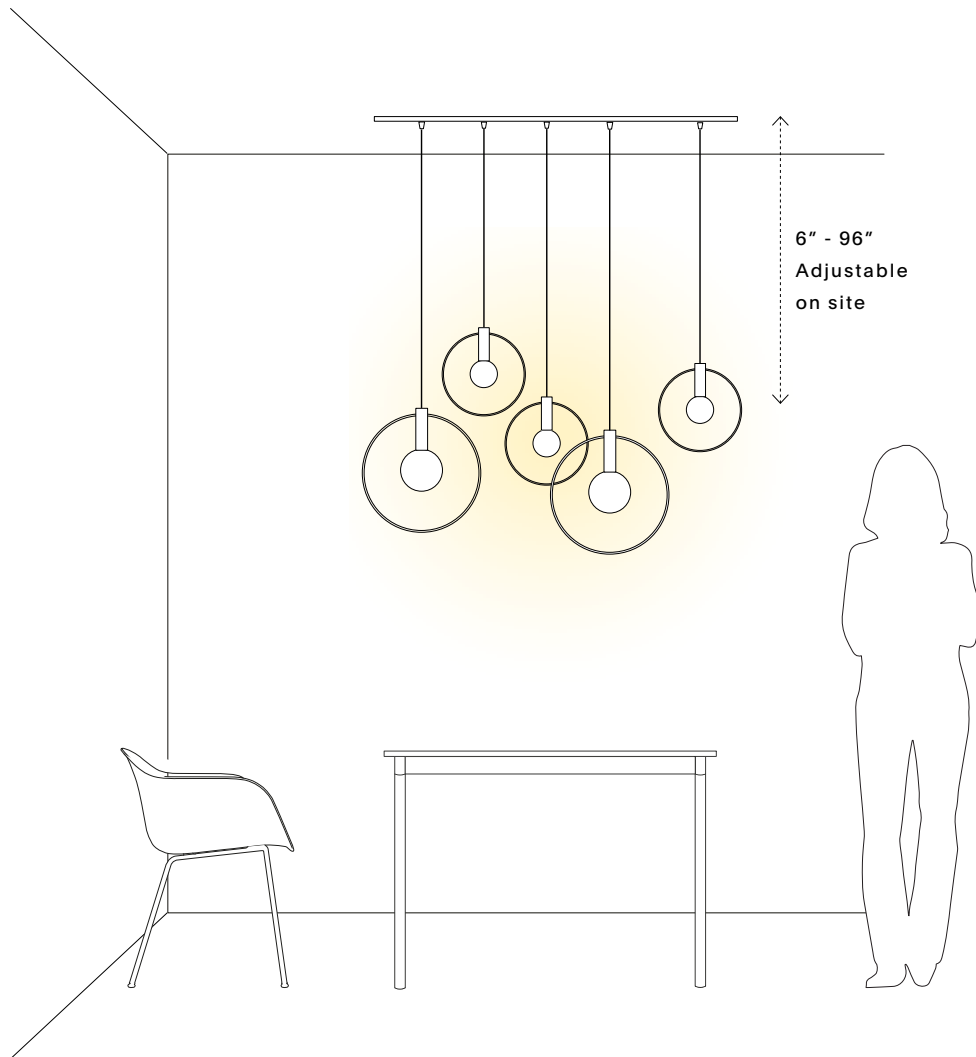

Aura 5pc Row

REC. USE / SPACES

Ambient/accent lighting
Kitchen islands
Dining
Above coffee tables
Statement corner

BULB

Sold Separately
10": G25/G95
15" G40/G125
E26/27 base
60w max

COLOR TEMP

2700K
recommended

LUMENS SCALE

Variable

DIMMING

Electronic wall
dimmer required

Dimmable bulb
required

OTHER NOTES