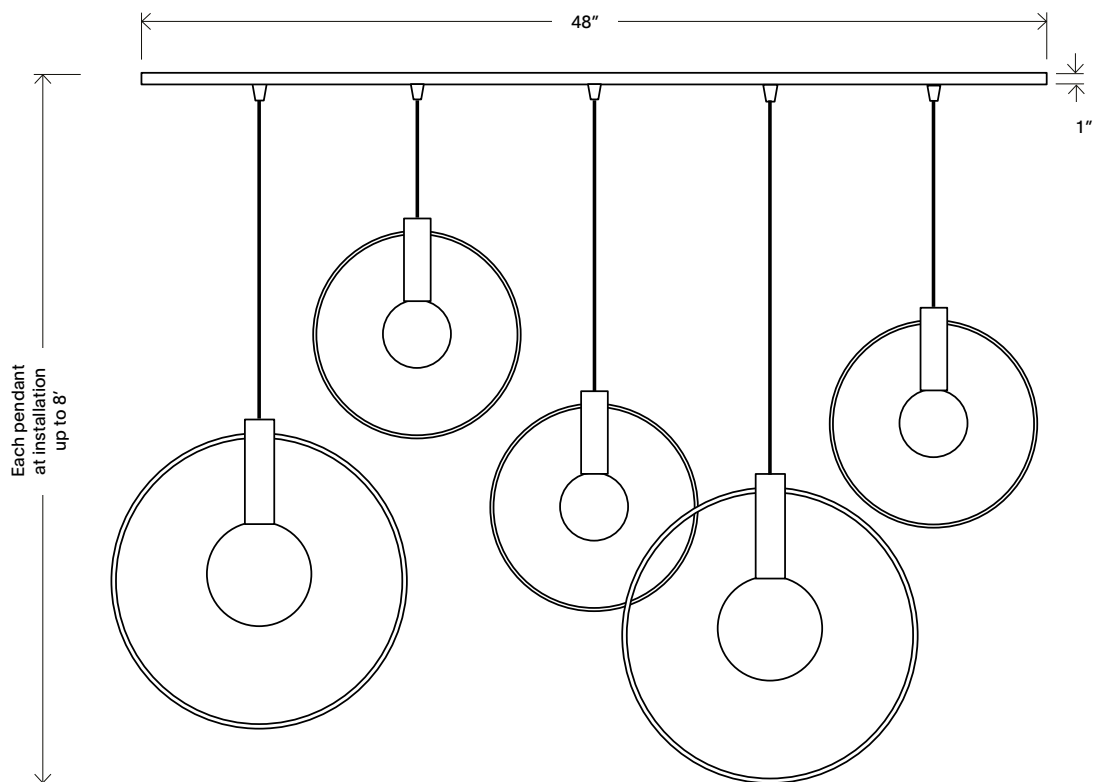

## APPEARANCE

Materials	Copper, brass, wire, cord
Suspension	8' warm dark grey fabric, adjustable
Canopy	48" x 6" rectangular brass
Finishes	See Material Options page
Contains	(3) 10" rings, (2) 15" rings
Customize	Finish, cord, configuration

## TECHNICAL

Socket	E26/E27 base
Bulb	10": G25 or G95, 15": G40 or G125
Watt / Volt	Max 60W; line voltage to 300v
Compatibility	Most international
Certification	UL, cUL
Weight	1 lb.
Leadtime*	6-8 weeks