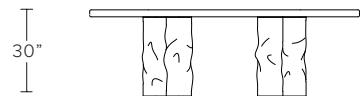

WARP DINING TABLE

MODEL NO: 10320X01

Hand cast, thick glass crystal slab on sculpted, crushed metal base

AS SHOWN (IN PHOTO)

Long - 96"W x 42"D x 30"H

Glass - clear

Metal - burnished silver

DIMENSIONS

Long - 96"W x 42"D x 30"H

Round - 56"W x 30"H

custom sizing upon request

AVAILABLE FINISHES

Glass Crystal Color - clear crystal, olivine*, smoke*, topaz*

Metal - burnished silver, brushed silver, oil rubbed blackened steel,
light oil rubbed blackened steel, polished obsidian*

*premium finish - refer to price guide for additional charges

ADDITIONAL NOTES

General lead time for standard finishes is 12-14 weeks. Updated lead times provided at time of formal quoting.

96"

56"