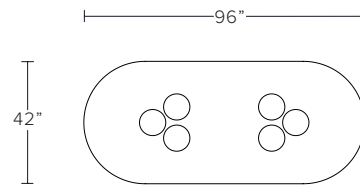

WARP DINING TABLE

MODEL NO: 10320X01

Hand cast, thick glass crystal slab on sculpted, crushed metal base

AS SHOWN (IN PHOTO)

Long - 96"W x 42"D x 30"H

Glass - clear

Metal - burnished silver

DIMENSIONS

Long - 96"W x 42"D x 30"H

Round - 56"W x 30"H

custom sizing upon request

AVAILABLE FINISHES

Glass Crystal Color - clear crystal, olivine*, smoke*, topaz*

Metal - burnished silver, brushed silver, oil rubbed blackened steel,
light oil rubbed blackened steel, polished obsidian*

*premium finish - refer to price guide for additional charges

ADDITIONAL NOTES

General lead time for standard finishes is 12-14 weeks. Updated lead times provided at time of formal quoting.

96"

56"