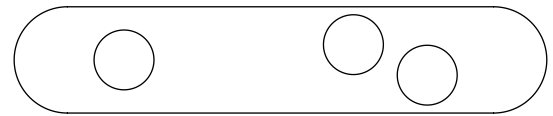

DIMENSIONS

80"W x 16"D x 30"H

custom sizing upon request

AVAILABLE FINISHES

Glass Crystal Color - clear crystal, olivine*, smoke*, topaz*

Metal - burnished silver, brushed silver, oil rubbed blackened steel, light oil rubbed blackened steel, polished obsidian*

*premium finish - refer to price guide for additional charges

ADDITIONAL NOTES

General lead time for standard finishes is 12-14 weeks. Updated lead times provided at time of formal quoting.

80"

16"

30"