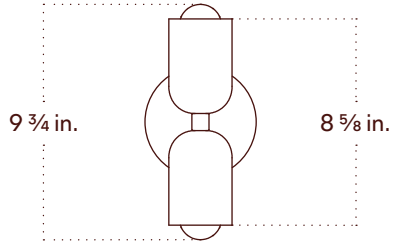

## Technical Specifications

Materials	Steel
Product weight	1.5 lbs
Lead time	2 weeks
Bulbs included (2)	E12 / 120V / 4.0 W / 220 lm 2200 K - 3000 K / warm on dim
Dimmer	TRIAC
Max wattage	20 W
Certifications	UL listed, damp-rated, ADA compliant

## Notes

1. This fixture meets the requirements of the Americans with Disabilities Act (ADA) of 1990.
2. This fixture may be installed horizontally if desired.

Updated

December 15, 2024

Front View

Side View

Top View

Isometric View