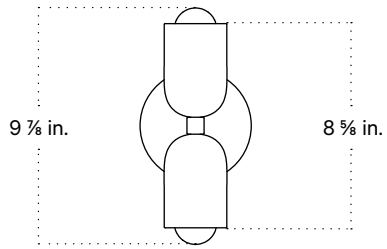

In Common With

Up Down Sconce, Slim
Technical Specifications

Up Down Sconce, Slim

Technical Specifications

Materials	Steel
Product weight	1.5 lbs
Lead time	2 weeks
Bulbs included (2)	E12 / 120V / 4.0 W / 220 lm 2200 K - 3000 K / warm on dim
Dimmer	TRIAC
Max wattage	20 W
Certifications	UL listed, damp-rated, ADA compliant

Notes

1. This fixture meets the requirements of the Americans with Disabilities Act (ADA) of 1990.
2. This fixture may be installed horizontally if desired.

Updated August 12, 2024

Front View

Side View

Top View