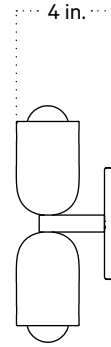

In Common With

Up Down Sconce, Slim
Technical Specifications

Up Down Sconce, Slim

Technical Specifications

Materials	Steel
Product weight	1.5 lbs
Lead time	2 weeks
Bulbs included (2)	E12 / 120V / 4.0 W / 220 lm 2200 K - 3000 K / warm on dim
Dimmer	TRIAC
Max wattage	20 W
Certifications	UL listed, damp-rated, ADA compliant

Notes

1. This fixture meets the requirements of the Americans with Disabilities Act (ADA) of 1990.
2. This fixture may be installed horizontally if desired.

Updated August 12, 2024

Front View

Side View

Top View