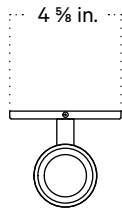

In Common With

Up Down Sconce, Slim
Technical Specifications

Up Down Sconce, Slim

Technical Specifications

Materials	Steel
Product weight	1.5 lbs
Lead time	2 weeks
Bulbs included (2)	E12 / 120V / 4.0 W / 220 lm 2200 K - 3000 K / warm on dim
Dimmer	TRIAC
Max wattage	20 W
Certifications	UL listed, damp-rated, ADA compliant

Notes

1. This fixture meets the requirements of the Americans with Disabilities Act (ADA) of 1990.
2. This fixture may be installed horizontally if desired.

Updated August 12, 2024

Front View

Side View

Top View