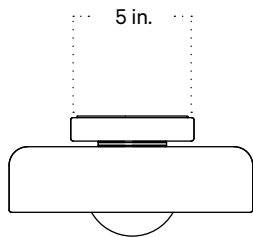

Szilvassy Ceramic Disc Surface Mount

Technical Specifications

Materials	Ceramic, steel or brass, glass
Product weight	2.75 lbs
Lead time	In Stock, One-of-a-kind
Bulbs included (1)	GU24 / 120 V / 5.0 W / 550 lm 2700 K / dimmable
Dimmer	TRIAC
Max wattage	10 W
Certifications	UL listed, damp-rated

Notes

1. This fixture can be installed on a wall or ceiling.
2. This fixture has handmade elements and may exhibit variability within the same piece. These variations are inherent in the production process and are not to be considered as defects. We do our best to maintain a consistent product while honoring handmade craftsmanship.
3. Dimensions may vary within one inch.

Updated February 13, 2025

Front View

Side View

Front View: Ceiling Installation

Isometric View