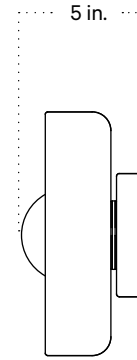

Szilvassy Ceramic Disc Surface Mount

Technical Specifications

Materials	Ceramic, steel or brass, glass
Product weight	2.75 lbs
Lead time	In Stock, One-of-a-kind
Bulbs included (1)	GU24 / 120 V / 5.0 W / 550 lm 2700 K / dimmable
Dimmer	TRIAC
Max wattage	10 W
Certifications	UL listed, damp-rated

Notes

1. This fixture can be installed on a wall or ceiling.
2. This fixture has handmade elements and may exhibit variability within the same piece. These variations are inherent in the production process and are not to be considered as defects. We do our best to maintain a consistent product while honoring handmade craftsmanship.
3. Dimensions may vary within one inch.

Updated February 13, 2025

Front View

Side View

Front View: Ceiling Installation

Isometric View