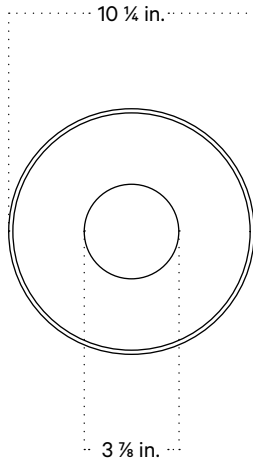

Szilvassy Ceramic Disc Surface Mount

Technical Specifications

Materials	Ceramic, steel or brass, glass
Product weight	2.75 lbs
Lead time	In Stock, One-of-a-kind
Bulbs included (1)	GU24 / 120 V / 5.0 W / 550 lm 2700 K / dimmable
Dimmer	TRIAC
Max wattage	10 W
Certifications	UL listed, damp-rated

Notes

1. This fixture can be installed on a wall or ceiling.
2. This fixture has handmade elements and may exhibit variability within the same piece. These variations are inherent in the production process and are not to be considered as defects. We do our best to maintain a consistent product while honoring handmade craftsmanship.
3. Dimensions may vary within one inch.

Updated February 13, 2025

Front View

Side View

Front View: Ceiling Installation

Isometric View