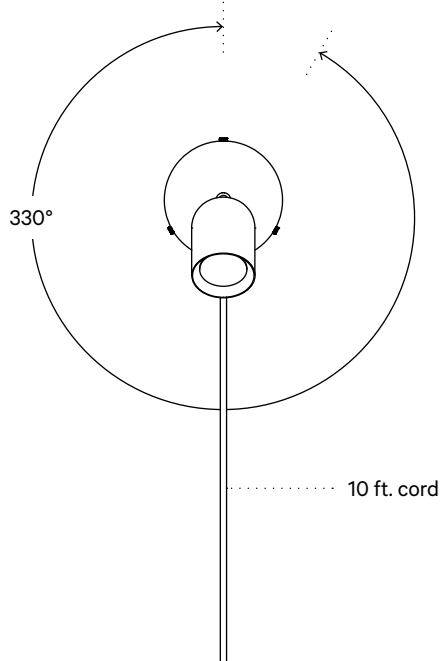

Front View

Side View 1

Side View 2

Isometric View

## Technical Specifications

Materials	Steel or brass
Product weight	2.5 lbs
Lead time	2 weeks
Bulbs included (1)	GU10 / 120 V / 7.0 W / 500 lm / 2700 K
Dimmer	Integrated dimmer switch
Cord length	10 feet
Max wattage	10 W
Certifications	UL listed

Updated June 29, 2023

Front View

Side View 1

Side View 2

Isometric View