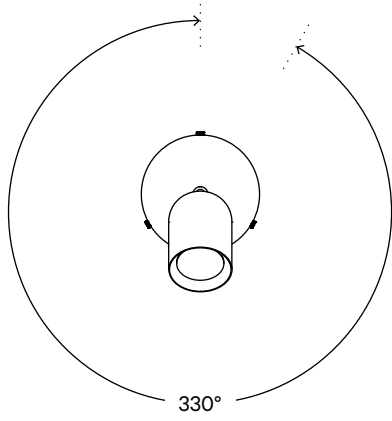

## Technical Specifications

Materials	Steel or brass
Product weight	1.25 lbs
Lead time	Painted metal: 2 weeks Brass: 4 weeks
Bulbs included (1)	GU10 / 120 V / 7.0 W / 500 lm / 2700 K
Dimmer	Integrated dimmer switch
Max wattage	10 W
Certifications	UL listed, damp-rated

Front View

Side View 1

Side View 2

Isometric View