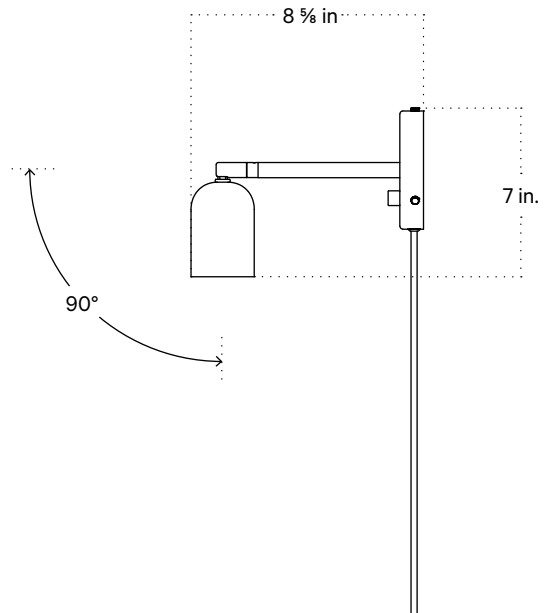

## Technical Specifications

Materials	Steel or brass
Product weight	2.5 lbs
Lead time	2 weeks
Bulbs included (1)	GU10 / 120 V / 7.0 W / 500 lm / 2700 K
Dimmer	Integrated dimmer switch
Cord length	10 feet
Max wattage	10 W
Certifications	UL listed

Updated June 29, 2023

Front View

Side View 1

Side View 2

Isometric View