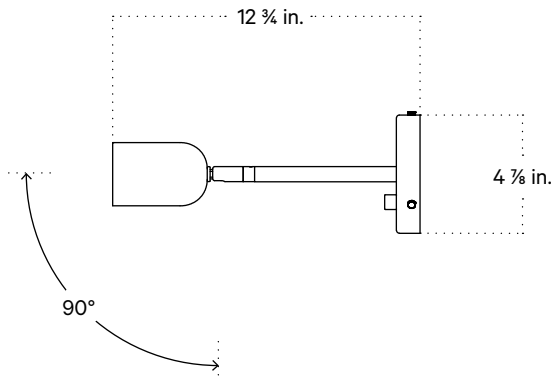

## Notes

1. This fixture can be installed on a wall or ceiling.
2. All painted metal finishes have a 2 week lead time. The brass fixtures are hand-finished to order and will ship in 4 weeks.

Updated June 29, 2023

Front View

Side View 1

Side View 2

Isometric View