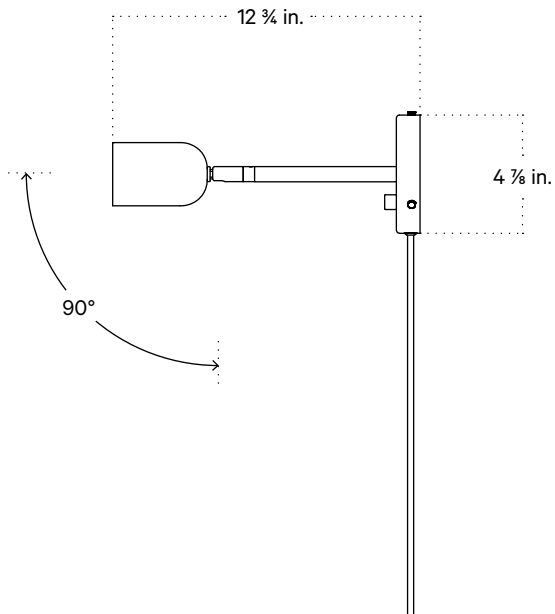

## Technical Specifications

Materials	Steel or brass
Product weight	2.5 lbs
Lead time	2 weeks
Bulbs included (1)	GU10 / 120 V / 7.0 W / 500 lm / 2700 K
Dimmer	Integrated dimmer switch
Cord length	10 feet
Max wattage	10 W
Certifications	UL listed

Updated June 29, 2023

Front View

Side View 1

Side View 2

Isometric View