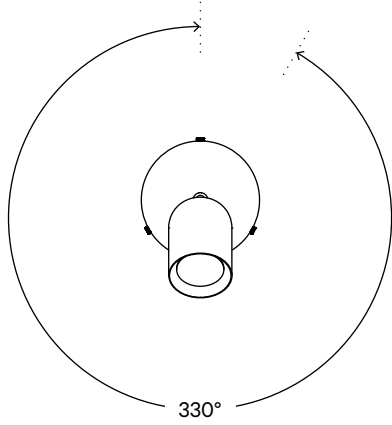

# Spot Surface Mount with Stem

## Technical Specifications

Materials	Steel or brass
Product weight	2 lbs
Lead time	Painted metal: 2 weeks Brass: 4 weeks
Bulbs included (1)	GU10 / 120 V / 7.0 W / 500 lm / 2700 K
Dimmer	TRIAC
Max wattage	10 W
Certifications	UL listed, damp-rated

Updated June 29, 2023

Front View

Side View 1

Side View 2

Isometric View