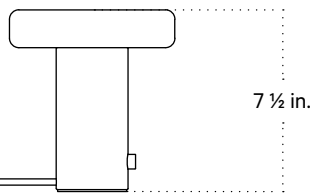

In Common With

Puck Table Lamp
Technical Specifications

Puck Table Lamp

Technical Specifications

Materials	Steel, glass
Product weight	7.75 lbs
Lead time	3 days
Bulbs included (1)	E12 / 120 V / 5.0 W / 550 lm 2700 K / dimmable
Dimmer	Integrated dimmer switch
Cord length	10 feet
Max wattage	7 W
Certifications	UL listed

Notes

1. A rotary dimmer switch is located on the base of the fixture.
2. This table lamp comes with a 10-foot black nylon cord; length is not customizable.

Updated June 6, 2023

Front View

Top View

Side View