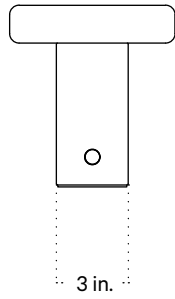

In Common With

Puck Table Lamp
Technical Specifications

Puck Table Lamp

Technical Specifications

Materials	Steel, glass
Product weight	7.75 lbs
Lead time	3 days
Bulbs included (1)	E12 / 120 V / 5.0 W / 550 lm 2700 K / dimmable
Dimmer	Integrated dimmer switch
Cord length	10 feet
Max wattage	7 W
Certifications	UL listed

Notes

1. A rotary dimmer switch is located on the base of the fixture.
2. This table lamp comes with a 10-foot black nylon cord; length is not customizable.

Updated June 6, 2023

Front View

Top View

Side View