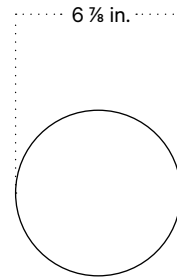

In Common With

Puck Table Lamp
Technical Specifications

Puck Table Lamp

Technical Specifications

Materials	Steel, glass
Product weight	7.75 lbs
Lead time	3 days
Bulbs included (1)	E12 / 120 V / 5.0 W / 550 lm 2700 K / dimmable
Dimmer	Integrated dimmer switch
Cord length	10 feet
Max wattage	7 W
Certifications	UL listed

Notes

1. A rotary dimmer switch is located on the base of the fixture.
2. This table lamp comes with a 10-foot black nylon cord; length is not customizable.

Updated June 6, 2023

Front View

Top View

Side View