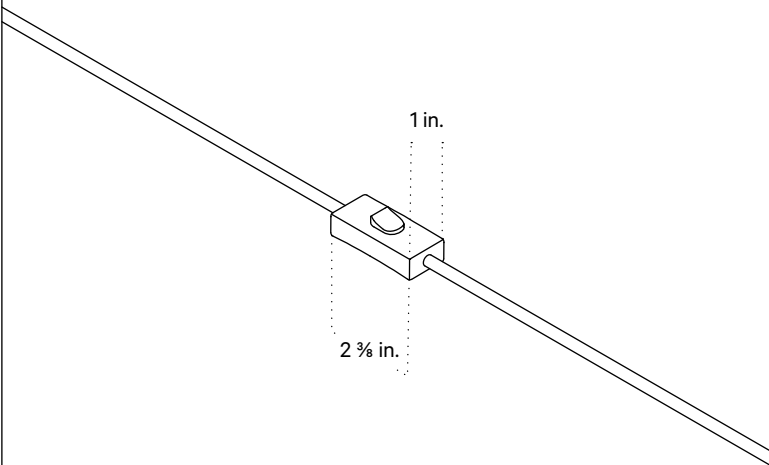

On/off Switch Detail