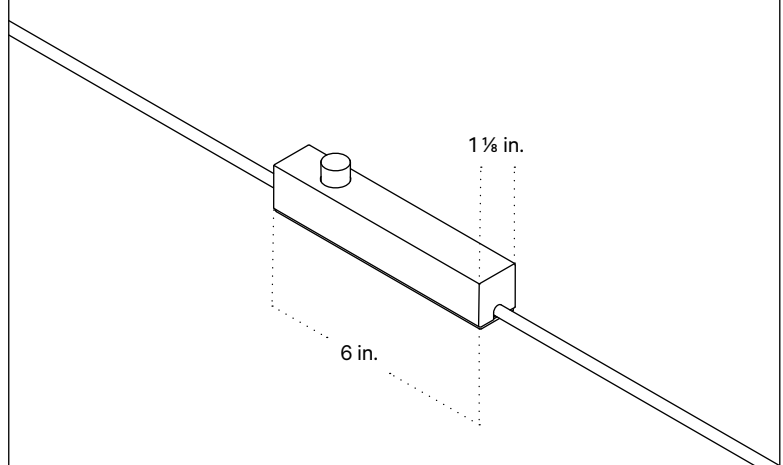

Front View

Side View

On/off Switch Detail