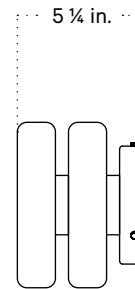

Puck Surface Mount

Technical Specifications

Materials	Steel or brass, glass
Product weight	3.5 lbs
Lead time	Painted metal: 3 days Brass: 2 weeks
Bulbs included (1)	GU24 / 110 V / 5.0 W / 550 lm 2700 K / dimmable
Dimmer	TRIAC
Max wattage	10 W
Certifications	UL listed, damp-rated

Notes

1. This fixture can be installed on a wall or ceiling.
2. All painted metal finishes have a 3-day lead time. The brass fixtures are hand-finished to order and will ship in 2 weeks.

Updated June 6, 2023

Front View

Side View

Front View: Ceiling Installation

Isometric View

Puck Surface Mount, Plug-in

Technical Specifications

Materials	Steel or brass, glass
Product weight	4.5 lbs
Lead time	2 weeks
Bulbs included (1)	GU24 / 110 V / 5.0 W / 550 lm 2700 K / dimmable
Dimmer	Optional in-line dimmer switch
Cord length	16 feet
Max wattage	10 W
Certifications	UL listed