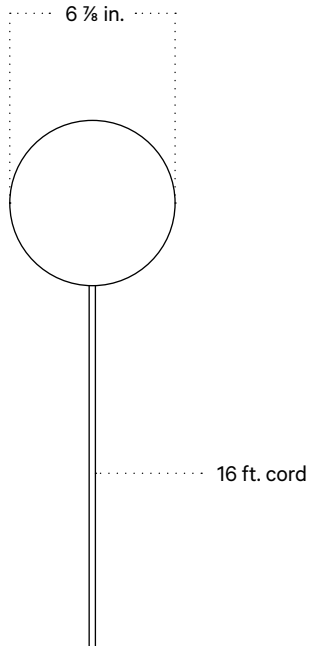

Front View

Side View

On/off Switch Detail