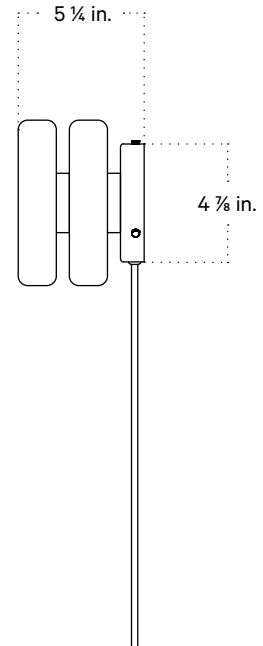

Inline Dimmer Switch Detail

Side View