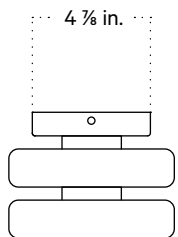

Puck Surface Mount

Technical Specifications

Materials	Steel or brass, glass
Product weight	3.5 lbs
Lead time	Painted metal: 3 days Brass: 2 weeks
Bulbs included (1)	GU24 / 110 V / 5.0 W / 550 lm 2700 K / dimmable
Dimmer	TRIAC
Max wattage	10 W
Certifications	UL listed, damp-rated

Front View

Side View

Front View: Ceiling Installation

Isometric View

Puck Surface Mount, Plug-in

Technical Specifications

Materials	Steel or brass, glass
Product weight	4.5 lbs
Lead time	2 weeks
Bulbs included (1)	GU24 / 110 V / 5.0 W / 550 lm 2700 K / dimmable
Dimmer	Optional in-line dimmer switch
Cord length	16 feet
Max wattage	10 W
Certifications	UL listed

Notes

1. This fixture can be ordered with an on/off switch or an inline dimmer; see additional details below.
2. Fixtures ordered with painted metal hardware and an on/off switch come with a 16-foot black fabric cord. The on/off switch is located 8 feet from the plug.
3. Fixtures ordered with painted metal hardware and an inline dimmer have a 16-foot black nylon cord. The dimmer switch is our black painted metal finish and is located 8 feet from the plug.
4. Fixtures ordered with brass hardware and an on/off switch come with a 16-foot chocolate brown fabric cord. The on/off switch is located 8 feet from the plug.
5. Fixtures ordered in brass hardware and an inline dimmer have a 16-foot chocolate brown fabric cord. The dimmer switch is our black painted metal finish and is located 8 feet from the plug.
6. Custom cord color can be specified for an additional cost; please inquire.