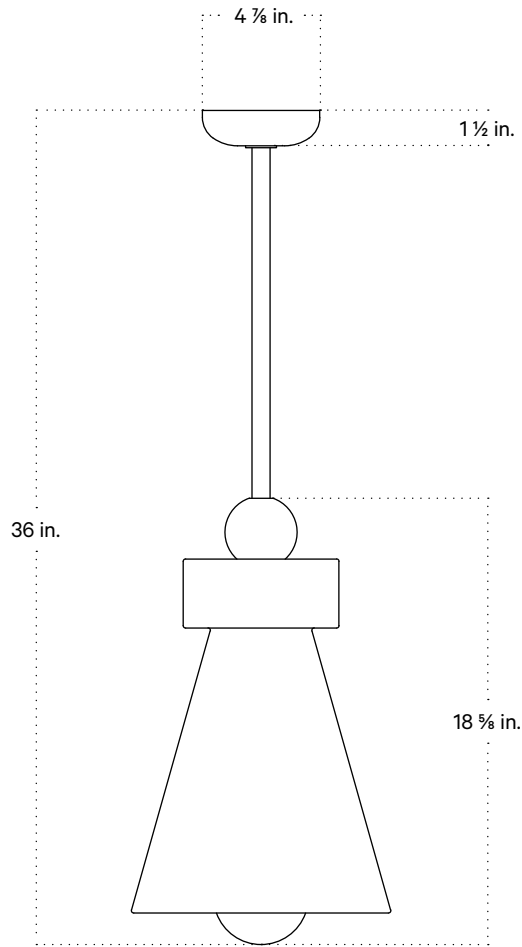

Front View

Bottom View

Isometric View