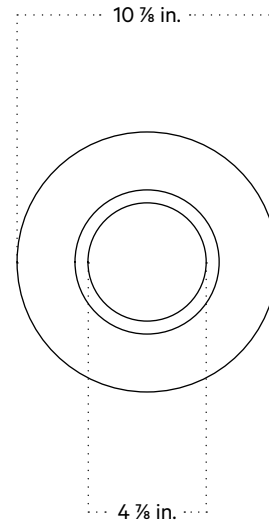

Bottom View