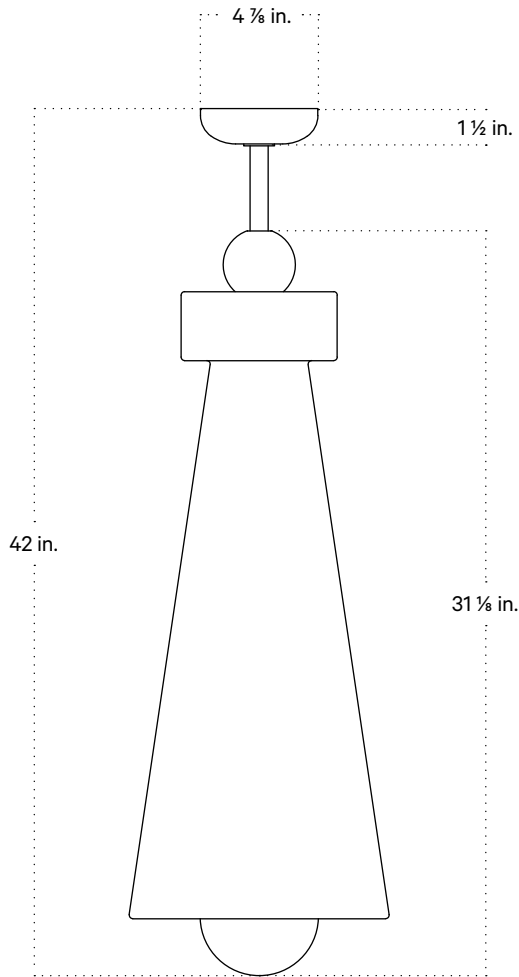

Front View

Bottom View

Isometric View