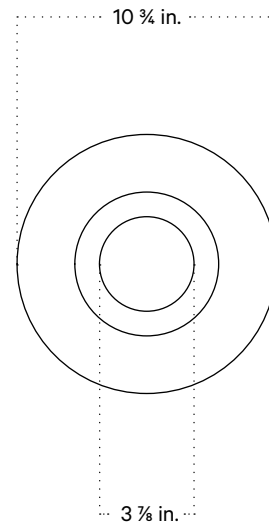

Bottom View