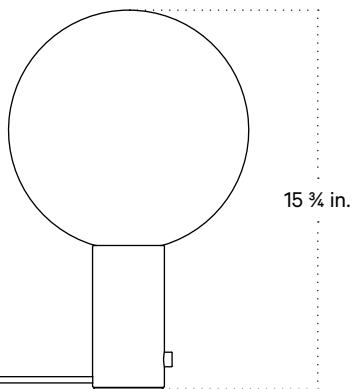

Isometric View

## Technical Specifications

Materials	Steel, glass
Product weight	9 lbs
Lead time	3 days
Bulbs included (1)	E12 / 120 V / 7.0 W / 750 lm 2700 K / dimmable
Dimmer	Integrated dimmer switch
Cord length	10 feet
Max wattage	7 W
Certifications	UL listed

## Notes

1. A rotary dimmer switch is located on the base of the fixture.
2. This table lamp comes with a 10-foot black cord; length is not customizable.

Updated June 6, 2023

Front View

Top View

Side View

Isometric View