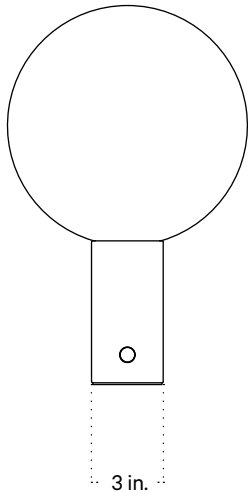

## Notes

1. A rotary dimmer switch is located on the base of the fixture.
2. This table lamp comes with a 10-foot black nylon cord; length is not customizable.

Updated June 6, 2023

Front View

Top View

Side View

Isometric View

## Technical Specifications

Materials	Steel, glass
Product weight	9 lbs
Lead time	3 days
Bulbs included (1)	E12 / 120 V / 7.0 W / 750 lm 2700 K / dimmable
Dimmer	Integrated dimmer switch
Cord length	10 feet
Max wattage	7 W
Certifications	UL listed

## Notes

1. A rotary dimmer switch is located on the base of the fixture.
2. This table lamp comes with a 10-foot black cord; length is not customizable.

Updated June 6, 2023

Front View

Top View

Side View

Isometric View