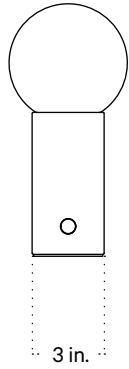

## Technical Specifications

Materials	Steel, glass
Product weight	7.5 lbs
Lead time	3 days
Bulbs included (1)	E12 / 120 V / 5.0 W / 550 lm 2700 K / dimmable
Dimmer	Integrated dimmer switch
Cord length	10 feet
Max wattage	7 W
Certifications	UL listed

## Notes

1. A rotary dimmer switch is located on the base of the fixture.
2. This table lamp comes with a 10-foot black nylon cord; length is not customizable.

Updated June 6, 2023

Front View

Top View

Side View

Isometric View