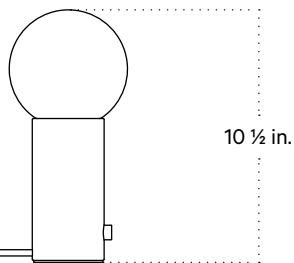

## Technical Specifications

Materials	Steel, glass
Product weight	7.5 lbs
Lead time	3 days
Bulbs included (1)	E12 / 120 V / 5.0 W / 550 lm 2700 K / dimmable
Dimmer	Integrated dimmer switch
Cord length	10 feet
Max wattage	7 W
Certifications	UL listed

## Notes

1. A rotary dimmer switch is located on the base of the fixture.
2. This table lamp comes with a 10-foot black nylon cord; length is not customizable.

Updated June 6, 2023

Front View

Top View

Side View

Isometric View

## Technical Specifications

Materials	Steel, glass
Product weight	8.25 lbs
Lead time	3 days
Bulbs included (1)	E12 / 120 V / 7.0 W / 750 lm 2700 K / dimmable
Dimmer	Integrated dimmer switch
Cord length	10 feet
Max wattage	7 W
Certifications	UL listed