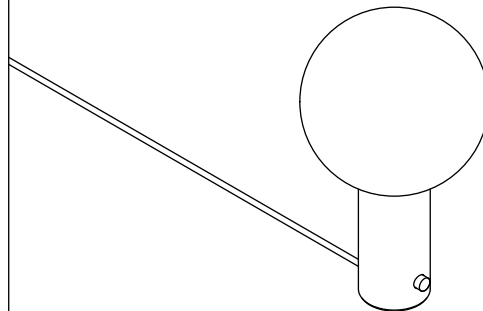

## Notes

1. A rotary dimmer switch is located on the base of the fixture.
2. This table lamp comes with a 10-foot black nylon cord; length is not customizable.

Updated June 6, 2023

Front View

Top View

Side View

Isometric View