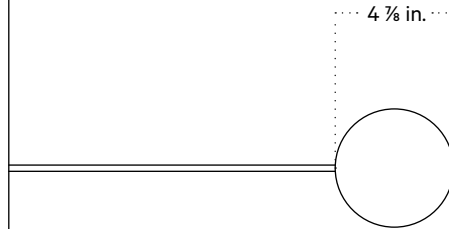

## Technical Specifications

Materials	Steel, glass
Product weight	7.5 lbs
Lead time	3 days
Bulbs included (1)	E12 / 120 V / 5.0 W / 550 lm 2700 K / dimmable
Dimmer	Integrated dimmer switch
Cord length	10 feet
Max wattage	7 W
Certifications	UL listed

## Notes

1. A rotary dimmer switch is located on the base of the fixture.
2. This table lamp comes with a 10-foot black nylon cord; length is not customizable.

Updated June 6, 2023

Front View

Top View

Side View

Isometric View