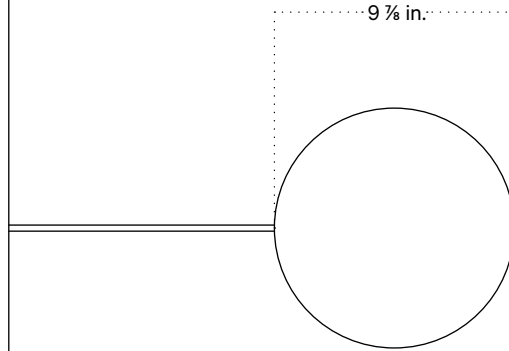

## Notes

1. A rotary dimmer switch is located on the base of the fixture.
2. This table lamp comes with a 10-foot black cord; length is not customizable.

Updated June 6, 2023

Front View

Top View

Side View

Isometric View