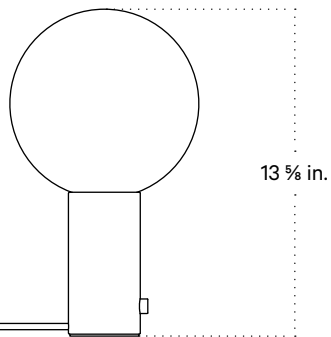

## Technical Specifications

Materials	Steel, glass
Product weight	8.25 lbs
Lead time	3 days
Bulbs included (1)	E12 / 120 V / 7.0 W / 750 lm 2700 K / dimmable
Dimmer	Integrated dimmer switch
Cord length	10 feet
Max wattage	7 W
Certifications	UL listed

## Notes

1. A rotary dimmer switch is located on the base of the fixture.
2. This table lamp comes with a 10-foot black nylon cord; length is not customizable.

Updated June 6, 2023

Front View

Top View

Side View

Isometric View

## Technical Specifications

Materials	Steel, glass
Product weight	9 lbs
Lead time	3 days
Bulbs included (1)	E12 / 120 V / 7.0 W / 750 lm 2700 K / dimmable
Dimmer	Integrated dimmer switch
Cord length	10 feet
Max wattage	7 W
Certifications	UL listed