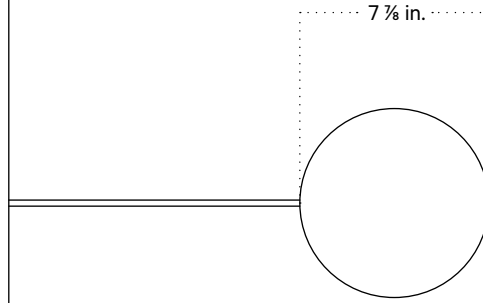

## Technical Specifications

Materials	Steel, glass
Product weight	8.25 lbs
Lead time	3 days
Bulbs included (1)	E12 / 120 V / 7.0 W / 750 lm 2700 K / dimmable
Dimmer	Integrated dimmer switch
Cord length	10 feet
Max wattage	7 W
Certifications	UL listed

## Notes

1. A rotary dimmer switch is located on the base of the fixture.
2. This table lamp comes with a 10-foot black nylon cord; length is not customizable.

Updated June 6, 2023

Front View

Top View

Side View

Isometric View