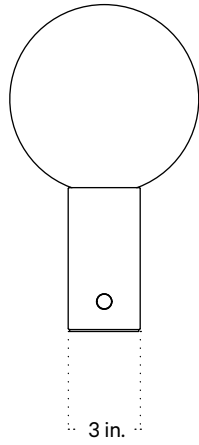

## Notes

1. A rotary dimmer switch is located on the base of the fixture.
2. This table lamp comes with a 10-foot black nylon cord; length is not customizable.

Updated June 6, 2023

Front View

Top View

Side View

## Technical Specifications

Materials	Steel, glass
Product weight	8.25 lbs
Lead time	3 days
Bulbs included (1)	E12 / 120 V / 7.0 W / 750 lm 2700 K / dimmable
Dimmer	Integrated dimmer switch
Cord length	10 feet
Max wattage	7 W
Certifications	UL listed

Isometric View