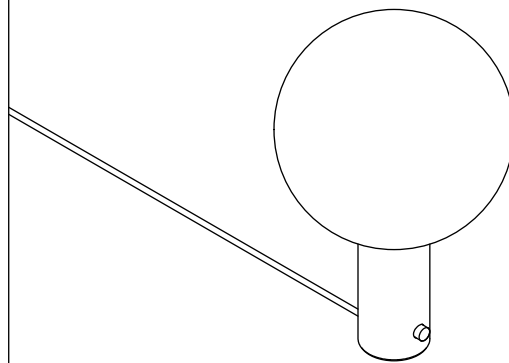

## Notes

1. A rotary dimmer switch is located on the base of the fixture.
2. This table lamp comes with a 10-foot black nylon cord; length is not customizable.

Updated June 6, 2023

Front View

Top View

Side View

## Notes

1. A rotary dimmer switch is located on the base of the fixture.
2. This table lamp comes with a 10-foot black cord; length is not customizable.

Updated June 6, 2023

Front View

Top View

Side View

Isometric View