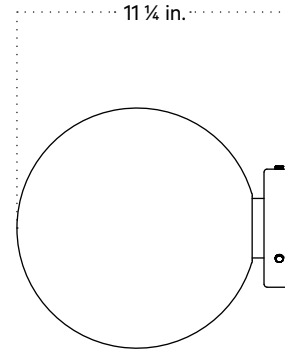

Side View

Front View: Ceiling Installation

Isometric View