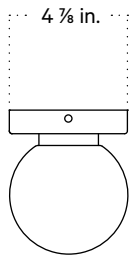

In Common With

Orb Surface Mount
Technical Specifications

Orb 5 Surface Mount

Technical Specifications

Materials	Steel or brass, glass
Product weight	2 lbs
Lead time	Painted metal: 3 days Brass: 2 weeks
Bulbs included (1)	GU24 / 110 V / 5.0 W / 550 lm 2700 K / dimmable
Dimmer	TRIAC
Max wattage	10 W
Certifications	UL listed, damp-rated

Front View

Side View

Front View: Ceiling Installation

Isometric View

Orb 8 Surface Mount

Technical Specifications

Materials	Steel or brass, glass
Product weight	2.75 lbs
Lead time	Painted Metal: 3 days Brass: 2 weeks
Bulbs included (1)	GU24 / 110 V / 8.5 W / 850 lm 2700 K / dimmable
Dimmer	TRIAC
Max wattage	10 W
Certifications	UL listed, damp-rated

Front View

Side View

Front View: Ceiling Installation

Isometric View

Orb 10 Surface Mount

Technical Specifications

Materials	Steel or brass, glass
Product weight	3.5 lbs
Lead time	Painted Metal: 3 days Brass: 2 weeks
Bulbs included (1)	GU24 / 110 V / 9.5 W / 950 lm 2700 K / dimmable
Dimmer	TRIAC
Max wattage	10 W
Certifications	UL listed, damp-rated