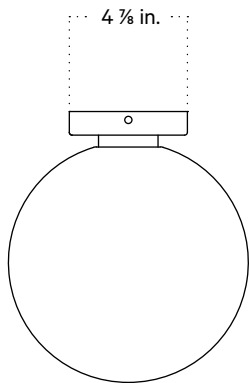

Front View: Ceiling Installation