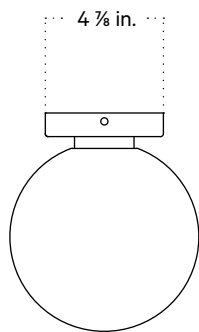

In Common With

Orb Surface Mount
Technical Specifications

Orb 5 Surface Mount

Technical Specifications

Materials	Steel or brass, glass
Product weight	2 lbs
Lead time	Painted metal: 3 days Brass: 2 weeks
Bulbs included (1)	GU24 / 110 V / 5.0 W / 550 lm 2700 K / dimmable
Dimmer	TRIAC
Max wattage	10 W
Certifications	UL listed, damp-rated

Front View

Side View

Front View: Ceiling Installation

Isometric View

Orb 8 Surface Mount

Technical Specifications

Materials	Steel or brass, glass
Product weight	2.75 lbs
Lead time	Painted Metal: 3 days Brass: 2 weeks
Bulbs included (1)	GU24 / 110 V / 8.5 W / 850 lm 2700 K / dimmable
Dimmer	TRIAC
Max wattage	10 W
Certifications	UL listed, damp-rated

Front View

Side View

Front View: Ceiling Installation

Isometric View

Orb 10 Surface Mount

Technical Specifications

Materials	Steel or brass, glass
Product weight	3.5 lbs
Lead time	Painted Metal: 3 days Brass: 2 weeks
Bulbs included (1)	GU24 / 110 V / 9.5 W / 950 lm 2700 K / dimmable
Dimmer	TRIAC
Max wattage	10 W
Certifications	UL listed, damp-rated