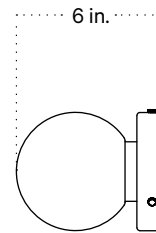

In Common With

Orb Surface Mount
Technical Specifications

Orb 5 Surface Mount

Technical Specifications

Materials	Steel or brass, glass
Product weight	2 lbs
Lead time	Painted metal: 3 days Brass: 2 weeks
Bulbs included (1)	GU24 / 110 V / 5.0 W / 550 lm 2700 K / dimmable
Dimmer	TRIAC
Max wattage	10 W
Certifications	UL listed, damp-rated

Front View

Side View

Front View: Ceiling Installation

Isometric View

Orb 8 Surface Mount

Technical Specifications

Materials	Steel or brass, glass
Product weight	2.75 lbs
Lead time	Painted Metal: 3 days Brass: 2 weeks
Bulbs included (1)	GU24 / 110 V / 8.5 W / 850 lm 2700 K / dimmable
Dimmer	TRIAC
Max wattage	10 W
Certifications	UL listed, damp-rated

Front View

Side View

Front View: Ceiling Installation

Isometric View

Orb 10 Surface Mount

Technical Specifications

Materials	Steel or brass, glass
Product weight	3.5 lbs
Lead time	Painted Metal: 3 days Brass: 2 weeks
Bulbs included (1)	GU24 / 110 V / 9.5 W / 950 lm 2700 K / dimmable
Dimmer	TRIAC
Max wattage	10 W
Certifications	UL listed, damp-rated