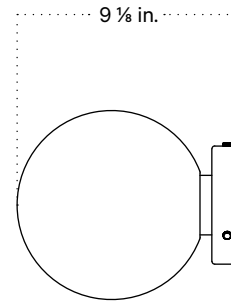

In Common With

Orb Surface Mount
Technical Specifications

Orb 5 Surface Mount

Technical Specifications

Materials	Steel or brass, glass
Product weight	2 lbs
Lead time	Painted metal: 3 days Brass: 2 weeks
Bulbs included (1)	GU24 / 110 V / 5.0 W / 550 lm 2700 K / dimmable
Dimmer	TRIAC
Max wattage	10 W
Certifications	UL listed, damp-rated

Front View

Side View

Front View: Ceiling Installation

Isometric View

Orb 8 Surface Mount

Technical Specifications

Materials	Steel or brass, glass
Product weight	2.75 lbs
Lead time	Painted Metal: 3 days Brass: 2 weeks
Bulbs included (1)	GU24 / 110 V / 8.5 W / 850 lm 2700 K / dimmable
Dimmer	TRIAC
Max wattage	10 W
Certifications	UL listed, damp-rated

Front View

Side View

Front View: Ceiling Installation

Isometric View

Orb 10 Surface Mount

Technical Specifications

Materials	Steel or brass, glass
Product weight	3.5 lbs
Lead time	Painted Metal: 3 days Brass: 2 weeks
Bulbs included (1)	GU24 / 110 V / 9.5 W / 950 lm 2700 K / dimmable
Dimmer	TRIAC
Max wattage	10 W
Certifications	UL listed, damp-rated