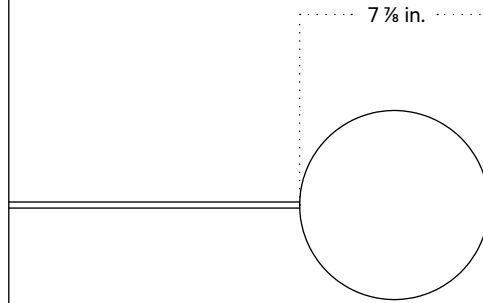

In Common With

Mushroom Table Lamp
Technical Specifications

Mushroom Table Lamp

Technical Specifications

Materials	Steel, glass
Product weight	7.75 lbs
Lead time	3 days
Bulbs included (1)	E12 / 120 V / 5.0 W / 550 lm 2700 K / dimmable
Dimmer	Integrated dimmer switch
Cord length	10 feet
Max wattage	7 W
Certifications	UL listed

Notes

1. A rotary dimmer switch is located on the base of the fixture.
2. This table lamp comes with a 10-foot black nylon cord; length is not customizable.

Updated June 6, 2023

Front View

Top View

Side View