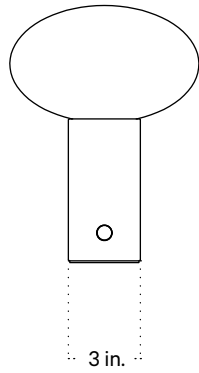

In Common With

Mushroom Table Lamp
Technical Specifications

Mushroom Table Lamp

Technical Specifications

Materials	Steel, glass
Product weight	7.75 lbs
Lead time	3 days
Bulbs included (1)	E12 / 120 V / 5.0 W / 550 lm 2700 K / dimmable
Dimmer	Integrated dimmer switch
Cord length	10 feet
Max wattage	7 W
Certifications	UL listed

Notes

1. A rotary dimmer switch is located on the base of the fixture.
2. This table lamp comes with a 10-foot black nylon cord; length is not customizable.

Updated June 6, 2023

Front View

Top View

Side View