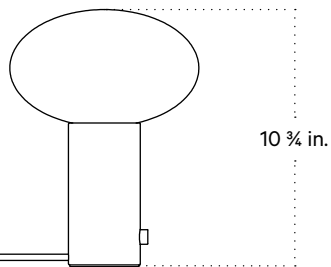

In Common With

Mushroom Table Lamp
Technical Specifications

Mushroom Table Lamp

Technical Specifications

Materials	Steel, glass
Product weight	7.75 lbs
Lead time	3 days
Bulbs included (1)	E12 / 120 V / 5.0 W / 550 lm 2700 K / dimmable
Dimmer	Integrated dimmer switch
Cord length	10 feet
Max wattage	7 W
Certifications	UL listed

Notes

1. A rotary dimmer switch is located on the base of the fixture.
2. This table lamp comes with a 10-foot black nylon cord; length is not customizable.

Updated June 6, 2023

Front View

Top View

Side View