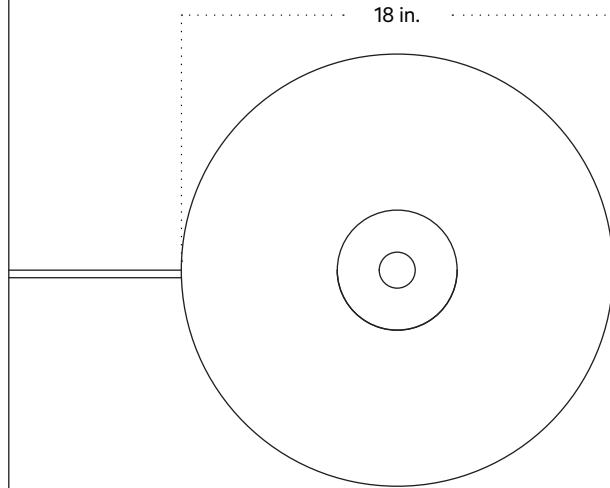

## Technical Specifications

Materials	Ceramic, brass
Product weight	~ 60 lb
Lead time	16 weeks
Bulbs included (7)	E12 / 120V / 4.0 W / 220 lm 2200 K - 3000 K / warm on dim
Dimmer	Integrated dimmer switch
Cord length	16 feet
Max wattage	70 W
Certifications	UL listed, damp- rated

## Notes

1. A rotary dimmer is located at the top of the fixture above the shade.
2. This fixture comes with a 10-foot-black cord; length is not customizable.
3. This fixture has handmade elements and may exhibit variability within the same piece. These variations are inherent in the production process and are not to be considered as defects. We do our best to maintain a consistent product while honoring handmade craftsmanship.
4. Dimensions may vary within one inch.

Updated August 18, 2023

Side View

57 <sup>3</sup>/<sub>4</sub> in.

Top View

18 in.

Inline Dimmer Switch Detail

1 <sup>1</sup>/<sub>4</sub> in.

7 <sup>1</sup>/<sub>4</sub> in.