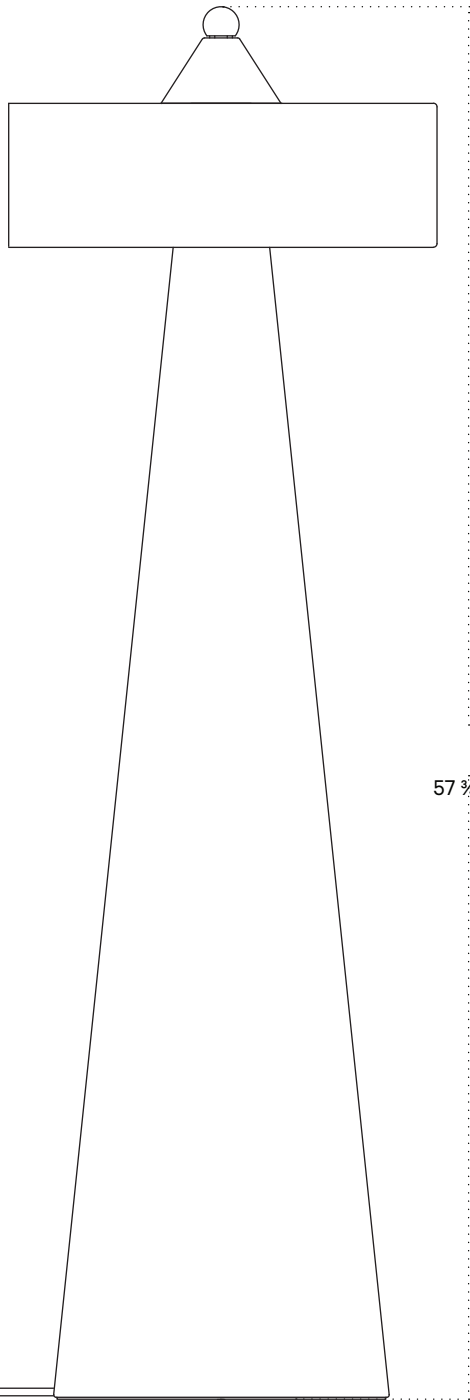

## Technical Specifications

Materials	Ceramic, brass
Product weight	~ 60 lb
Lead time	16 weeks
Bulbs included (7)	E12 / 120V / 4.0 W / 220 lm 2200 K - 3000 K / warm on dim
Dimmer	Integrated dimmer switch
Cord length	16 feet
Max wattage	70 W
Certifications	UL listed, damp- rated

## Notes

1. A rotary dimmer is located at the top of the fixture above the shade.
2. This fixture comes with a 10-foot-black cord; length is not customizable.
3. This fixture has handmade elements and may exhibit variability within the same piece. These variations are inherent in the production process and are not to be considered as defects. We do our best to maintain a consistent product while honoring handmade craftsmanship.
4. Dimensions may vary within one inch.

Updated August 18, 2023

Side View

57 <sup>3</sup>/<sub>4</sub> in.

Top View

18 in.

Inline Dimmer Switch Detail

1 <sup>1</sup>/<sub>4</sub> in.

7 <sup>1</sup>/<sub>4</sub> in.