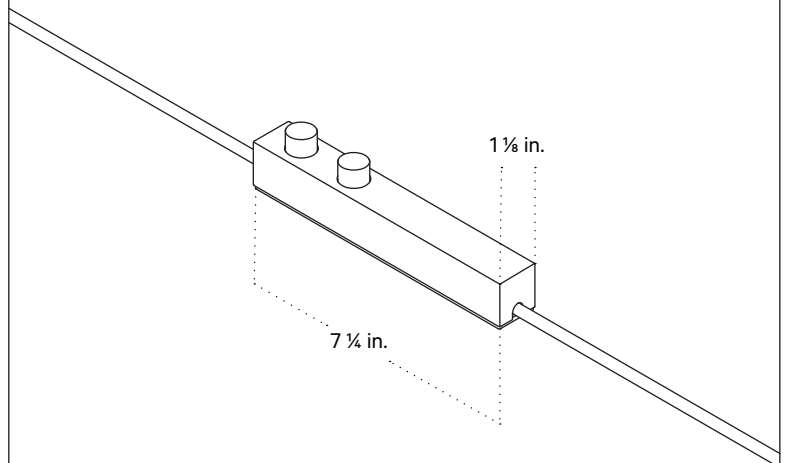

## Technical Specifications

Materials	Ceramic, brass
Product weight	~ 60 lb
Lead time	16 weeks
Bulbs included (7)	E12 / 120V / 4.0 W / 220 lm 2200 K - 3000 K / warm on dim
Dimmer	Integrated dimmer switch
Cord length	16 feet
Max wattage	70 W
Certifications	UL listed, damp- rated

## Notes

1. A rotary dimmer is located at the top of the fixture above the shade.
2. This fixture comes with a 10-foot-black cord; length is not customizable.
3. This fixture has handmade elements and may exhibit variability within the same piece. These variations are inherent in the production process and are not to be considered as defects. We do our best to maintain a consistent product while honoring handmade craftsmanship.
4. Dimensions may vary within one inch.

Updated August 18, 2023

Side View

57 <sup>3</sup>/<sub>4</sub> in.

Top View

18 in.

Inline Dimmer Switch Detail

1 <sup>1</sup>/<sub>4</sub> in.

7 <sup>1</sup>/<sub>4</sub> in.