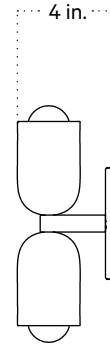

In Common With

Glass Up Down Sconce, Slim
Technical Specifications

Glass Up Down Sconce, Slim

Technical Specifications

Materials	Glass, brass or steel
Product weight	2 lbs
Lead time	6 weeks
Bulbs included (2)	E12 / 120V / 4.0 W / 220 lm 2200 K - 3000 K / warm on dim
Dimmer	Integrated dimmer switch
Max wattage	20 W
Certifications	UL listed, damp-rated, ADA compliant

Notes

1. This fixture meets the requirements of the Americans with Disabilities Act (ADA) of 1990.
2. This fixture may be installed horizontally if desired.

Updated August 12, 2024

Front View

Side View

Top View