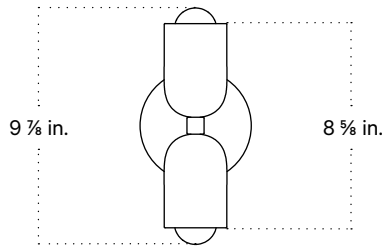

In Common With

Glass Up Down Sconce, Slim
Technical Specifications

Glass Up Down Sconce, Slim

Technical Specifications

Materials	Glass, brass or steel
Product weight	2 lbs
Lead time	6 weeks
Bulbs included (2)	E12 / 120V / 4.0 W / 220 lm 2200 K - 3000 K / warm on dim
Dimmer	Integrated dimmer switch
Max wattage	20 W
Certifications	UL listed, damp-rated, ADA compliant

Notes

1. This fixture meets the requirements of the Americans with Disabilities Act (ADA) of 1990.
2. This fixture may be installed horizontally if desired.

Updated August 12, 2024

Front View

Side View

Top View