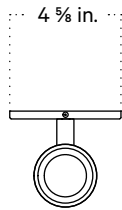

In Common With

Glass Up Down Sconce, Slim
Technical Specifications

Glass Up Down Sconce, Slim

Technical Specifications

Materials	Glass, brass or steel
Product weight	2 lbs
Lead time	6 weeks
Bulbs included (2)	E12 / 120V / 4.0 W / 220 lm 2200 K - 3000 K / warm on dim
Dimmer	Integrated dimmer switch
Max wattage	20 W
Certifications	UL listed, damp-rated, ADA compliant

Notes

1. This fixture meets the requirements of the Americans with Disabilities Act (ADA) of 1990.
2. This fixture may be installed horizontally if desired.

Updated August 12, 2024

Front View

Side View

Top View