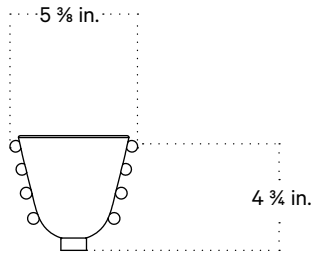

In Common With

Gemma Sconce, Small
Technical Specifications

Gemma Sconce, Small

Technical Specifications

Materials	Glass, brass
Product weight	5 lbs
Lead time	12 weeks
Bulbs included (1)	G9 / 120 V / 4.5 W / 450 lm 2700 K / dimmable
Dimmer	TRIAC
Max wattage	10 W
Certifications	UL listed, damp-rated

Notes

1. This fixture has handmade elements and may exhibit variability within the same piece. These variations are inherent in the production process and are not to be considered as defects. We do our best to maintain a consistent product while honoring handmade craftsmanship.
2. Dimensions may vary within one inch.
3. This fixture has a mud ring for a trimless installation over a standard junction box. Please note a professional drywall finisher will be required. See installation instructions for details.

Updated May 1, 2023

Front View

Side View

Top View

Isometric View

Gemma Sconce, Small with Backplate

Technical Specifications

Materials	Glass, brass
Product weight	5 lbs
Lead time	12 weeks
Bulbs included (1)	G9 / 120 V / 4.5 W / 450 lm 2700 K / dimmable
Dimmer	TRIAC
Max wattage	10 W
Certifications	UL listed, damp-rated

Notes

1. This fixture has handmade elements and may exhibit variability within the same piece. These variations are inherent in the production process and are not to be considered as defects. We do our best to maintain a consistent product while honoring handmade craftsmanship.
2. Dimensions may vary within one inch.
3. This fixture has a fixed brass rod that is not adjustable. Please specify the overall length (OAL) when placing your order. OAL is measured from the ceiling to the bottom of a fixture and includes the shades.
4. 3-foot OAL is included in the price of this fixture. Additional length is priced per inch.
5. The minimum OAL for this fixture is 12 ½ feet, and the maximum is 12 feet.
6. This pendant can be customized for installation on a sloped ceiling. Please get in touch with us for more information.