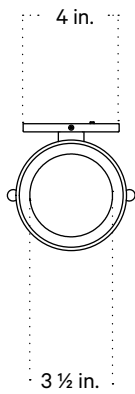

In Common With

Gemma Sconce, Small
Technical Specifications

Gemma Sconce, Small

Technical Specifications

Materials	Glass, brass
Product weight	5 lbs
Lead time	12 weeks
Bulbs included (1)	G9 / 120 V / 4.5 W / 450 lm 2700 K / dimmable
Dimmer	TRIAC
Max wattage	10 W
Certifications	UL listed, damp-rated

Updated May 1, 2023

Front View

Side View

Top View

Isometric View

Gemma Sconce, Small with Backplate

Technical Specifications

Materials	Glass, brass
Product weight	5 lbs
Lead time	12 weeks
Bulbs included (1)	G9 / 120 V / 4.5 W / 450 lm 2700 K / dimmable
Dimmer	TRIAC
Max wattage	10 W
Certifications	UL listed, damp-rated

Notes

1. This fixture has handmade elements and may exhibit variability within the same piece. These variations are inherent in the production process and are not to be considered as defects. We do our best to maintain a consistent product while honoring handmade craftsmanship.
2. Dimensions may vary within one inch.
3. This fixture has a fixed brass rod that is not adjustable. Please specify the overall length (OAL) when placing your order. OAL is measured from the ceiling to the bottom of a fixture and includes the shades.
4. 3-foot OAL is included in the price of this fixture. Additional length is priced per inch.
5. The minimum OAL for this fixture is 12 ½ feet, and the maximum is 12 feet.
6. This pendant can be customized for installation on a sloped ceiling. Please get in touch with us for more information.

Updated May 1, 2023

Front View

Side View

Top View

Isometric View

Hand-blown Glass

Opaline

Opaline
Pistachio Embellishments