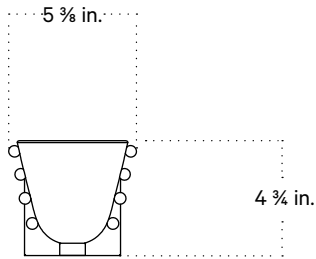

Front View

Side View