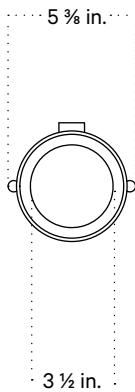

In Common With

Gemma Sconce, Small
Technical Specifications

Gemma Sconce, Small

Technical Specifications

Materials	Glass, brass
Product weight	5 lbs
Lead time	12 weeks
Bulbs included (1)	G9 / 120 V / 4.5 W / 450 lm 2700 K / dimmable
Dimmer	TRIAC
Max wattage	10 W
Certifications	UL listed, damp-rated

Updated May 1, 2023

Front View

Side View

Top View

Isometric View

Gemma Sconce, Small with Backplate

Technical Specifications

Materials	Glass, brass
Product weight	5 lbs
Lead time	12 weeks
Bulbs included (1)	G9 / 120 V / 4.5 W / 450 lm 2700 K / dimmable
Dimmer	TRIAC
Max wattage	10 W
Certifications	UL listed, damp-rated

Notes

1. This fixture has handmade elements and may exhibit variability within the same piece. These variations are inherent in the production process and are not to be considered as defects. We do our best to maintain a consistent product while honoring handmade craftsmanship.
2. Dimensions may vary within one inch.
3. This fixture has a fixed brass rod that is not adjustable. Please specify the overall length (OAL) when placing your order. OAL is measured from the ceiling to the bottom of a fixture and includes the shades.
4. 3-foot OAL is included in the price of this fixture. Additional length is priced per inch.
5. The minimum OAL for this fixture is 12 ½ feet, and the maximum is 12 feet.
6. This pendant can be customized for installation on a sloped ceiling. Please get in touch with us for more information.