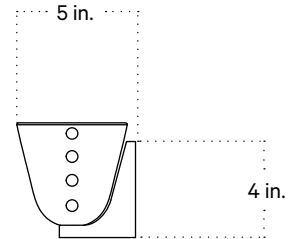

In Common With

Gemma Sconce, Small
Technical Specifications

Gemma Sconce, Small

Technical Specifications

Materials	Glass, brass
Product weight	5 lbs
Lead time	12 weeks
Bulbs included (1)	G9 / 120 V / 4.5 W / 450 lm 2700 K / dimmable
Dimmer	TRIAC
Max wattage	10 W
Certifications	UL listed, damp-rated

Notes

1. This fixture has handmade elements and may exhibit variability within the same piece. These variations are inherent in the production process and are not to be considered as defects. We do our best to maintain a consistent product while honoring handmade craftsmanship.
2. Dimensions may vary within one inch.
3. This fixture has a mud ring for a trimless installation over a standard junction box. Please note a professional drywall finisher will be required. See installation instructions for details.

Updated May 1, 2023

Front View

Side View

Top View

Isometric View

Gemma Sconce, Small with Backplate

Technical Specifications

Materials	Glass, brass
Product weight	5 lbs
Lead time	12 weeks
Bulbs included (1)	G9 / 120 V / 4.5 W / 450 lm 2700 K / dimmable
Dimmer	TRIAC
Max wattage	10 W
Certifications	UL listed, damp-rated

Notes

1. This fixture has handmade elements and may exhibit variability within the same piece. These variations are inherent in the production process and are not to be considered as defects. We do our best to maintain a consistent product while honoring handmade craftsmanship.
2. Dimensions may vary within one inch.
3. This fixture has a fixed brass rod that is not adjustable. Please specify the overall length (OAL) when placing your order. OAL is measured from the ceiling to the bottom of a fixture and includes the shades.
4. 3-foot OAL is included in the price of this fixture. Additional length is priced per inch.
5. The minimum OAL for this fixture is 12 ½ feet, and the maximum is 12 feet.
6. This pendant can be customized for installation on a sloped ceiling. Please get in touch with us for more information.