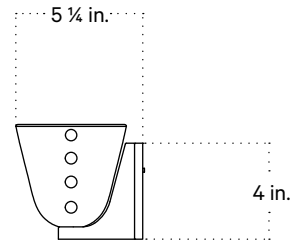

Front View

Side View

Top View

Isometric View