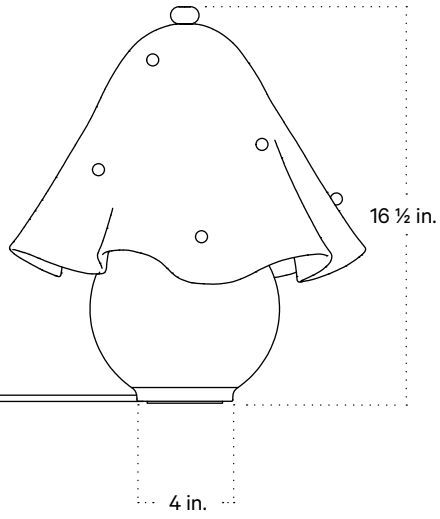

Side View

Top View

Isometric View

Inline Dimmer Switch Detail