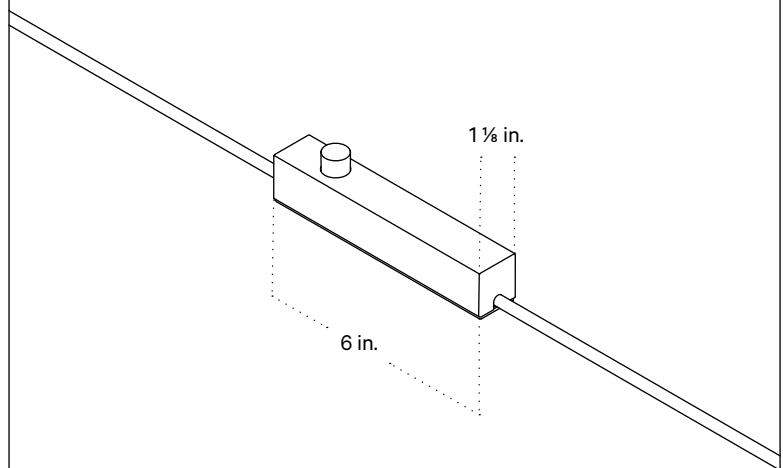

Inline Dimmer Switch Detail