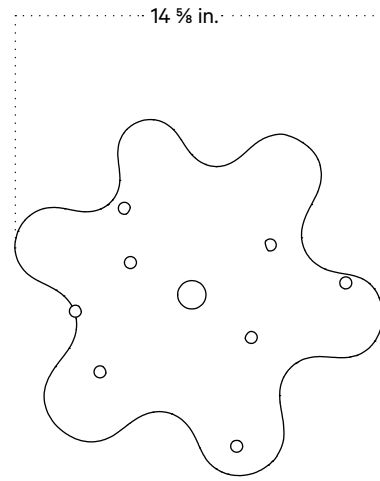

Fazzo Table Lamp

Technical Specifications

Materials	Glass, brass
Product weight	18 lbs
Lead time	12 weeks
Bulbs included (1)	E26 / 120 V / 6.0 W / 480 lm 2000 K - 2800 K / warm on dim
Dimmer	In - line dimmer switch
Max wattage	10 W
Certifications	UL listed, damp-rated

Notes

1. This fixture has handmade elements and may exhibit variability within the same piece. These variations are inherent in the production process and are not to be considered as defects. We do our best to maintain a consistent product while honoring handmade craftsmanship.
2. Dimensions may vary within one inch.
3. This fixture comes with a 16-foot chocolate brown fabric cord. The dimmer switch is our black painted metal finish and is located 8 feet from the plug.

Updated April 11, 2023

Side View

Top View

Isometric View

Inline Dimmer Switch Detail

Hand-blown Glass

Opaline

Opaline
Pistachio Embellishments