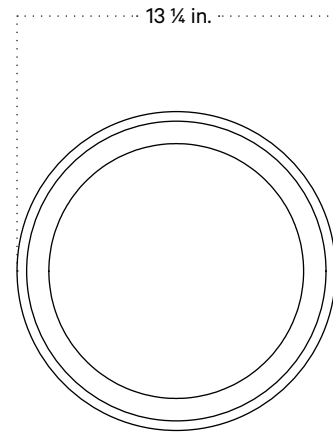

Bottom View