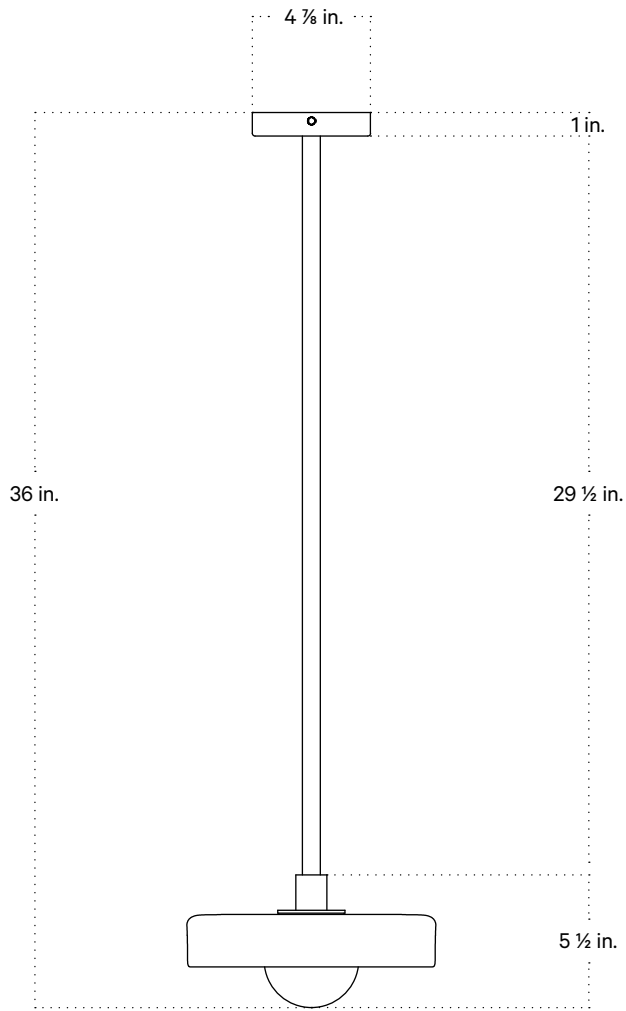

In Common With

Disc Pendant
Technical Specifications

Disc Pendant, Small

Technical Specifications

Materials	Glass, brass
Product weight	3.75 lbs
Lead time	12 weeks
Bulbs included (1)	E12 / 120 V / 4.5 W / 450 lm 2700 K / dimmable
Dimmer	TRIAC
Suspension type	Fixed brass rod 3 foot OAL included (see notes)
Max wattage	10 W
Certifications	UL listed, damp-rated

Notes

1. This fixture has a fixed brass rod that is not adjustable. Please specify the overall length (OAL) when placing your order. OAL is measured from the ceiling to the bottom of a fixture and includes the shades and diffuser.
2. 3-foot OAL is included in the price of this fixture. Additional length is priced per inch.
3. The minimum OAL for this fixture is 13 inches, and the maximum with no seam is 78 inches. With an additional stem the maximum OAL is 150 inches with the seam at 76.5 inches.
4. This pendant can be customized for installation on a sloped ceiling. Please get in touch with us for more information.
5. This fixture has handmade elements and may exhibit variability within the same piece. These variations are inherent in the production process and are not to be considered as defects. We do our best to maintain a consistent product while honoring handmade craftsmanship.
6. Dimensions may vary within one inch.

Updated July 28, 2023

Front View

Bottom View

Isometric View

Disc Pendant, Medium

Technical Specifications

Materials	Glass, brass
Product weight	8.5 lbs
Lead time	12 weeks
Bulbs included (1)	E12 / 120 V / 5.0 W / 550 lm 2700 K / dimmable
Dimmer	TRIAC
Suspension type	Fixed brass rod 3 foot OAL included (see notes)
Max wattage	10 W
Certifications	UL listed, damp-rated