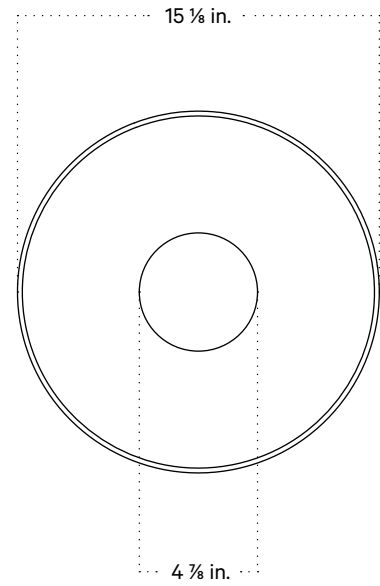

Bottom View