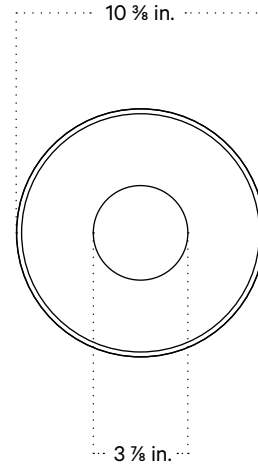

In Common With

Disc Pendant
Technical Specifications

Disc Pendant, Small

Technical Specifications

Materials	Glass, brass
Product weight	3.75 lbs
Lead time	12 weeks
Bulbs included (1)	E12 / 120 V / 4.5 W / 450 lm 2700 K / dimmable
Dimmer	TRIAC
Suspension type	Fixed brass rod 3 foot OAL included (see notes)
Max wattage	10 W
Certifications	UL listed, damp-rated

Notes

1. This fixture has a fixed brass rod that is not adjustable. Please specify the overall length (OAL) when placing your order. OAL is measured from the ceiling to the bottom of a fixture and includes the shades and diffuser.
2. 3-foot OAL is included in the price of this fixture. Additional length is priced per inch.
3. The minimum OAL for this fixture is 13 inches, and the maximum with no seam is 78 inches. With an additional stem the maximum OAL is 150 inches with the seam at 76.5 inches.
4. This pendant can be customized for installation on a sloped ceiling. Please get in touch with us for more information.
5. This fixture has handmade elements and may exhibit variability within the same piece. These variations are inherent in the production process and are not to be considered as defects. We do our best to maintain a consistent product while honoring handmade craftsmanship.
6. Dimensions may vary within one inch.

Updated July 28, 2023

Front View

Bottom View

Isometric View

Disc Pendant, Medium

Technical Specifications

Materials	Glass, brass
Product weight	8.5 lbs
Lead time	12 weeks
Bulbs included (1)	E12 / 120 V / 5.0 W / 550 lm 2700 K / dimmable
Dimmer	TRIAC
Suspension type	Fixed brass rod 3 foot OAL included (see notes)
Max wattage	10 W
Certifications	UL listed, damp-rated