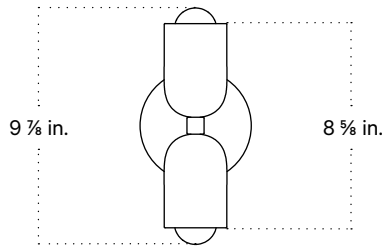

## Technical Specifications

Materials	Ceramic, brass or steel
Product weight	2 lbs
Lead time	6 weeks
Bulbs included (2)	E12 / 120V / 4.0 W / 220 lm 2200 K - 3000 K / warm on dim
Dimmer	TRIAC
Max wattage	20 W
Certifications	UL listed, damp-rated, ADA compliant

Updated August 12, 2024

Front View

Side View

Top View

Isometric View