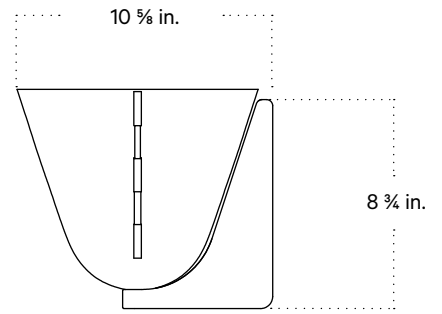

## Notes

1. This fixture has handmade elements and may exhibit variability within the same piece. These variations are inherent in the production process and are not to be considered as defects. We do our best to maintain a consistent product while honoring handmade craftsmanship.
2. Dimensions may vary within one inch.
3. This fixture has a mud ring for a trimless installation over a standard junction box. Please note a professional drywall finisher will be required. See installation instructions for details.

Updated August 22, 2024

Front View

Side View

Top View

Isometric View

Hand-blown Glass

Opaline  
Opaline Embellishments

Opaline  
Pistachio Embellishments