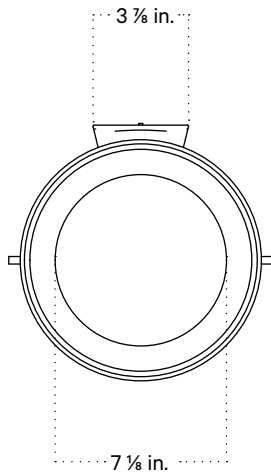

## Technical Specifications

Materials	Glass, brass
Product weight	16 lbs
Lead time	12 weeks
Bulbs included (1)	G9 / 120 V / 7.0 W / 700 lm 2700 K / dimmable
Dimmer	TRIAC
Max wattage	10 W
Certifications	UL listed, damp-rated

## Notes

1. This fixture has handmade elements and may exhibit variability within the same piece. These variations are inherent in the production process and are not to be considered as defects. We do our best to maintain a consistent product while honoring handmade craftsmanship.
2. Dimensions may vary within one inch.
3. This fixture has a mud ring for a trimless installation over a standard junction box. Please note a professional drywall finisher will be required. See installation instructions for details.

Updated August 22, 2024

Front View

Side View

Top View

Isometric View

Hand-blown Glass

Opaline  
Opaline Embellishments

Opaline  
Pistachio Embellishments