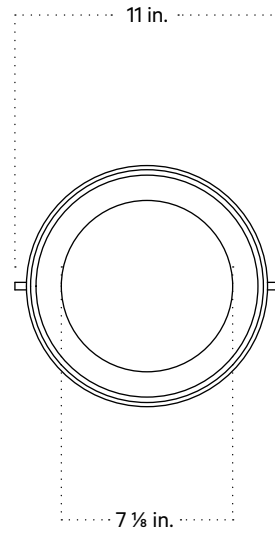

Notes

1. This fixture has handmade elements and may exhibit variability within the same piece. These variations are inherent in the production process and are not to be considered as defects. We do our best to maintain a consistent product while honoring handmade craftsmanship.
2. Dimensions may vary within one inch.
3. This fixture has a fixed brass rod that is not adjustable. Please specify the overall length (OAL) when placing your order. OAL is measured from the ceiling to the bottom of a fixture and includes the shades.
4. 3-foot OAL is included in the price of this fixture. Additional length is priced per inch.
5. The minimum OAL for this fixture is 18 inches, and the maximum with no seam is 82 inches. With an additional stem the maximum OAL is 154 inches with the seam at 80.5 inches.
6. This pendant can be customized for installation on a sloped ceiling. Please get in touch with us for more information.

Updated May 18, 2023

Front View

Bottom View

Isometric View

Calla Pendant, Large

Technical Specifications

Materials	Glass, brass
Product weight	20 lbs
Lead time	12 weeks
Bulbs included (1)	E12 / 120 V / 9.5 W / 950 lm 2700 K / dimmable
Dimmer	TRIAC
Max wattage	10 W
Certifications	UL listed, damp-rated

Notes

1. This fixture has a fixed brass rod that is not adjustable. Please specify the overall length (OAL) when placing your order. OAL is measured from the ceiling to the bottom of a fixture and includes the shades.
2. 3-foot OAL is included in the price of this fixture. Additional length is priced per inch.
3. The minimum OAL for this fixture is 22 inches, and the maximum with no seam is 87.5 inches. With an additional stem the maximum OAL is 159.5 inches with the seam at 86 inches.
4. This pendant can be customized for installation on a sloped ceiling. Please get in touch with us for more information.