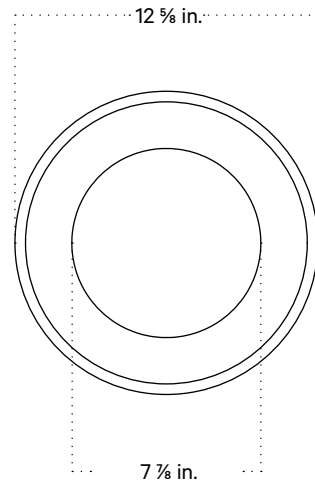

Bottom View