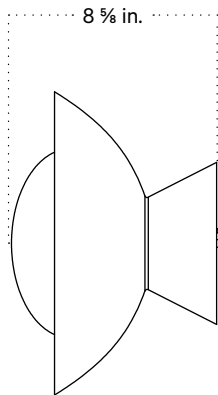

In Common With

Cadmus Surface Mount
Technical Specifications

Cadmus Surface Mount

Technical Specifications

Materials	Ceramic, glass, brass
Product weight	~5 lb
Lead time	12 weeks
Bulbs included (1)	G9 / 110V / 6.0 W / 550 lm 2700K / dimmable
Dimmer	TRIAC
Max wattage	10 W
Certifications	UL listed, damp-rated

Updated February 28, 2023

Front View

Bottom View

Side View: Wall Installation

Isometric View

Finish Options

Brass, glass, and ceramic samples made or finished by hand may exhibit variability. Available for purchase at incommonwith.com/finishes.