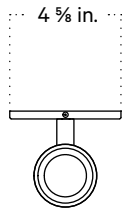

In Common With

Brass Up Down Sconce, Slim
Technical Specifications

Brass Up Down Sconce, Slim

Technical Specifications

Materials	Brass
Product weight	1.5 lbs
Lead time	4 weeks
Bulbs included (2)	E12 / 120V / 4.0 W / 220 lm 2200 K - 3000 K / warm on dim
Dimmer	TRIAC
Max wattage	20 W
Certifications	UL listed, damp-rated, ADA compliant

Notes

1. This fixture meets the requirements of the Americans with Disabilities Act (ADA) of 1990.
2. This fixture may be installed horizontally if desired.

Updated August 12, 2024

Front View

Side View

Top View