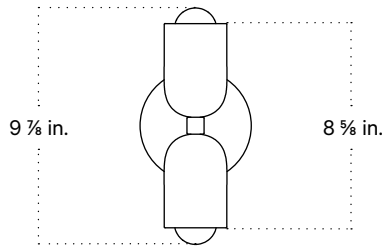

In Common With

Brass Up Down Sconce, Slim
Technical Specifications

Brass Up Down Sconce, Slim

Technical Specifications

Materials	Brass
Product weight	1.5 lbs
Lead time	4 weeks
Bulbs included (2)	E12 / 120V / 4.0 W / 220 lm 2200 K - 3000 K / warm on dim
Dimmer	TRIAC
Max wattage	20 W
Certifications	UL listed, damp-rated, ADA compliant

Notes

1. This fixture meets the requirements of the Americans with Disabilities Act (ADA) of 1990.
2. This fixture may be installed horizontally if desired.

Updated August 12, 2024

Front View

Side View

Top View