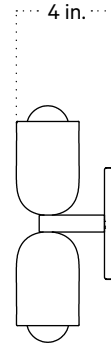

In Common With

Brass Up Down Sconce, Slim
Technical Specifications

Brass Up Down Sconce, Slim

Technical Specifications

Materials	Brass
Product weight	1.5 lbs
Lead time	4 weeks
Bulbs included (2)	E12 / 120V / 4.0 W / 220 lm 2200 K - 3000 K / warm on dim
Dimmer	TRIAC
Max wattage	20 W
Certifications	UL listed, damp-rated, ADA compliant

Notes

1. This fixture meets the requirements of the Americans with Disabilities Act (ADA) of 1990.
2. This fixture may be installed horizontally if desired.

Updated August 12, 2024

Front View

Side View

Top View