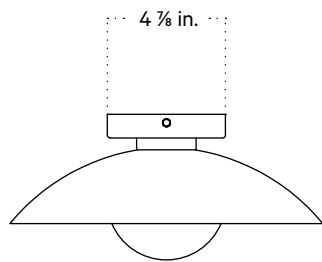

In Common With

Brass Arundel Orb Surface Mount
Technical Specifications

Brass Arundel Orb Surface Mount

Technical Specifications

Materials	Brass, glass
Product weight	3.25 lbs
Lead time	4 weeks
Bulbs included (1)	GU24 / 120 V / 5.0 W / 550 lm 2700 K / dimmable
Dimmer	TRIAC
Max wattage	10 W
Certifications	UL listed, damp-rated

Notes

1. This fixture can be installed on a wall or ceiling.
2. All brass fixtures are hand- finished to order and will ship in 4 weeks.

Updated June 16, 2023

Front View

Side View

Front View: Ceiling Installation

Isometric View

Brass Arundel Orb Surface Mount, Plug-in

Technical Specifications

Materials	Brass, glass
Product weight	3.75 lbs
Lead time	4 weeks
Bulbs included (1)	GU24 / 120 V / 5.0 W / 550 lm 2700 K / dimmable
Dimmer	Optional in-line dimmer switch
Cord length	16 feet
Max wattage	10 W
Certifications	UL listed, damp-rated