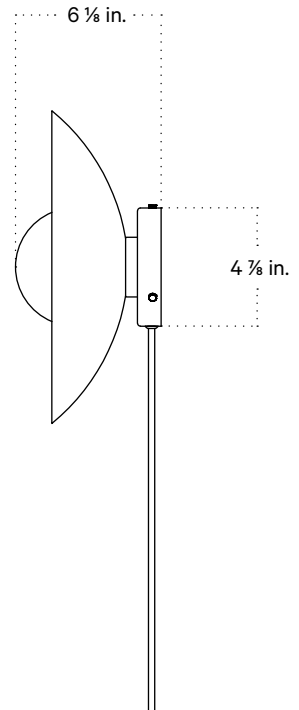

Inline Dimmer Switch Detail

Side View