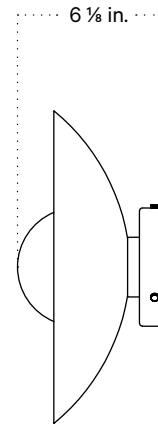

In Common With

Brass Arundel Orb Surface Mount
Technical Specifications

Brass Arundel Orb Surface Mount

Technical Specifications

Materials	Brass, glass
Product weight	3.25 lbs
Lead time	4 weeks
Bulbs included (1)	GU24 / 120 V / 5.0 W / 550 lm 2700 K / dimmable
Dimmer	TRIAC
Max wattage	10 W
Certifications	UL listed, damp-rated

Notes

1. This fixture can be installed on a wall or ceiling.
2. All brass fixtures are hand- finished to order and will ship in 4 weeks.

Updated June 16, 2023

Front View

Side View

Front View: Ceiling Installation

Isometric View

Brass Arundel Orb Surface Mount, Plug-in

Technical Specifications

Materials	Brass, glass
Product weight	3.75 lbs
Lead time	4 weeks
Bulbs included (1)	GU24 / 120 V / 5.0 W / 550 lm 2700 K / dimmable
Dimmer	Optional in-line dimmer switch
Cord length	16 feet
Max wattage	10 W
Certifications	UL listed, damp-rated

Notes

1. This fixture can be ordered with an on/off switch or an inline dimmer; see additional details below.
2. Fixtures ordered with brass hardware and an on/off switch come with a 16-foot chocolate brown fabric cord. The on/off switch is located 8 feet from the plug.
3. Fixtures ordered in brass hardware and an inline dimmer have a 16-foot chocolate brown fabric cord. The dimmer switch is our black painted metal finish and is located 8 feet from the plug.
4. Custom cord color can be specified for an additional cost; please inquire.