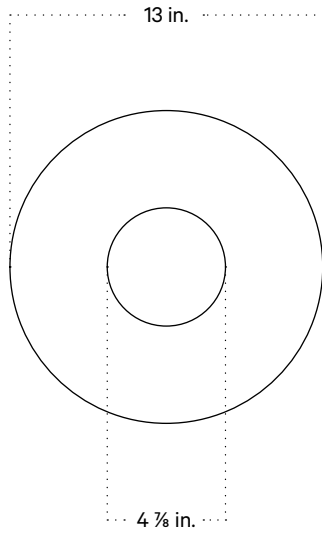

Front View

Side View

Front View: Ceiling Installation

Isometric View