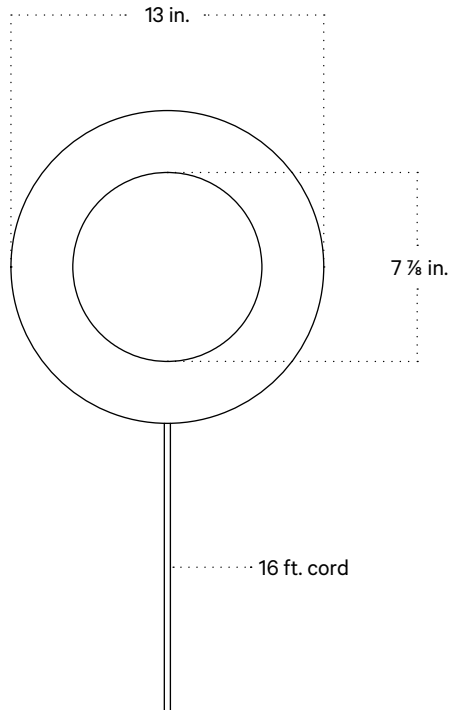

On/off Switch Detail

Front View