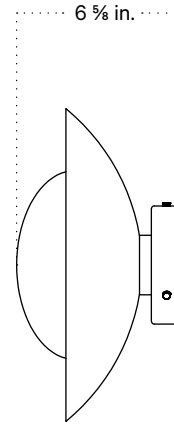

## Technical Specifications

Materials	Brass, glass
Product weight	4 lbs
Lead time	4 weeks
Bulbs included (1)	GU24 / 120 V / 5.0 W / 550 lm 2700K / dimmable
Dimmer	TRIAC
Max wattage	10 W
Certifications	UL listed, damp-rated

## Notes

1. This fixture can be installed on a wall or ceiling.
2. All brass fixtures are handmade to order and will ship in 4 weeks.

Updated June 14, 2023

Front View

Side View

Front View: Ceiling Installation

Isometric View

## Technical Specifications

Materials	Brass, glass
Product weight	4.5 lbs
Lead time	4 weeks
Bulbs included (1)	GU24 / 120 V / 5.0 W / 550 lm 2700K / dimmable
Dimmer	Optional in-line dimmer switch
Cord length	16 feet
Max wattage	10 W
Certifications	UL listed, damp-rated