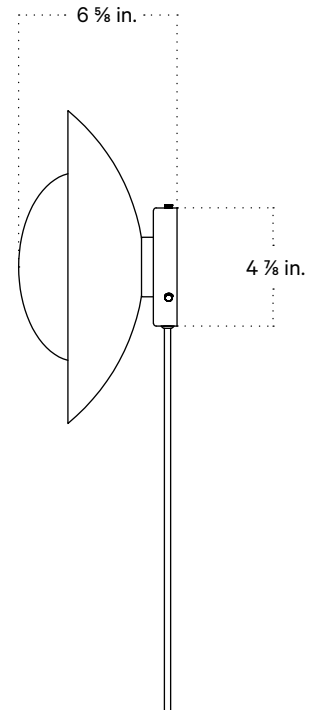

Inline Dimmer Switch Detail

Side View