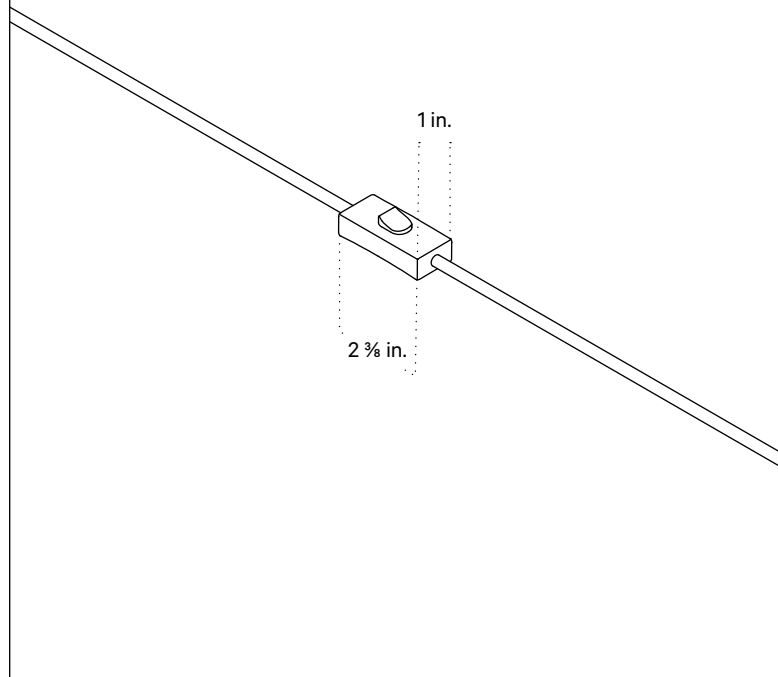

## Technical Specifications

Materials	Brass, glass
Product weight	4.5 lbs
Lead time	4 weeks
Bulbs included (1)	GU24 / 120 V / 5.0 W / 550 lm 2700K / dimmable
Dimmer	Optional in-line dimmer switch
Cord length	16 feet
Max wattage	10 W
Certifications	UL listed, damp-rated

## Notes

1. This fixture can be ordered with an on/off switch or an inline dimmer; see additional details below.
2. Fixtures ordered with brass hardware and an on/off switch come with a 16-foot chocolate brown fabric cord. The on/off switch is located 8 feet from the plug.
3. Fixtures ordered in brass hardware and an inline dimmer have a 16-foot chocolate brown fabric cord. The dimmer switch is our black painted metal finish and is located 8 feet from the plug.
4. Custom cord color can be specified for an additional cost; please inquire.
5. All painted metal finishes have a 2 week lead time. The brass fixtures are handmade to order and will ship in 4 weeks.

Updated June 14, 2023

Front View

Side View

On/off Switch Detail

Inline Dimmer Switch Detail