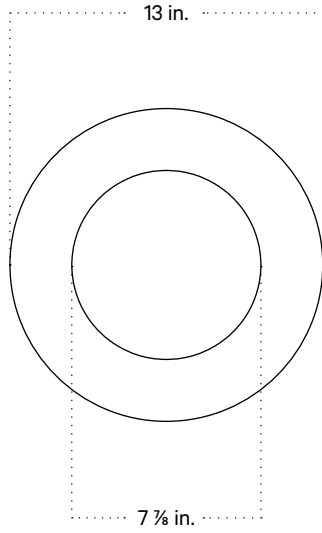

Front View

Side View

Front View: Ceiling Installation

Isometric View