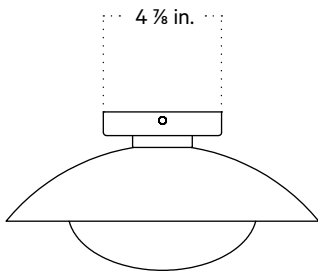

## Notes

1. This fixture can be installed on a wall or ceiling.
2. All brass fixtures are handmade to order and will ship in 4 weeks.

Updated June 14, 2023

Front View

Side View

Front View: Ceiling Installation

Isometric View