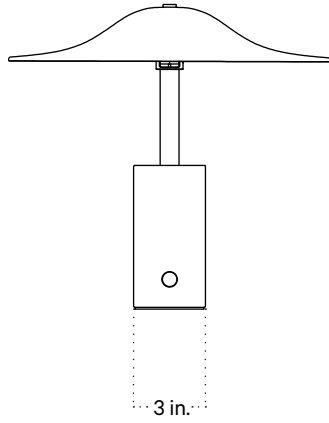

## Technical Specifications

Materials	Steel, ceramic
Product weight	6.5 lbs
Lead time	12 weeks
Bulbs included (2)	E12 / 120 V / 4.5 W / 450 lm 2000 K - 2800 K / dimmable
Dimmer	Integrated dimmer switch
Cord length	10 feet
Max wattage	20 W
Certifications	UL listed, damp - rated

## Notes

1. A rotary dimmer switch is located on the base of the fixture.
2. This table lamp comes with a 10-foot black cord; length is not customizable.
3. The base of this fixture is available in black only.
4. This fixture has handmade elements and may exhibit variability within the same piece. These variations are inherent in the production process and are not to be considered as defects. We do our best to maintain a consistent product while honoring handmade craftsmanship.
5. Dimensions may vary within one inch.

Updated July 20, 2023

Front View

Top View

Side View

Isometric View