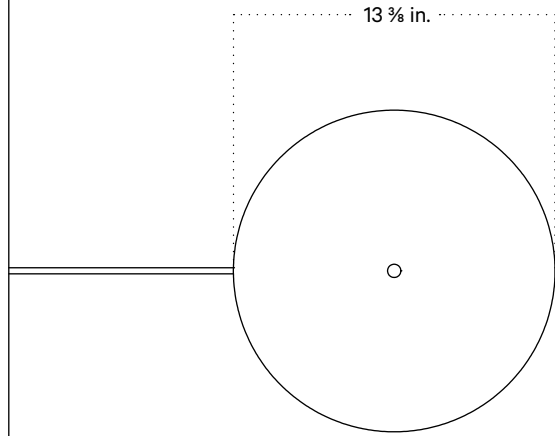

## Technical Specifications

Materials	Steel, ceramic
Product weight	6.5 lbs
Lead time	12 weeks
Bulbs included (2)	E12 / 120 V / 4.5 W / 450 lm 2000 K - 2800 K / dimmable
Dimmer	Integrated dimmer switch
Cord length	10 feet
Max wattage	20 W
Certifications	UL listed, damp - rated

## Notes

1. A rotary dimmer switch is located on the base of the fixture.
2. This table lamp comes with a 10-foot black cord; length is not customizable.
3. The base of this fixture is available in black only.
4. This fixture has handmade elements and may exhibit variability within the same piece. These variations are inherent in the production process and are not to be considered as defects. We do our best to maintain a consistent product while honoring handmade craftsmanship.
5. Dimensions may vary within one inch.

Updated July 20, 2023

Front View

Top View

Side View

Isometric View