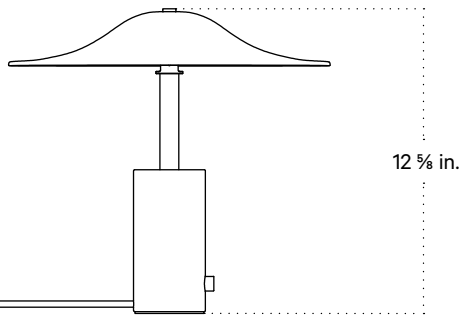

## Technical Specifications

Materials	Steel, ceramic
Product weight	6.5 lbs
Lead time	12 weeks
Bulbs included (2)	E12 / 120 V / 4.5 W / 450 lm 2000 K - 2800 K / dimmable
Dimmer	Integrated dimmer switch
Cord length	10 feet
Max wattage	20 W
Certifications	UL listed, damp - rated

## Notes

1. A rotary dimmer switch is located on the base of the fixture.
2. This table lamp comes with a 10-foot black cord; length is not customizable.
3. The base of this fixture is available in black only.
4. This fixture has handmade elements and may exhibit variability within the same piece. These variations are inherent in the production process and are not to be considered as defects. We do our best to maintain a consistent product while honoring handmade craftsmanship.
5. Dimensions may vary within one inch.

Updated July 20, 2023

Front View

Top View

Side View

Isometric View