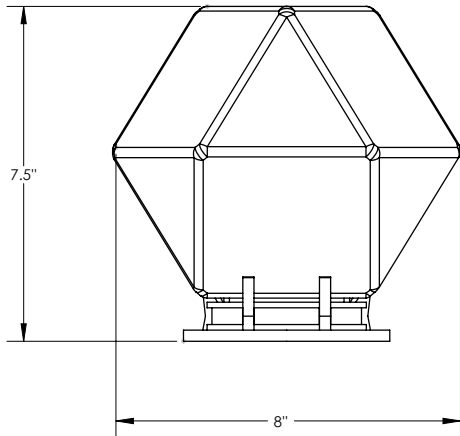

SPECIFICATIONS

Standard Finishes:

Blown Glass: Alabaster White or Smoked Gray

Metal: Blackened Steel, Satin Nickel,
Satin Brass, Satin Copper or Satin Bronze

Specifications:

Dimensions: 8" x 6.75" x 7.5" H

20 cm x 17 cm D x 19 cm H

Weight: 5 lbs / 2.27 kg

Light Bulb: E14 BULB 2W cct: 2200K - 120V
E14 BULB 2W cct: 2200K - 220V

Standard Lead time: 8 - 10 weeks

Custom finishes available upon inquiry.

Made and assembled in Canada. Item is UL & CE listed.

STANDARD FINISHES

Double Blown Glass:

Metal: