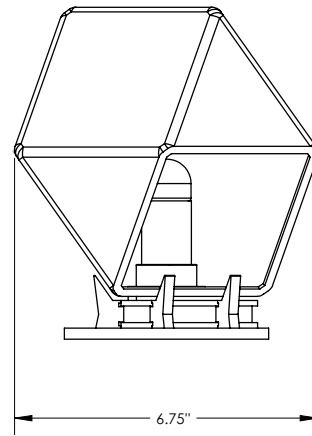

SPECIFICATIONS

Standard Finishes:

Blown Glass: Alabaster White or Smoked Gray

Metal: Blackened Steel, Satin Nickel,
Satin Brass, Satin Copper or Satin Bronze

Specifications:

Dimensions: 8" x 6.75" x 7.5" H

20 cm x 17 cm D x 19 cm H

Weight: 5 lbs / 2.27 kg

Light Bulb: E14 BULB 2W cct: 2200K - 120V
E14 BULB 2W cct: 2200K - 220V

Standard Lead time: 8 - 10 weeks

Custom finishes available upon inquiry.

Made and assembled in Canada. Item is UL & CE listed.

STANDARD FINISHES

Double Blown Glass:

Metal: