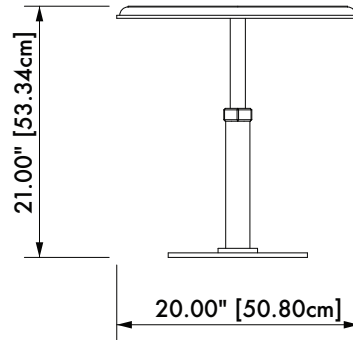

GABRIEL SCOTT

EST. 2012

PEDESTAL

Square Side Table

in Blackened Steel, Satin Brass & Bianca Gioia

Nesting together or free-standing, the Pedestal Table is the perfect accent side piece for any space. The classic bistro-inspired silhouette showcases fine attention to detail with Gabriel Scott's signature contrasting hardware at the Pedestal base offering full adjustability to its height.

The Pedestal Table features a marble top with soft, rounded contours and is available in round, square, and hexagon shapes, as well as a variety of sizes.

All Gabriel Scott pieces are handmade in Canada.

SPECIFICATIONS

Standard Finishes:

Metal: Blackened Steel, Satin Nickel,
Satin Brass or Satin Copper

Marble: Grigio Carnico, Silver Wave or Bianca Gioia

Specifications:

Dimensions: 20" D x 11" - 21" H

51 cm D x 28 cm - 54 cm H
(Height Adjustable)

Weight: 73 lbs / 33 kg

Standard lead time: 12 - 14 weeks

Custom finishes available upon inquiry.

Made and assembled in Canada.

STANDARD FINISHES

Metal:

Blackened Steel -
Base/ Hardware

Satin Nickel -
Hardware