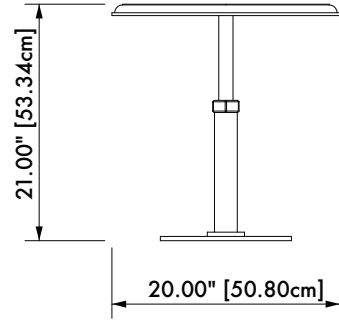

GABRIEL SCOTT

EST. 2012

PEDESTAL

Round Side Table

in Blackened Steel, Satin
Copper & Silver Wave

Nesting together or free-standing, the Pedestal Table is the perfect accent side piece for any space. The classic bistro-inspired silhouette showcases fine attention to detail with Gabriel Scott's signature contrasting hardware at the Pedestal base offering full adjustability to its height.

The Pedestal Table features a marble top with soft, rounded contours and is available in round, square, and hexagon shapes, as well as a variety of sizes.

All Gabriel Scott pieces are handmade in Canada.

D 20.00" [50.80cm]

SPECIFICATIONS

Standard Finishes:

Metal: Blackened Steel, Satin Nickel,
Satin Brass or Satin Copper

Marble: Grigio Carnico, Silver Wave or Bianca Gioia

Specifications:

Dimensions: 20" D x 11" - 21" H

51 cm D x 28 cm - 54 cm H
(Height Adjustable)

Weight: 73 lbs / 33 kg

Standard lead time: 12 - 14 weeks

Custom finishes available upon inquiry.

Made and assembled in Canada.

STANDARD FINISHES

Metal:

Blackened Steel -
Base/ Hardware